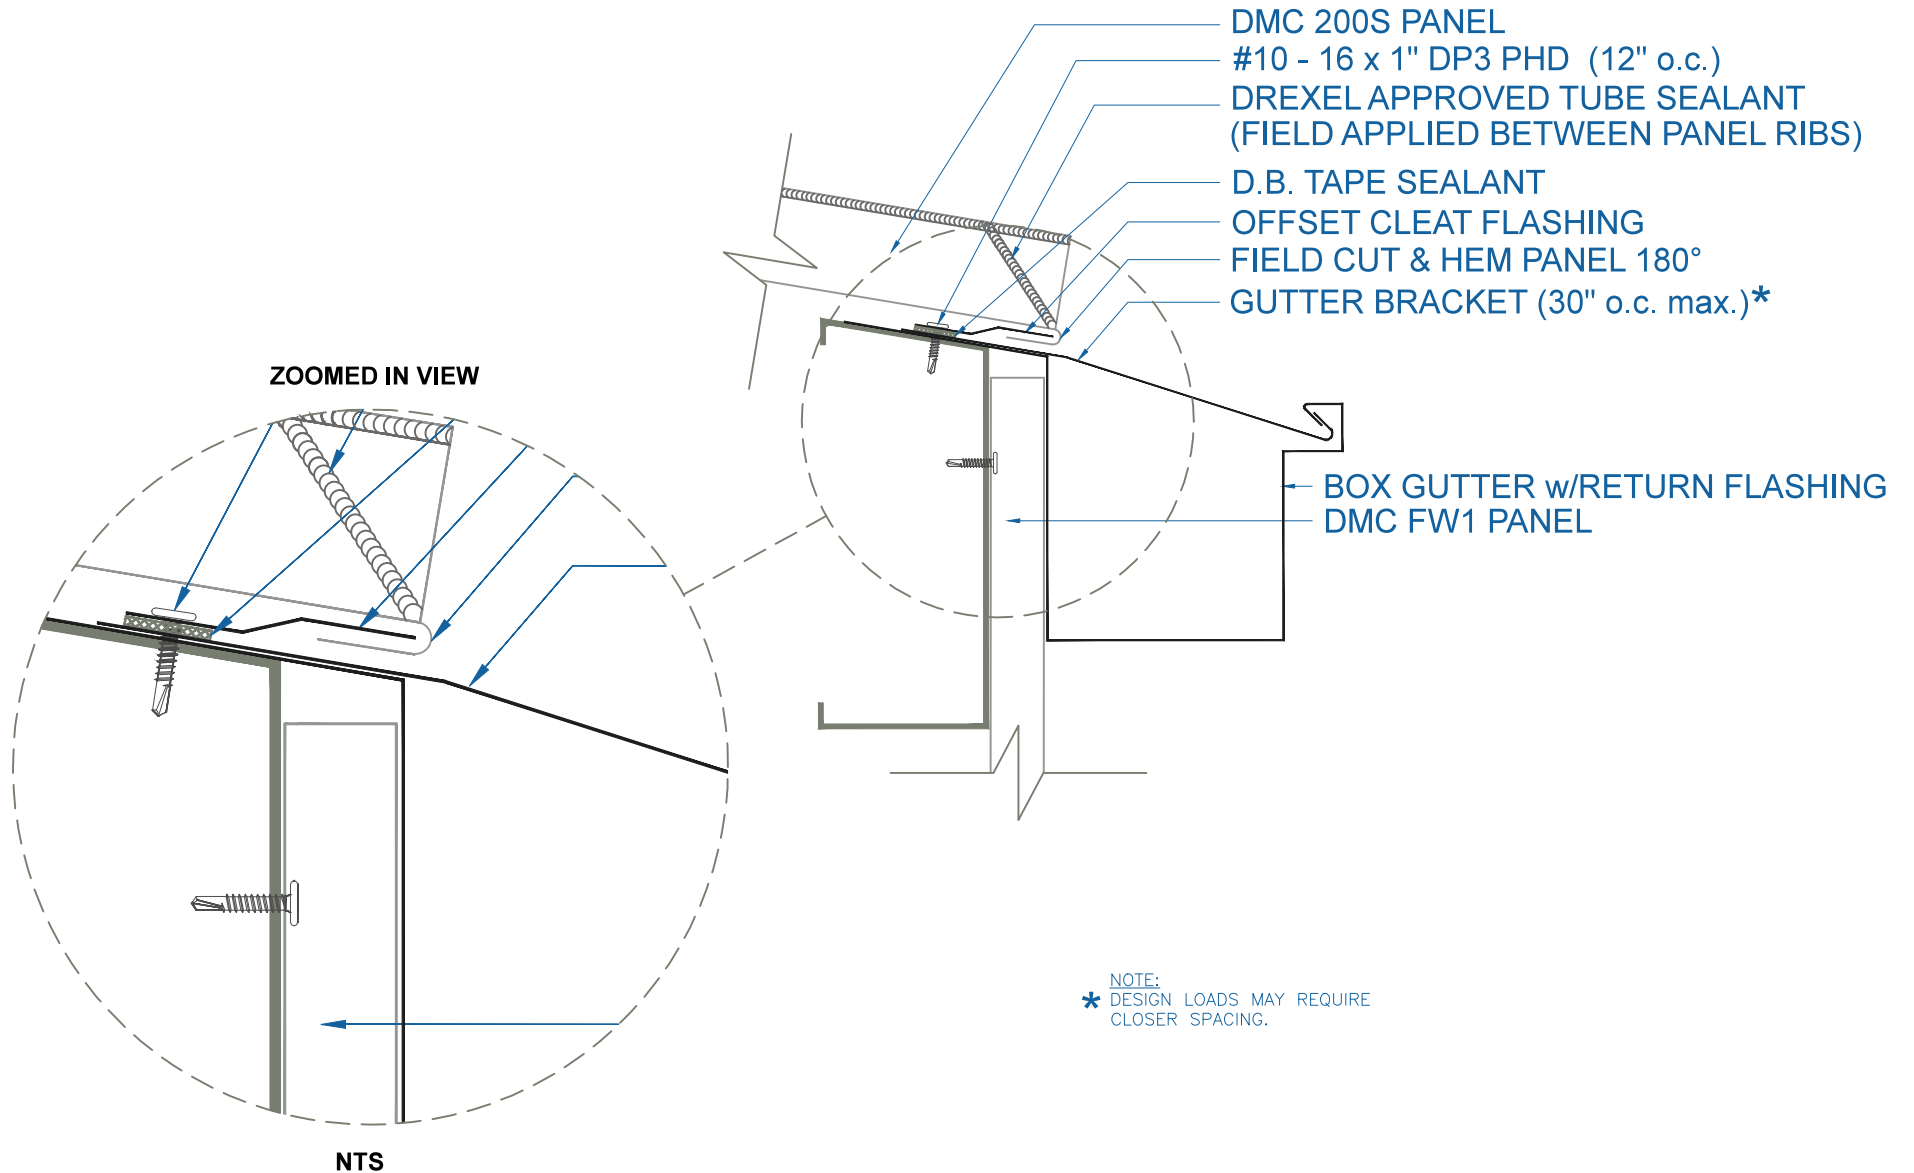

DMC 200S - OPEN FRAMING

BOX GUTTER - w/RETURN w/FLUSH PANEL

EFFECTIVE DATE: 12-12-12
SUBJECT TO CHANGE WITHOUT NOTICE

SCALE: 3" = 1'-0"