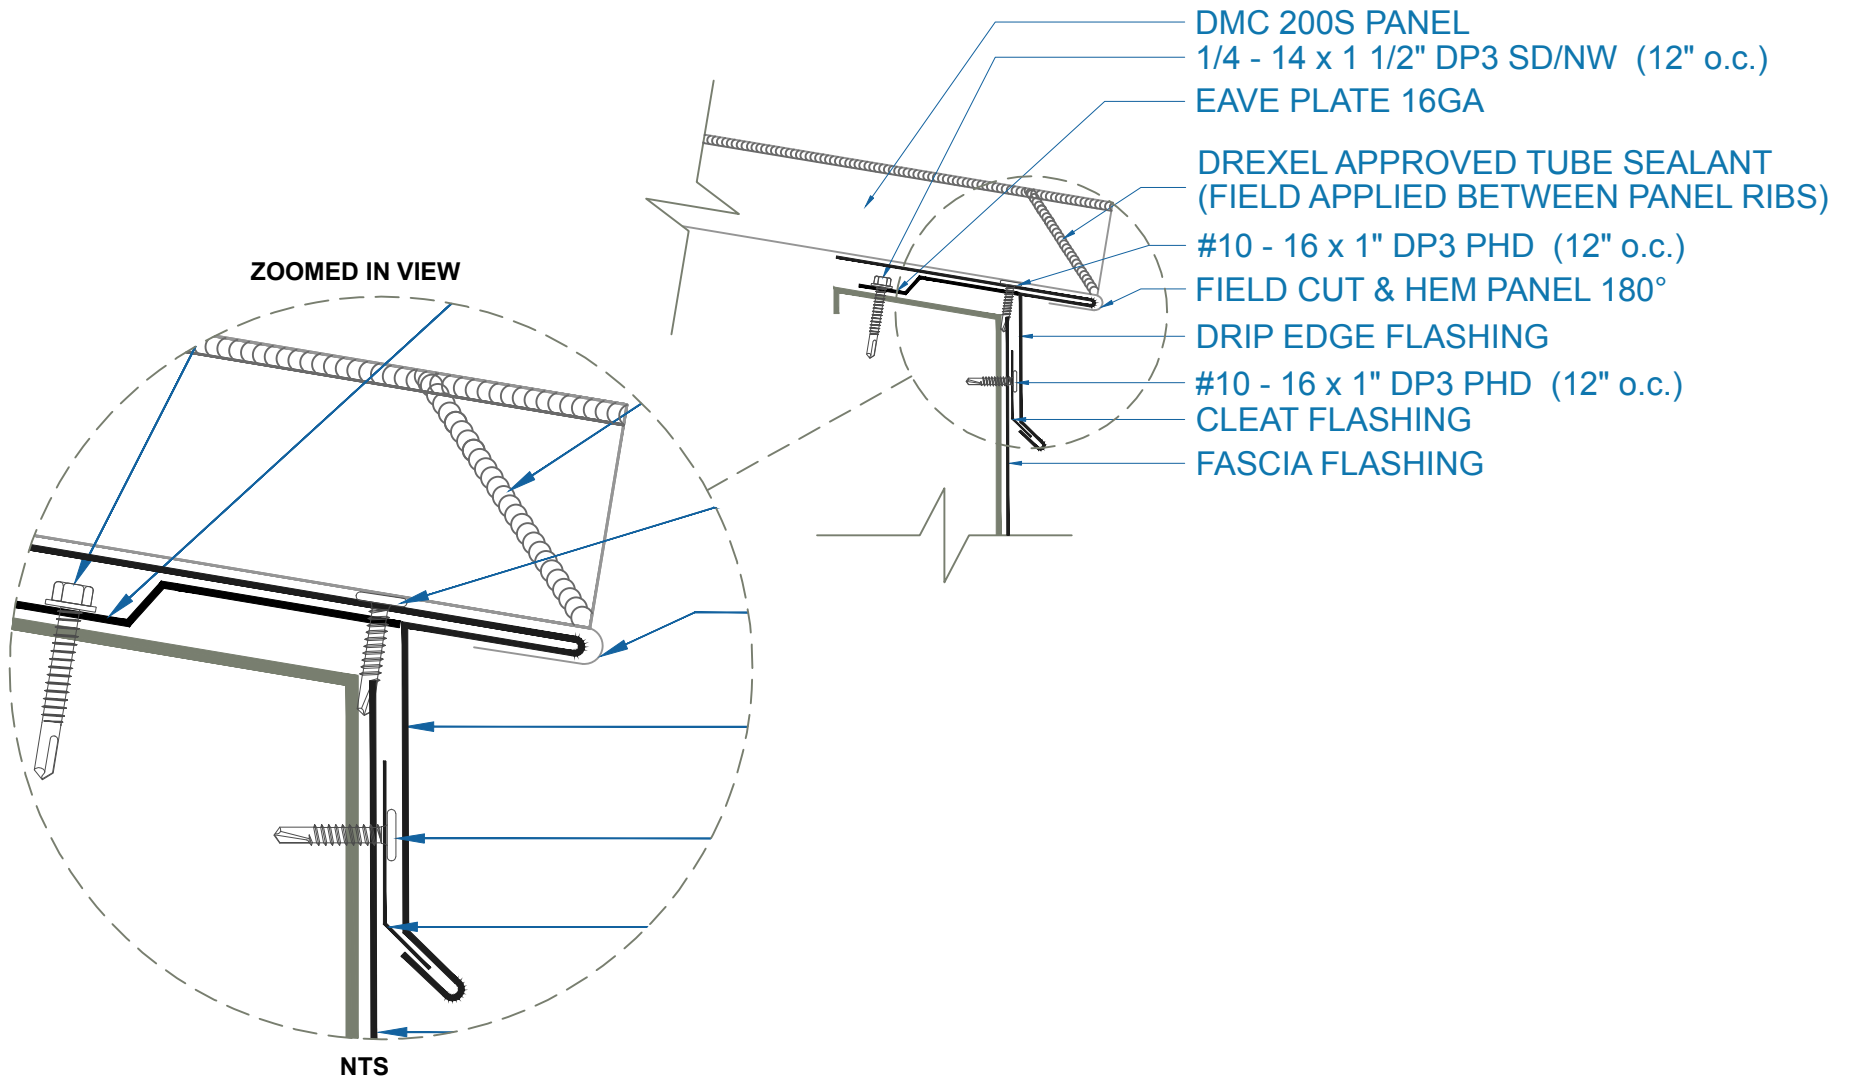

DMC 200S - OPEN FRAMING

DRIP EDGE

SCALE: 3" = 1'-0"

EFFECTIVE DATE: 11-18-16
SUBJECT TO CHANGE WITHOUT NOTICE