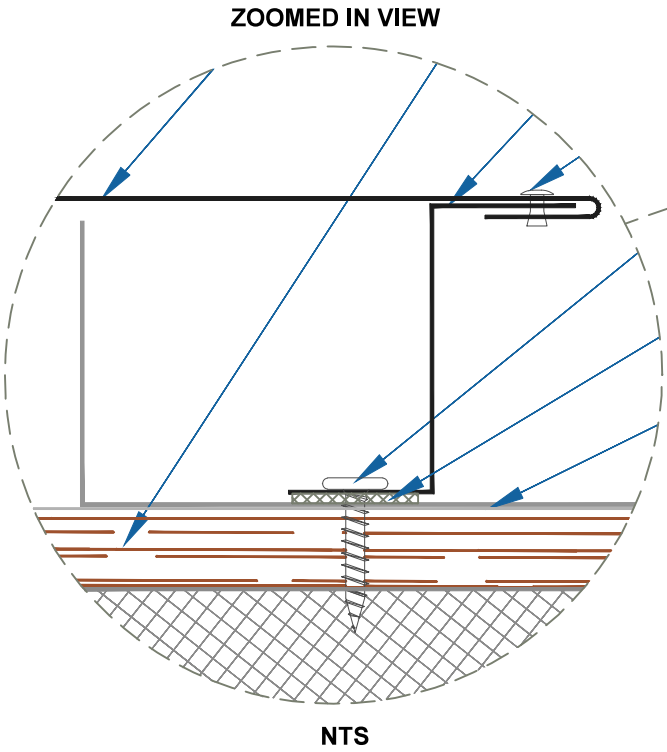

DMC 200S - NAIL BASE/ISO/METAL DECK

EFFECTIVE DATE: 07-26-2013
 SUBJECT TO CHANGE WITHOUT NOTICE

RAKEWALL
 SCALE: 3" = 1'-0"