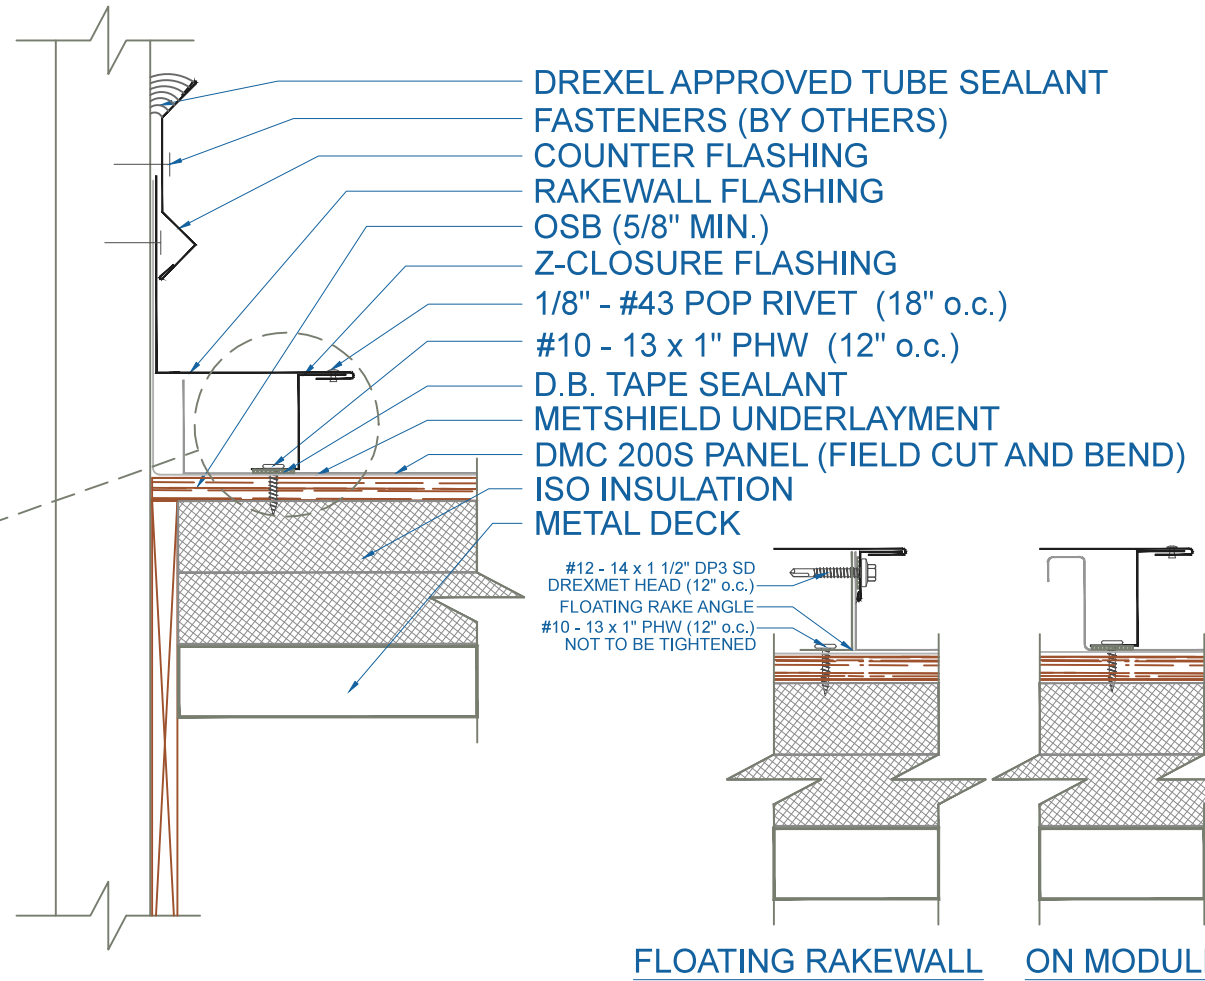

DMC 200S - NAIL BASE/ISO/METAL DECK

EFFECTIVE DATE: 07-26-2013
 SUBJECT TO CHANGE WITHOUT NOTICE

RAKEWALL
 SCALE: 3" = 1'-0"