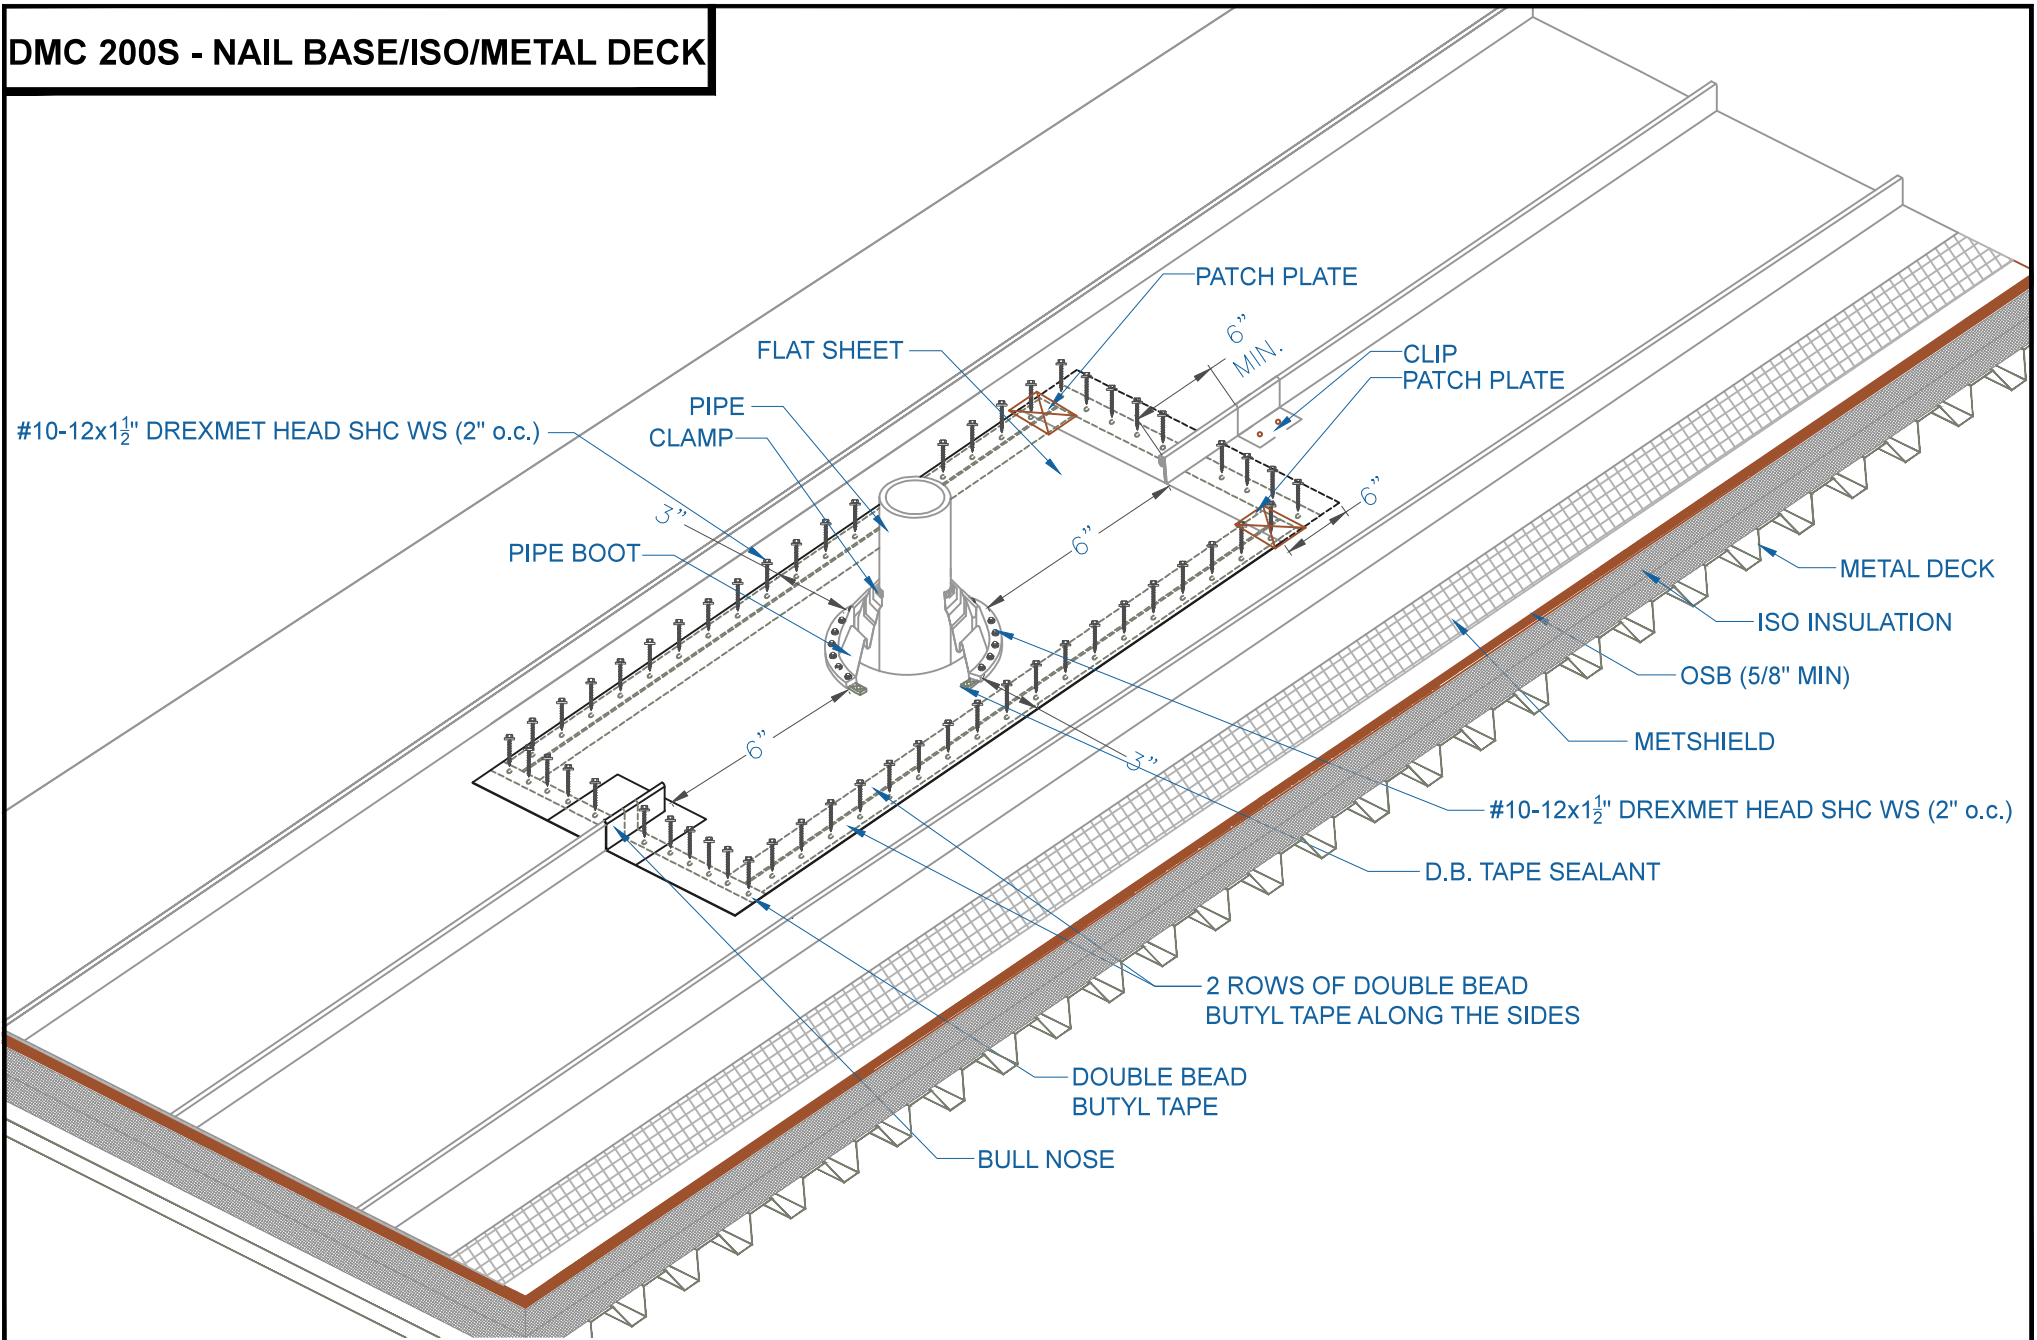

DMC 200S - NAIL BASE/ISO/METAL DECK

**PIPE FLASHING PAN
DETAIL**

SCALE: NTS

EFFECTIVE DATE: 07-25-2013
SUBJECT TO CHANGE WITHOUT NOTICE