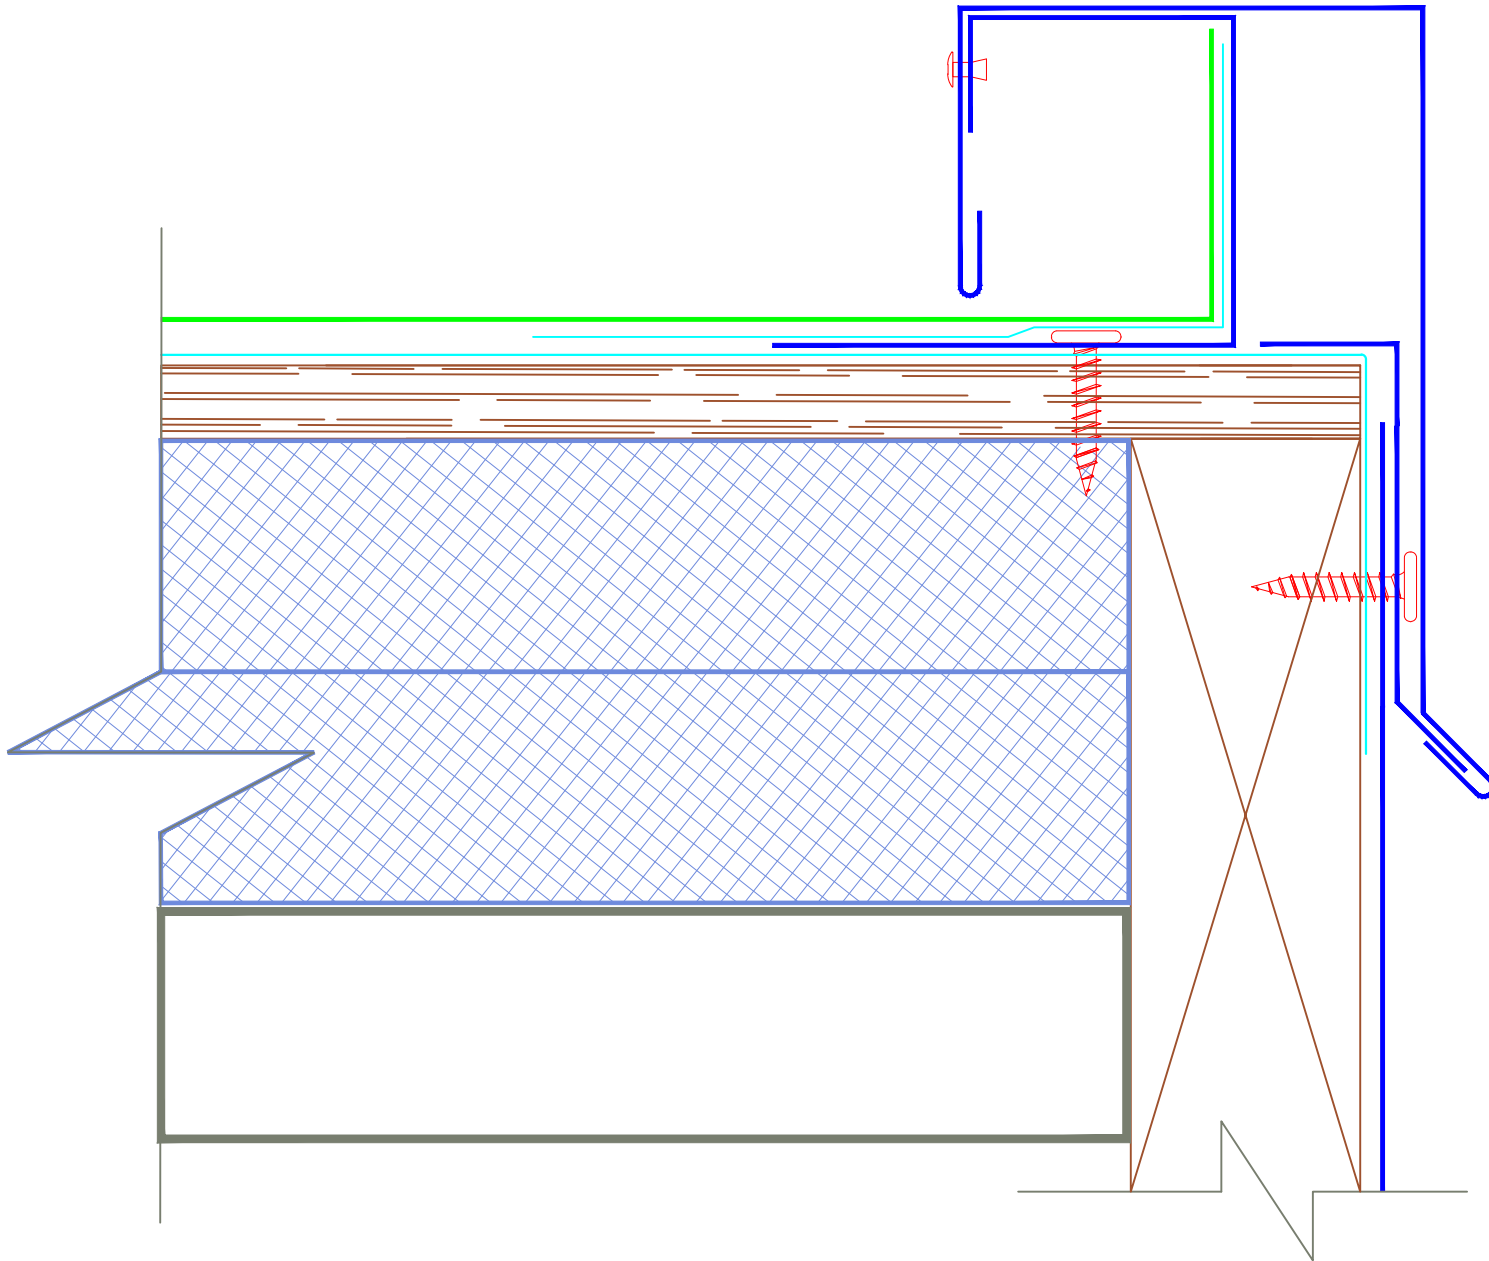

DMC 200S - NAIL BASE/ISO/METAL DECK

EFFECTIVE DATE: 03-11-21
SUBJECT TO CHANGE WITHOUT NOTICE

CUSTOM GABLE

SCALE: NTS