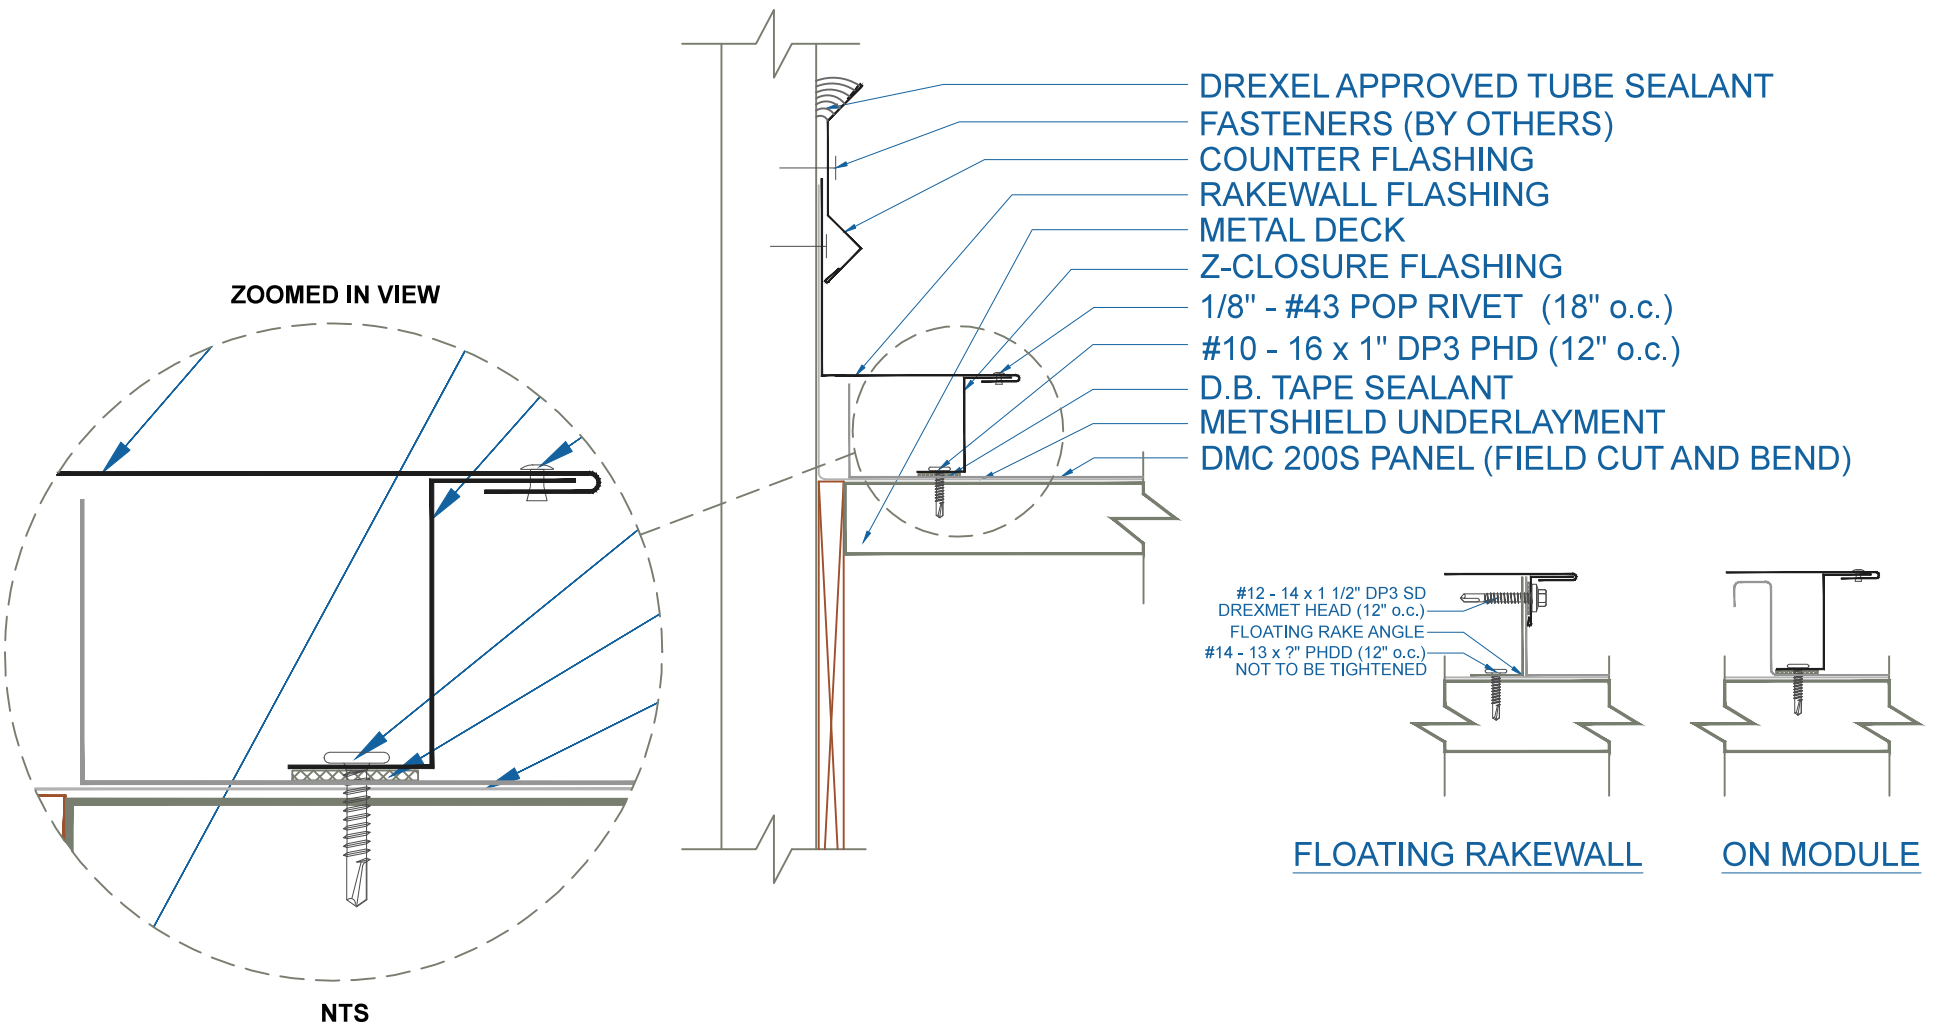

DMC 200S - METAL DECK

EFFECTIVE DATE: 07-15-2013
 SUBJECT TO CHANGE WITHOUT NOTICE

RAKEWALL
 SCALE: 3" = 1'-0"