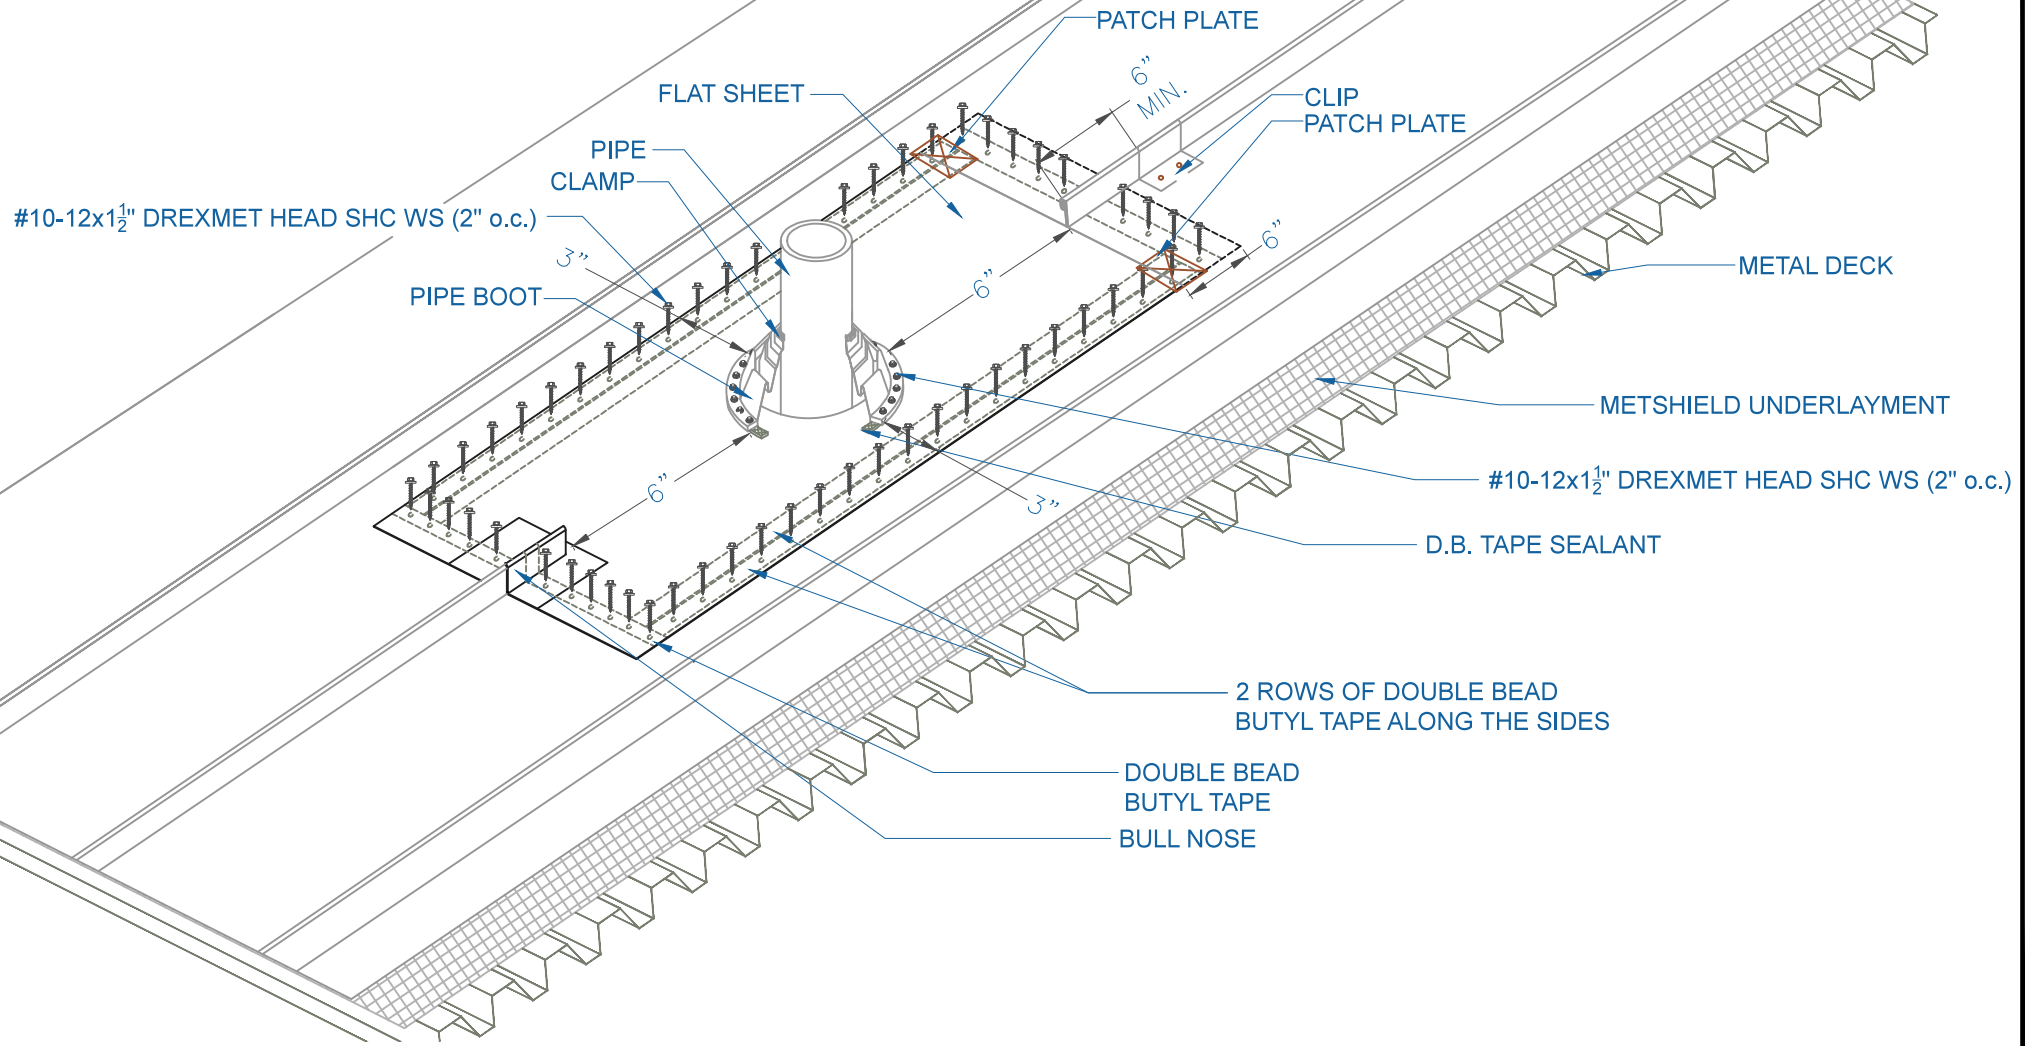

DMC 200S - METAL DECK

PIPE FLASHING PAN DETAIL

SCALE: NTS

EFFECTIVE DATE: 07-15-2013
SUBJECT TO CHANGE WITHOUT NOTICE