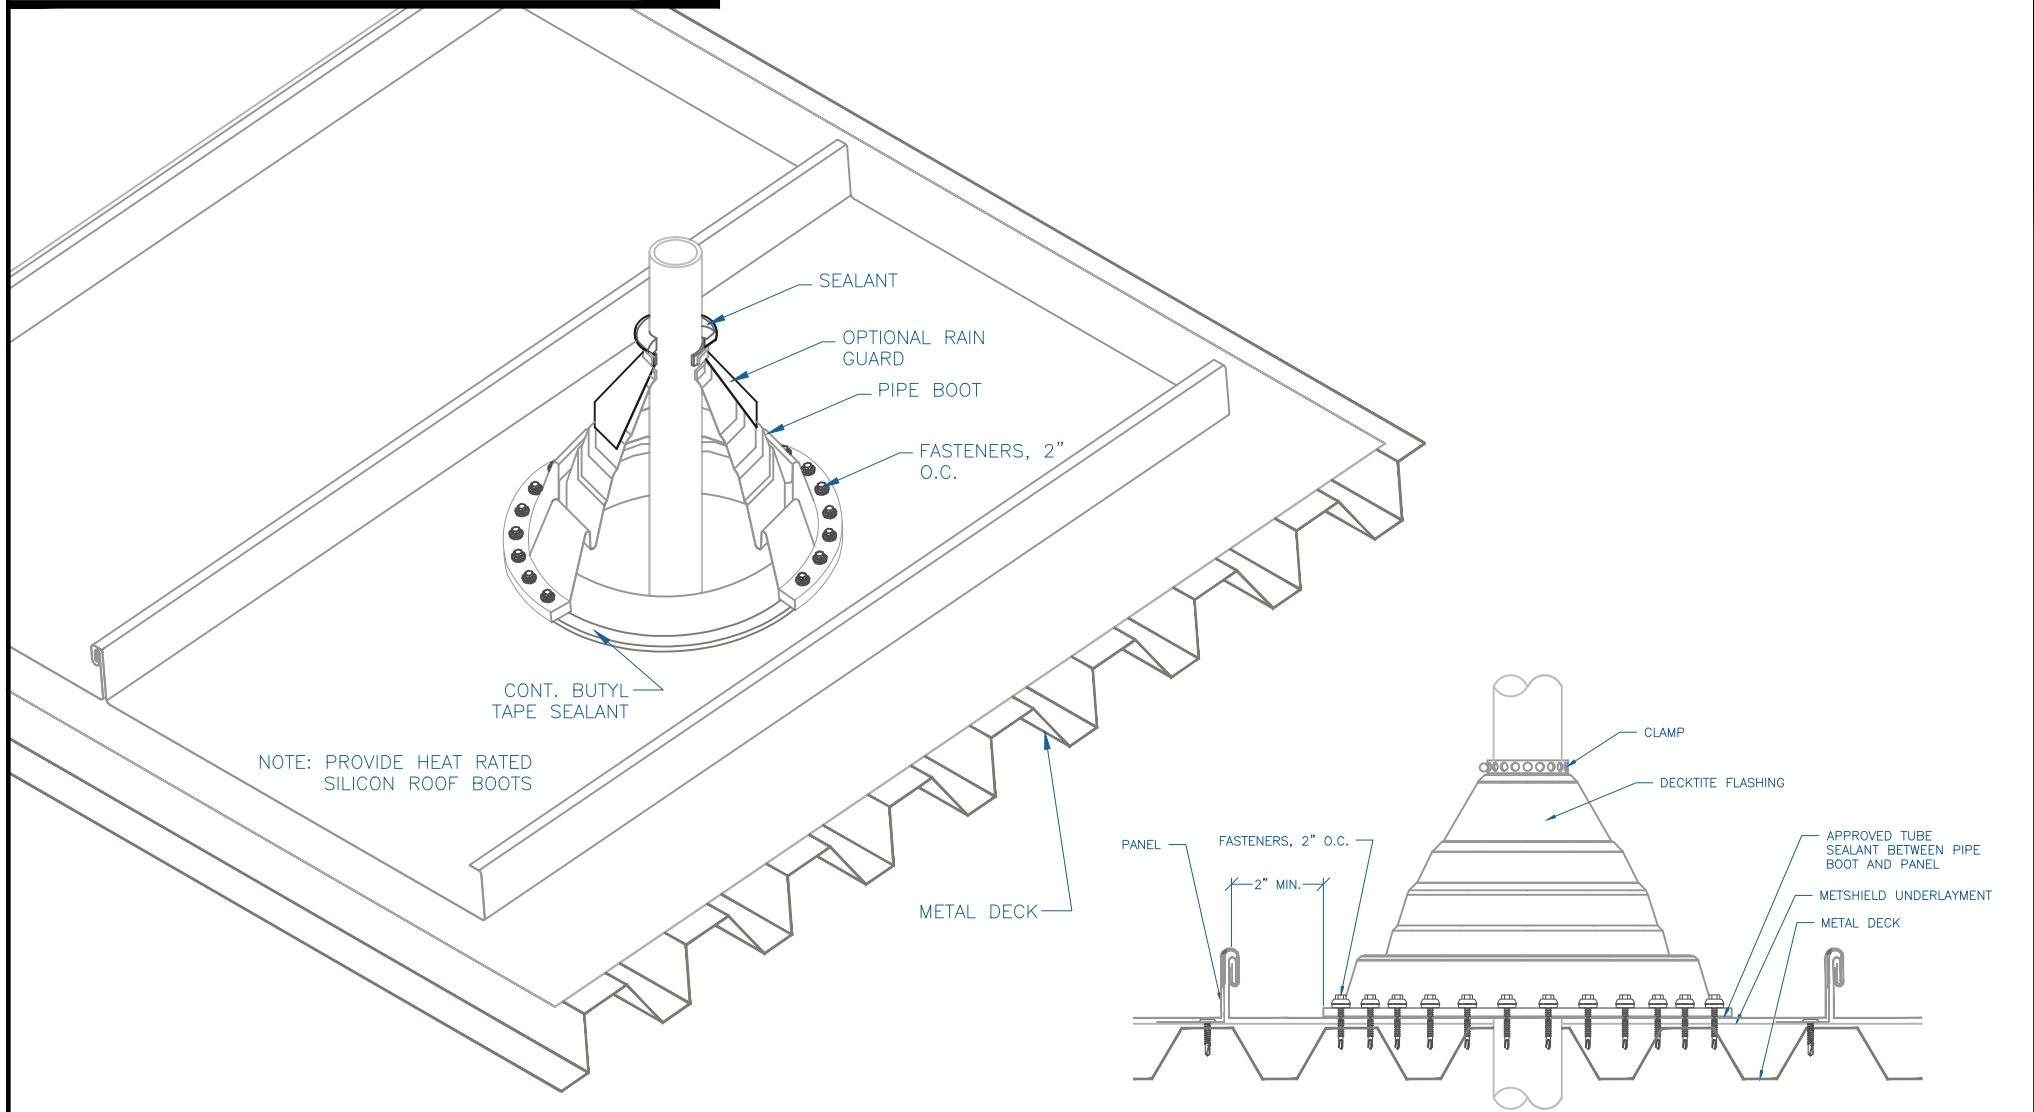

DMC 200S - METAL DECK

PIPE FLASHING DETAIL

SCALE: NTS