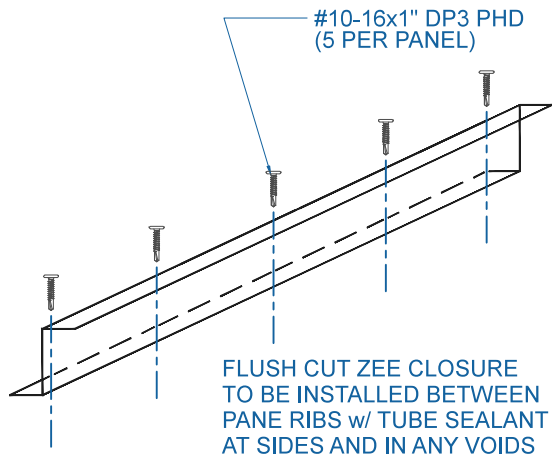

DMC 200S - METAL DECK

EFFECTIVE DATE: 07-12-2013
 SUBJECT TO CHANGE WITHOUT NOTICE

PEAK
 SCALE: 3" = 1'-0"