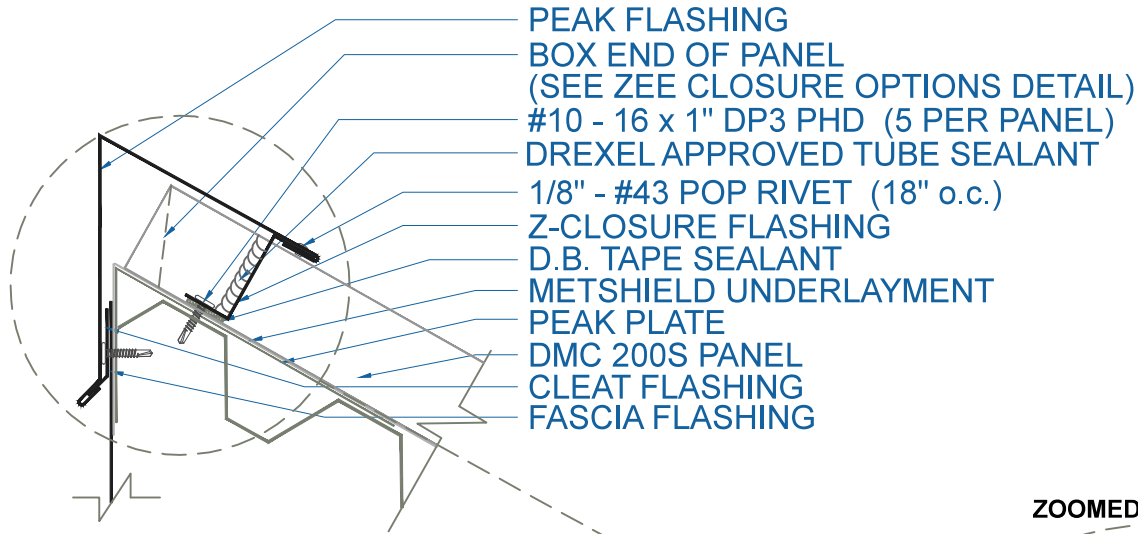

DMC 200S - METAL DECK

EFFECTIVE DATE: 07-12-2013
 SUBJECT TO CHANGE WITHOUT NOTICE

PEAK
 SCALE: 3" = 1'-0"