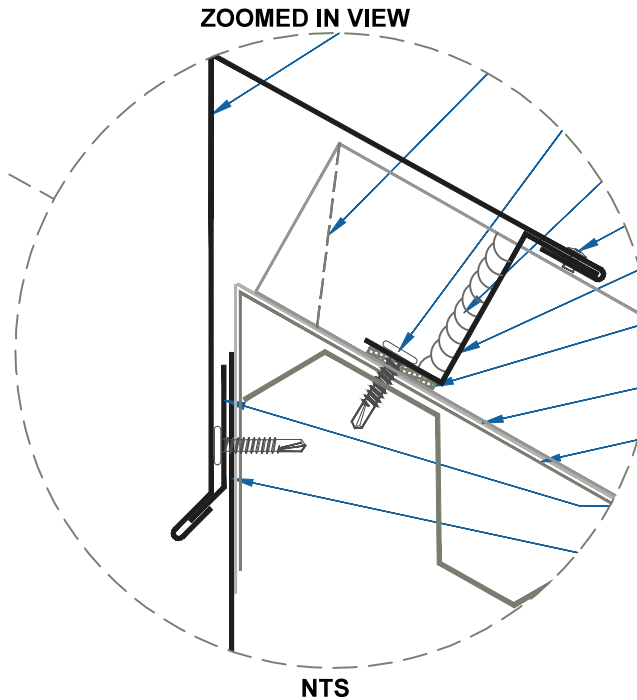

DMC 200S - METAL DECK

EFFECTIVE DATE: 07-12-2013
 SUBJECT TO CHANGE WITHOUT NOTICE

PEAK
 SCALE: 3" = 1'-0"