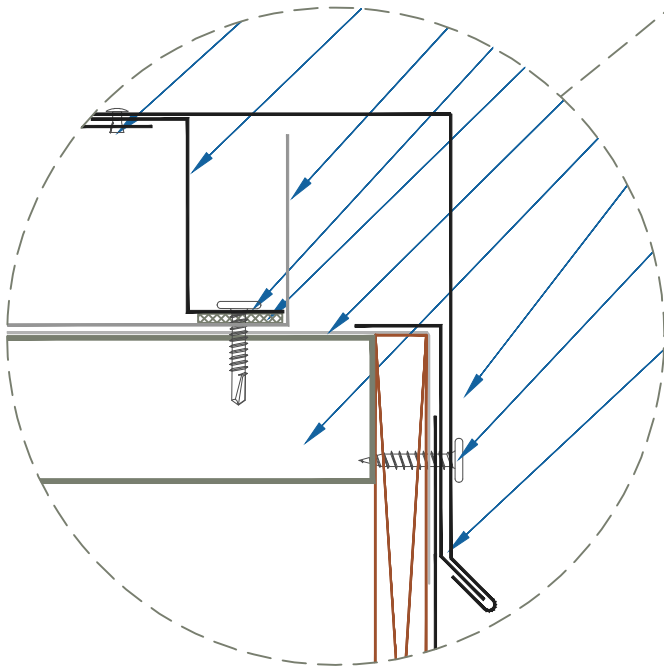

# DMC 200S - METAL DECK

ZOOMED IN VIEW

NTS

ON MODULE

FLOATING GABLE

#12 - 14 x 1 1/2" DP3 SD  
 DREXMET HEAD (12" o.c.)  
 FLOATING RAKE ANGLE  
 #14 - 13 x 2" PHDD (12" o.c.)  
 NOT TO BE TIGHTENED

EFFECTIVE DATE: 07-15-2013  
 SUBJECT TO CHANGE WITHOUT NOTICE

**GABLE**  
 SCALE: 3" = 1'-0"

**DrexelMetals**  
 Roofing Systems + Custom Fabrication