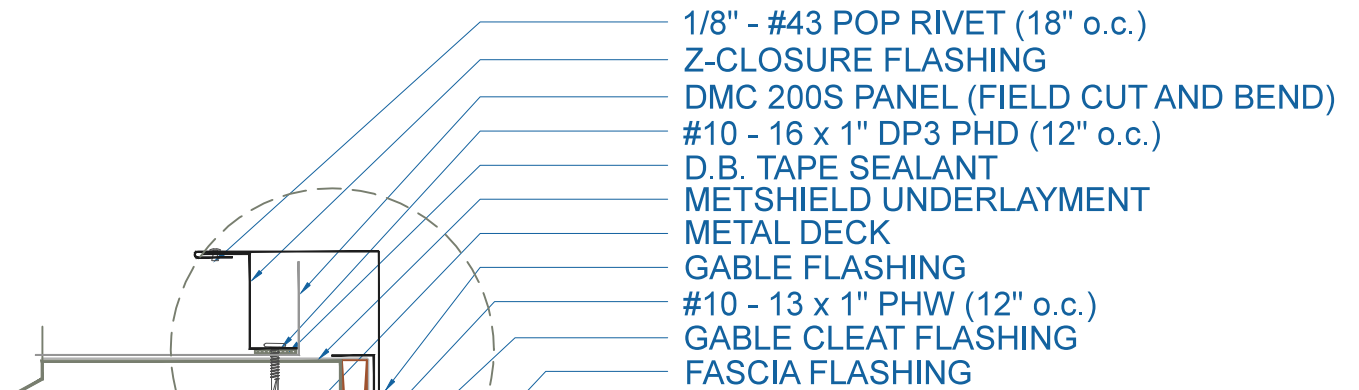

# DMC 200S - METAL DECK

ZOOMED IN VIEW

NTS

ON MODULE

FLOATING GABLE

#12 - 14 x 1 1/2" DP3 SD  
 DREXMET HEAD (12" o.c.)  
 FLOATING RAKE ANGLE  
 #14 - 13 x 2" PHDD (12" o.c.)  
 NOT TO BE TIGHTENED

EFFECTIVE DATE: 07-15-2013  
 SUBJECT TO CHANGE WITHOUT NOTICE

**GABLE**  
 SCALE: 3" = 1'-0"

**DrexelMetals**  
 Roofing Systems + Custom Fabrication