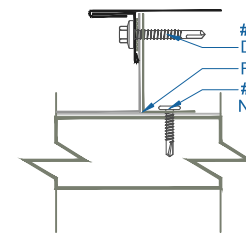

# DMC 200S - METAL DECK

ZOOMED IN VIEW

NTS

ON MODULE

FLOATING GABLE

#12 - 14 x 1 1/2" DP3 SD  
 DREXMET HEAD (12" o.c.)  
 FLOATING RAKE ANGLE  
 #14 - 13 x 2" PHDD (12" o.c.)  
 NOT TO BE TIGHTENED

EFFECTIVE DATE: 07-15-2013  
 SUBJECT TO CHANGE WITHOUT NOTICE

**GABLE**  
 SCALE: 3" = 1'-0"

**DrexelMetals**  
 Roofing Systems + Custom Fabrication