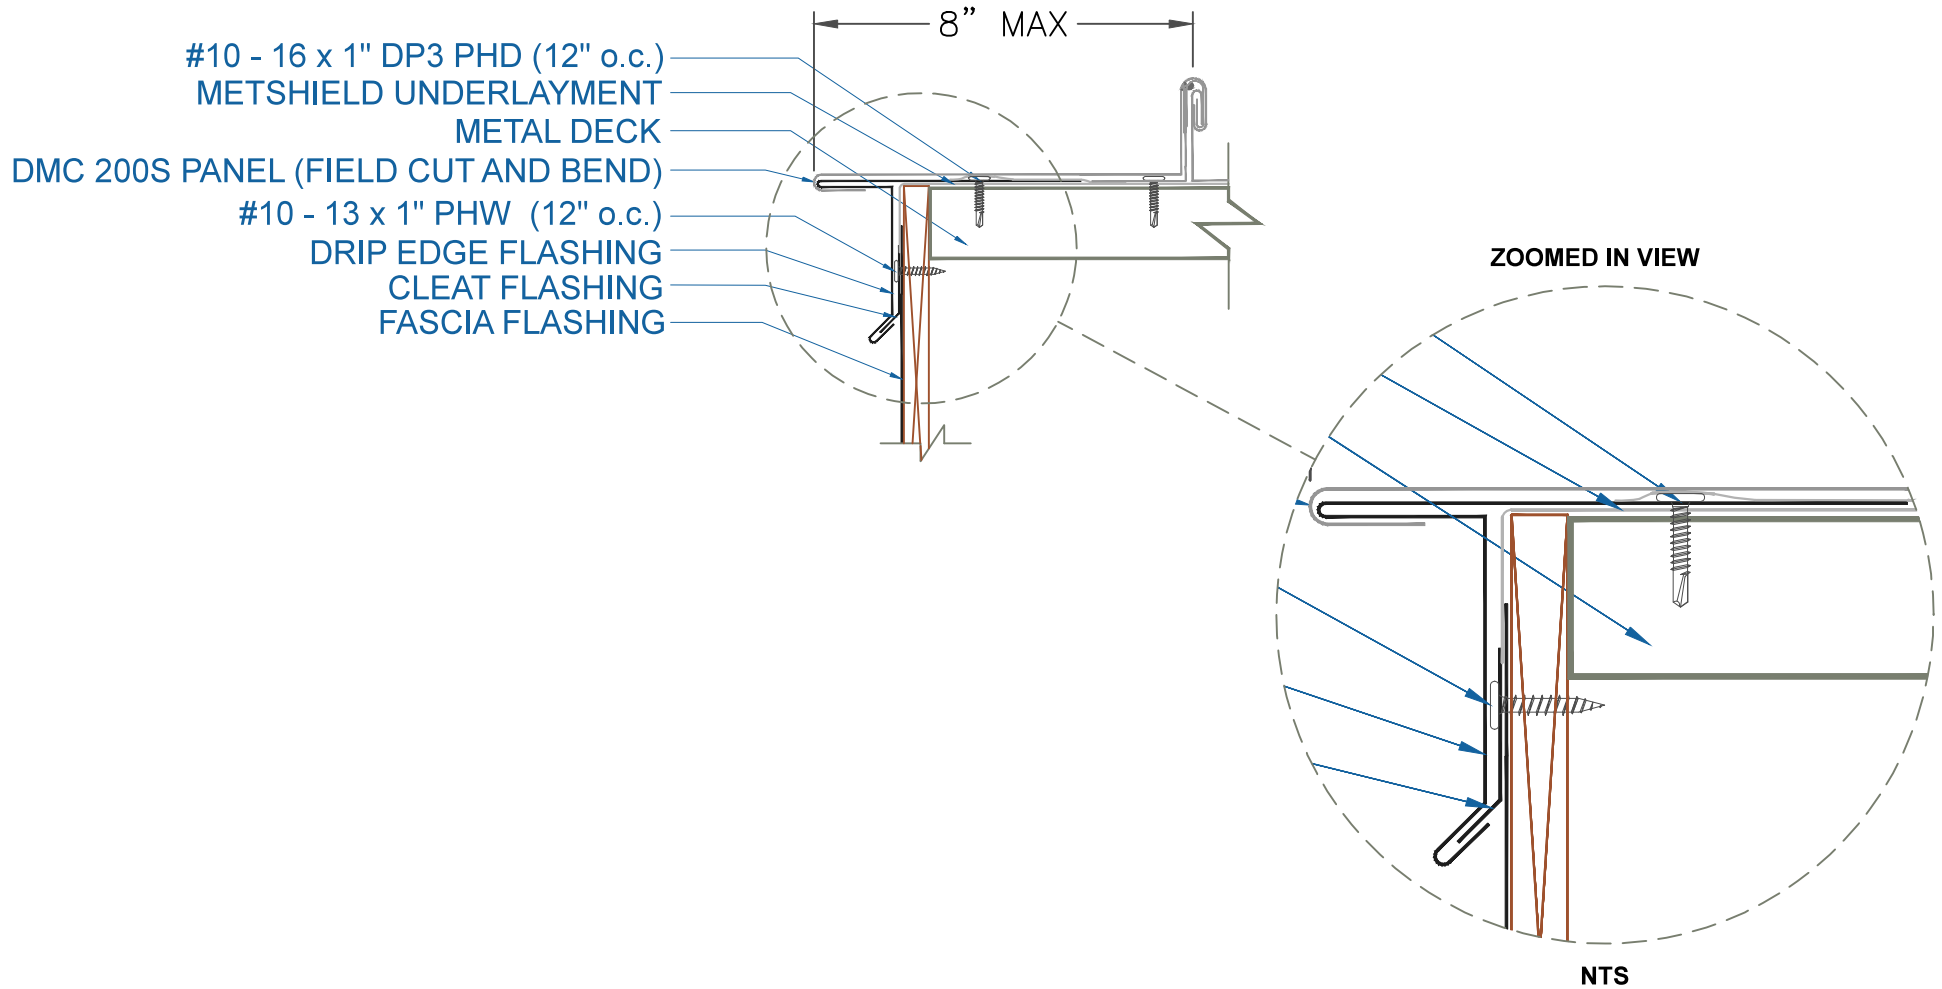

DMC 200S - METAL DECK

GABLE ALTERNATE / CURVED

SCALE: 3" = 1'-0"