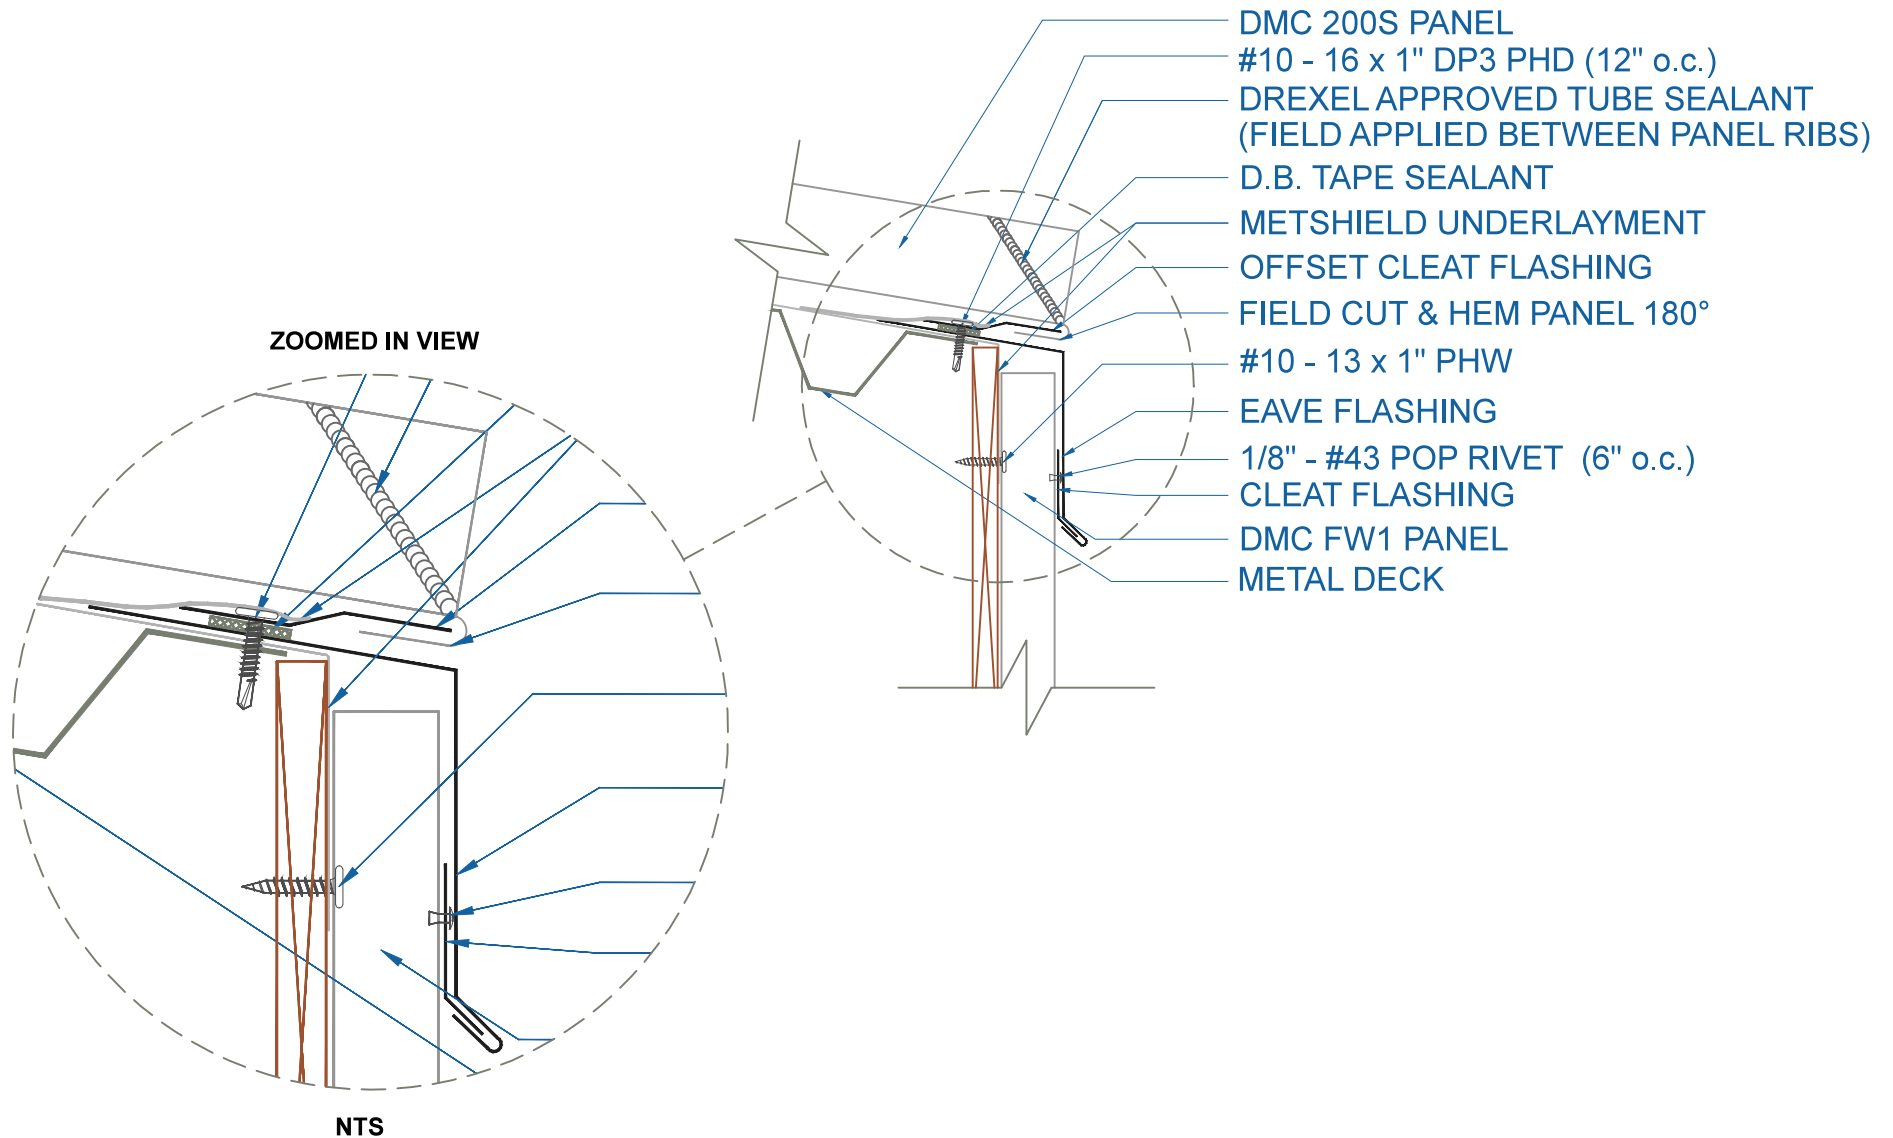

DMC 200S - METAL DECK

EAVE w/FLUSH PANEL

SCALE: 3" = 1'-0"