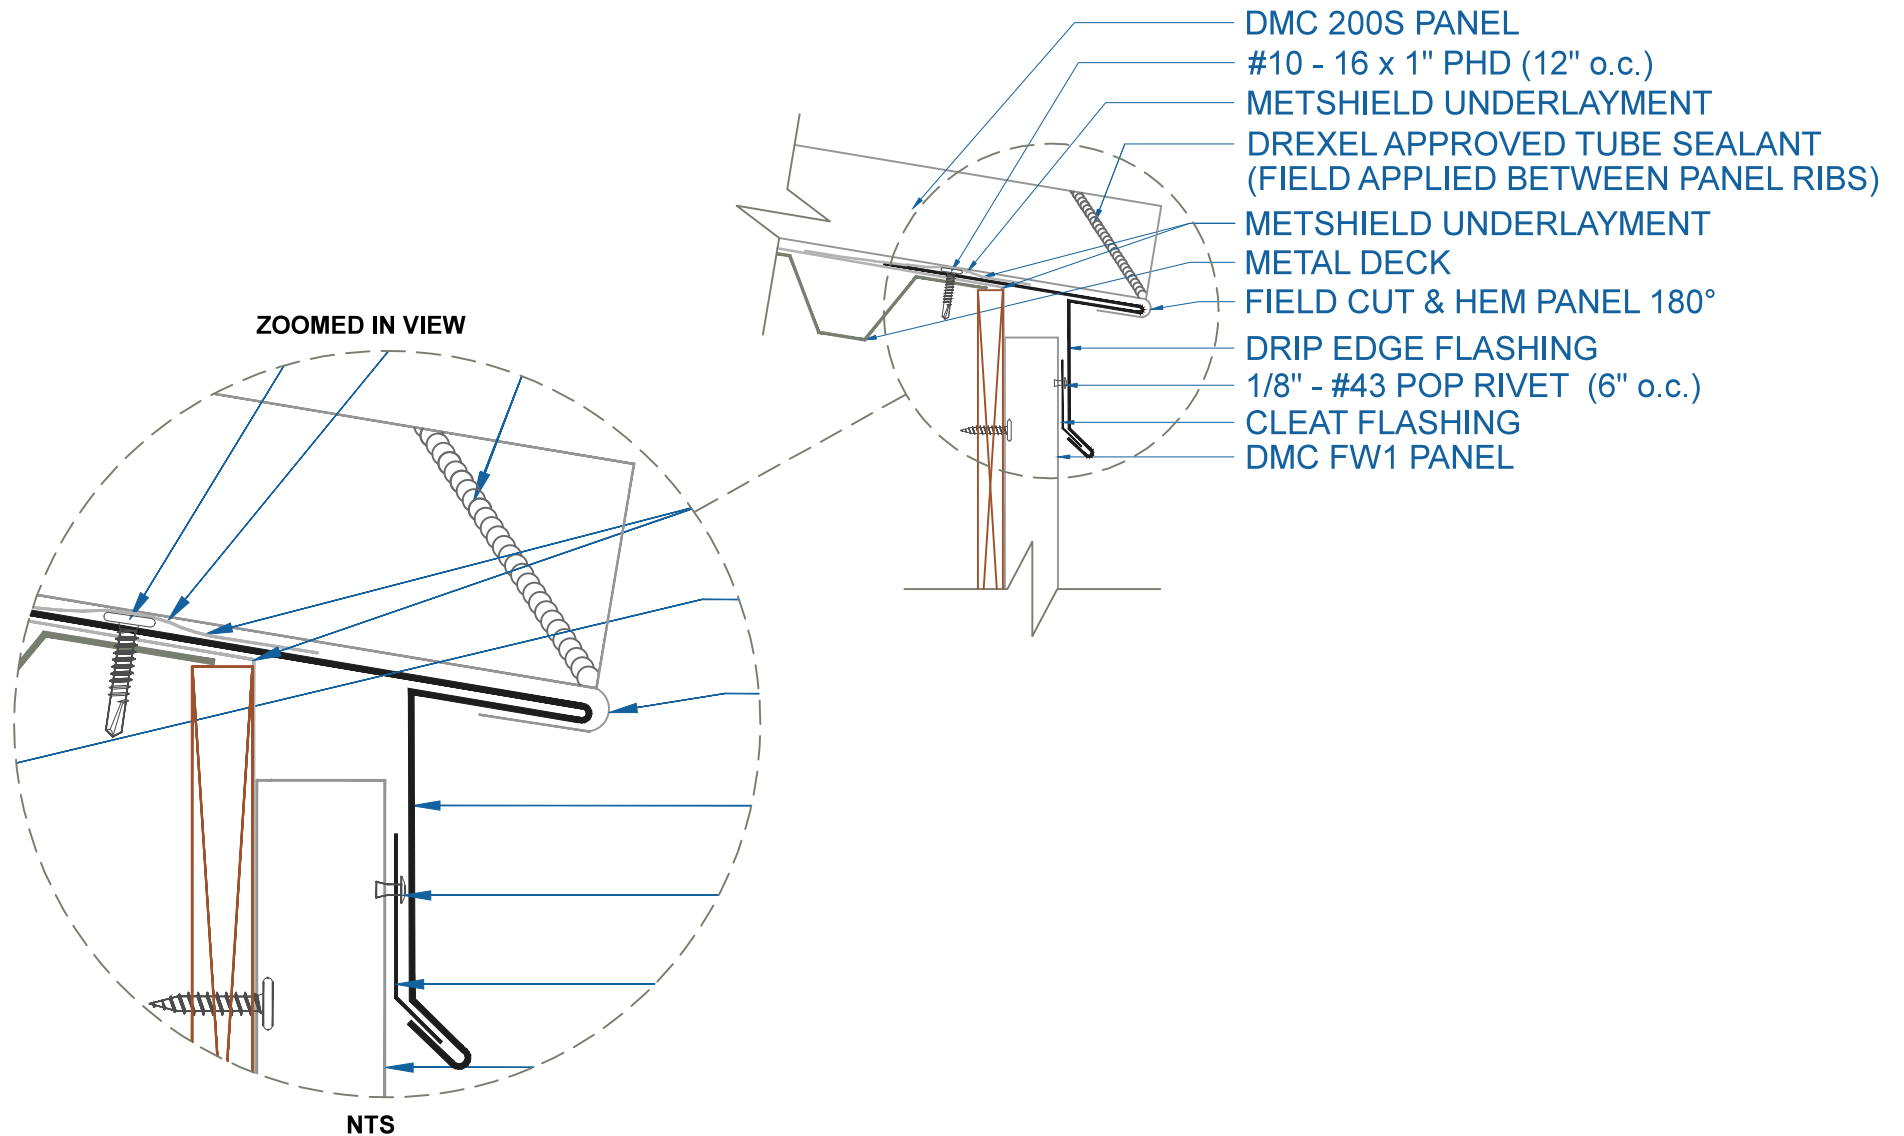

DMC 200S - METAL DECK

DRIP EDGE w/ FLUSH PANEL

SCALE: 3" = 1'-0"

EFFECTIVE DATE: 07-12-2013
SUBJECT TO CHANGE WITHOUT NOTICE