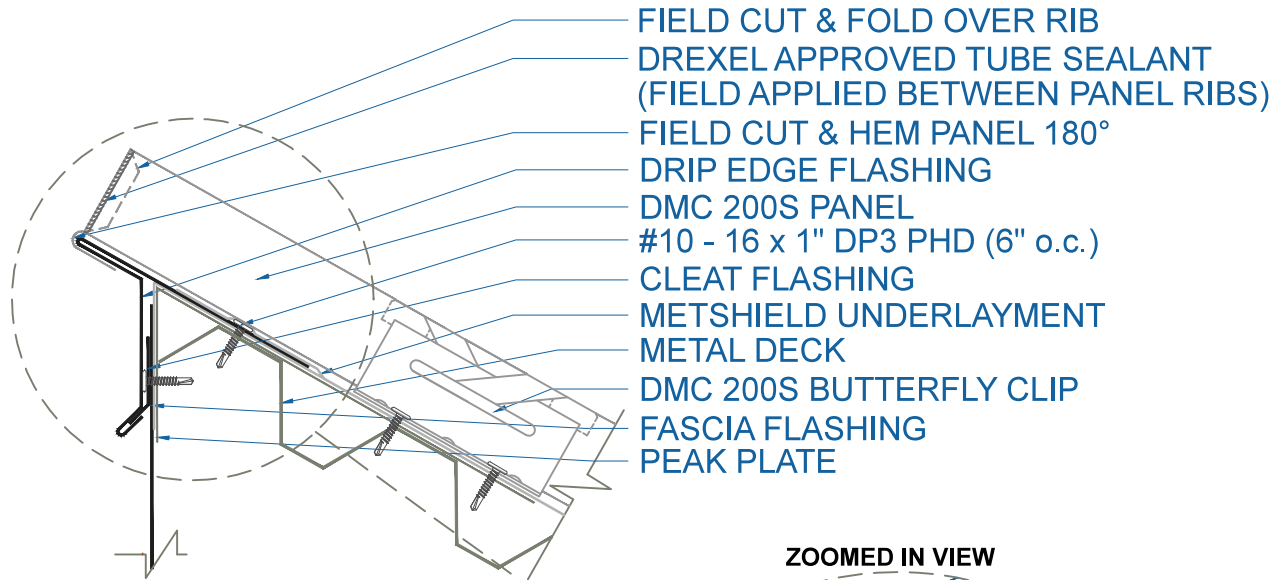

DMC 200S - METAL DECK

DRIP EDGE PEAK

SCALE: 3" = 1'-0"

EFFECTIVE DATE: 07-15-2013
SUBJECT TO CHANGE WITHOUT NOTICE