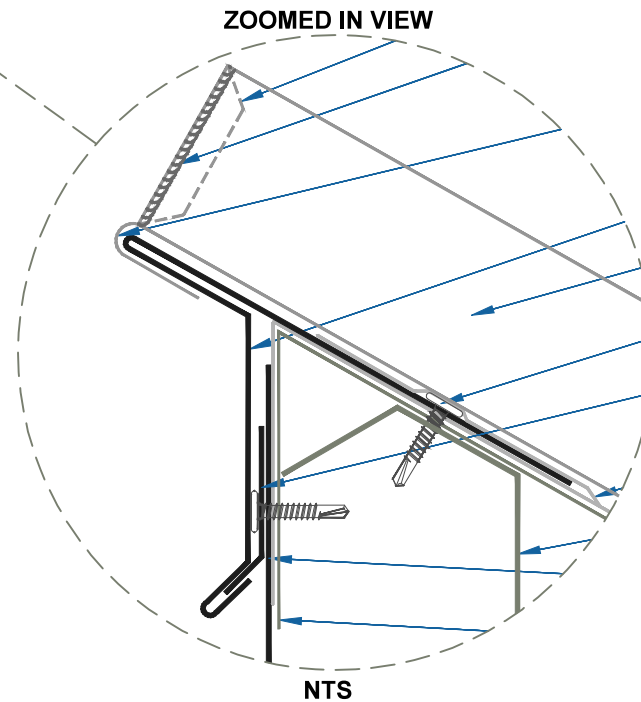

DMC 200S - METAL DECK

DRIP EDGE PEAK

SCALE: 3" = 1'-0"

EFFECTIVE DATE: 07-15-2013
SUBJECT TO CHANGE WITHOUT NOTICE