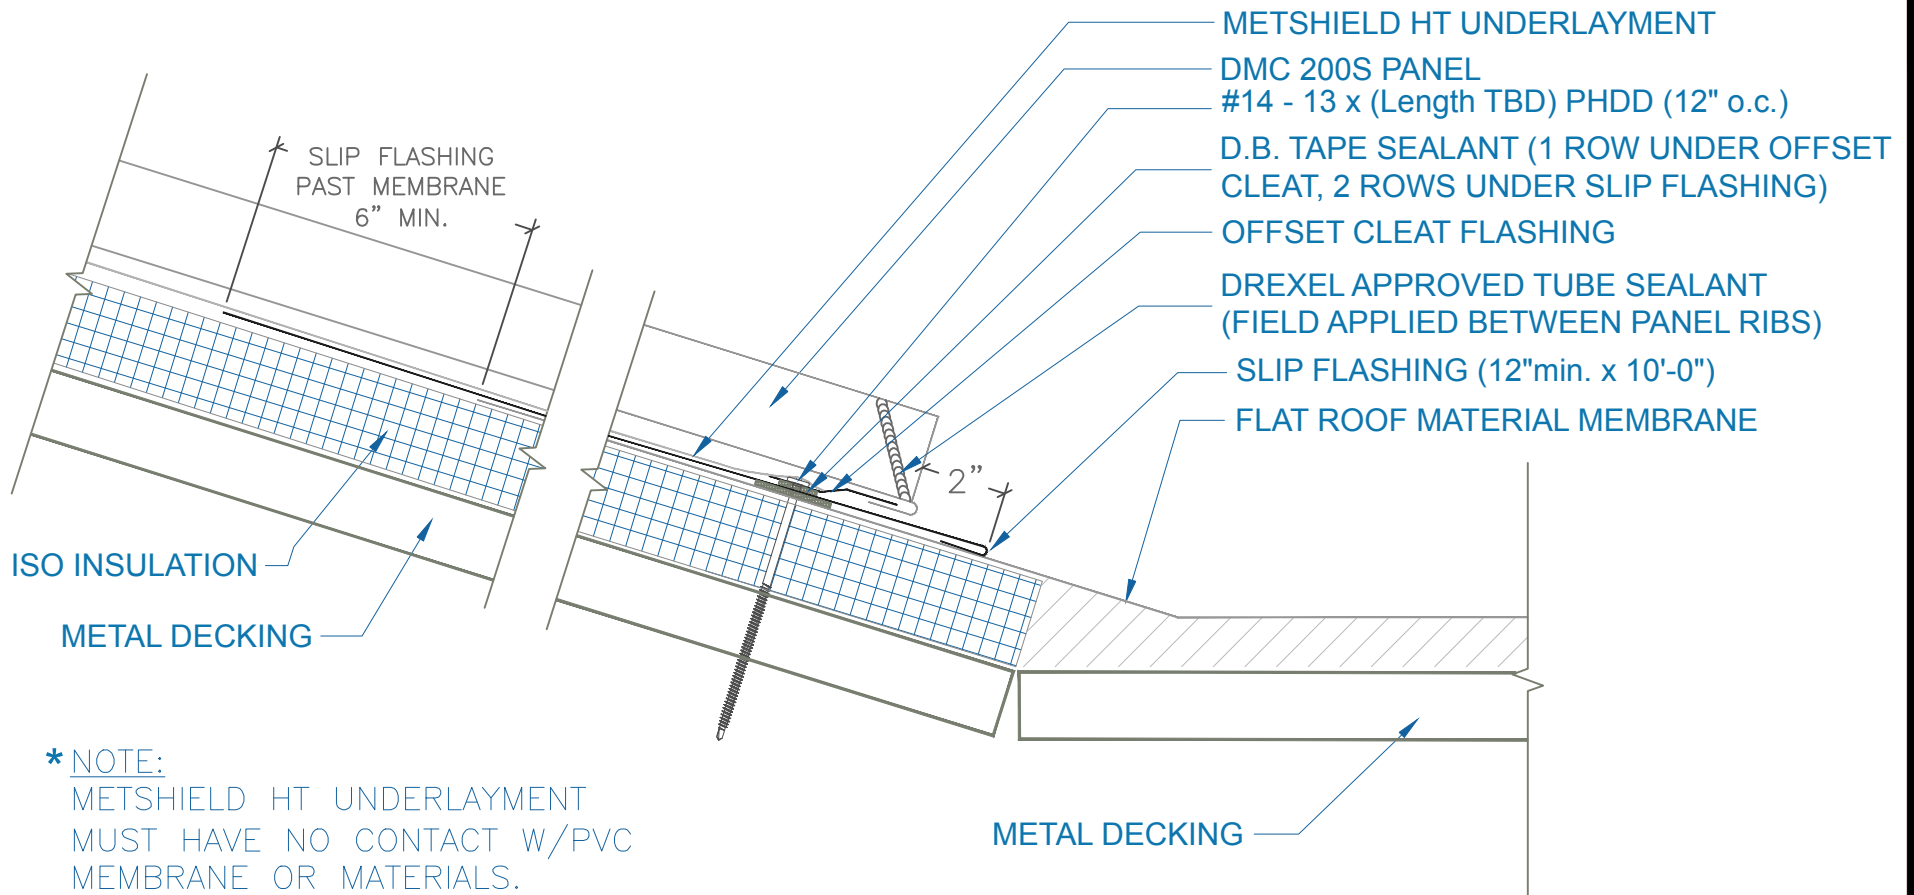

# DMC 200S - ISO w/ METAL DECK

## TRANSITION TO MEMBRANE

EFFECTIVE DATE: 03-1-2017  
SUBJECT TO CHANGE WITHOUT NOTICE

SCALE: 3" = 1'-0"