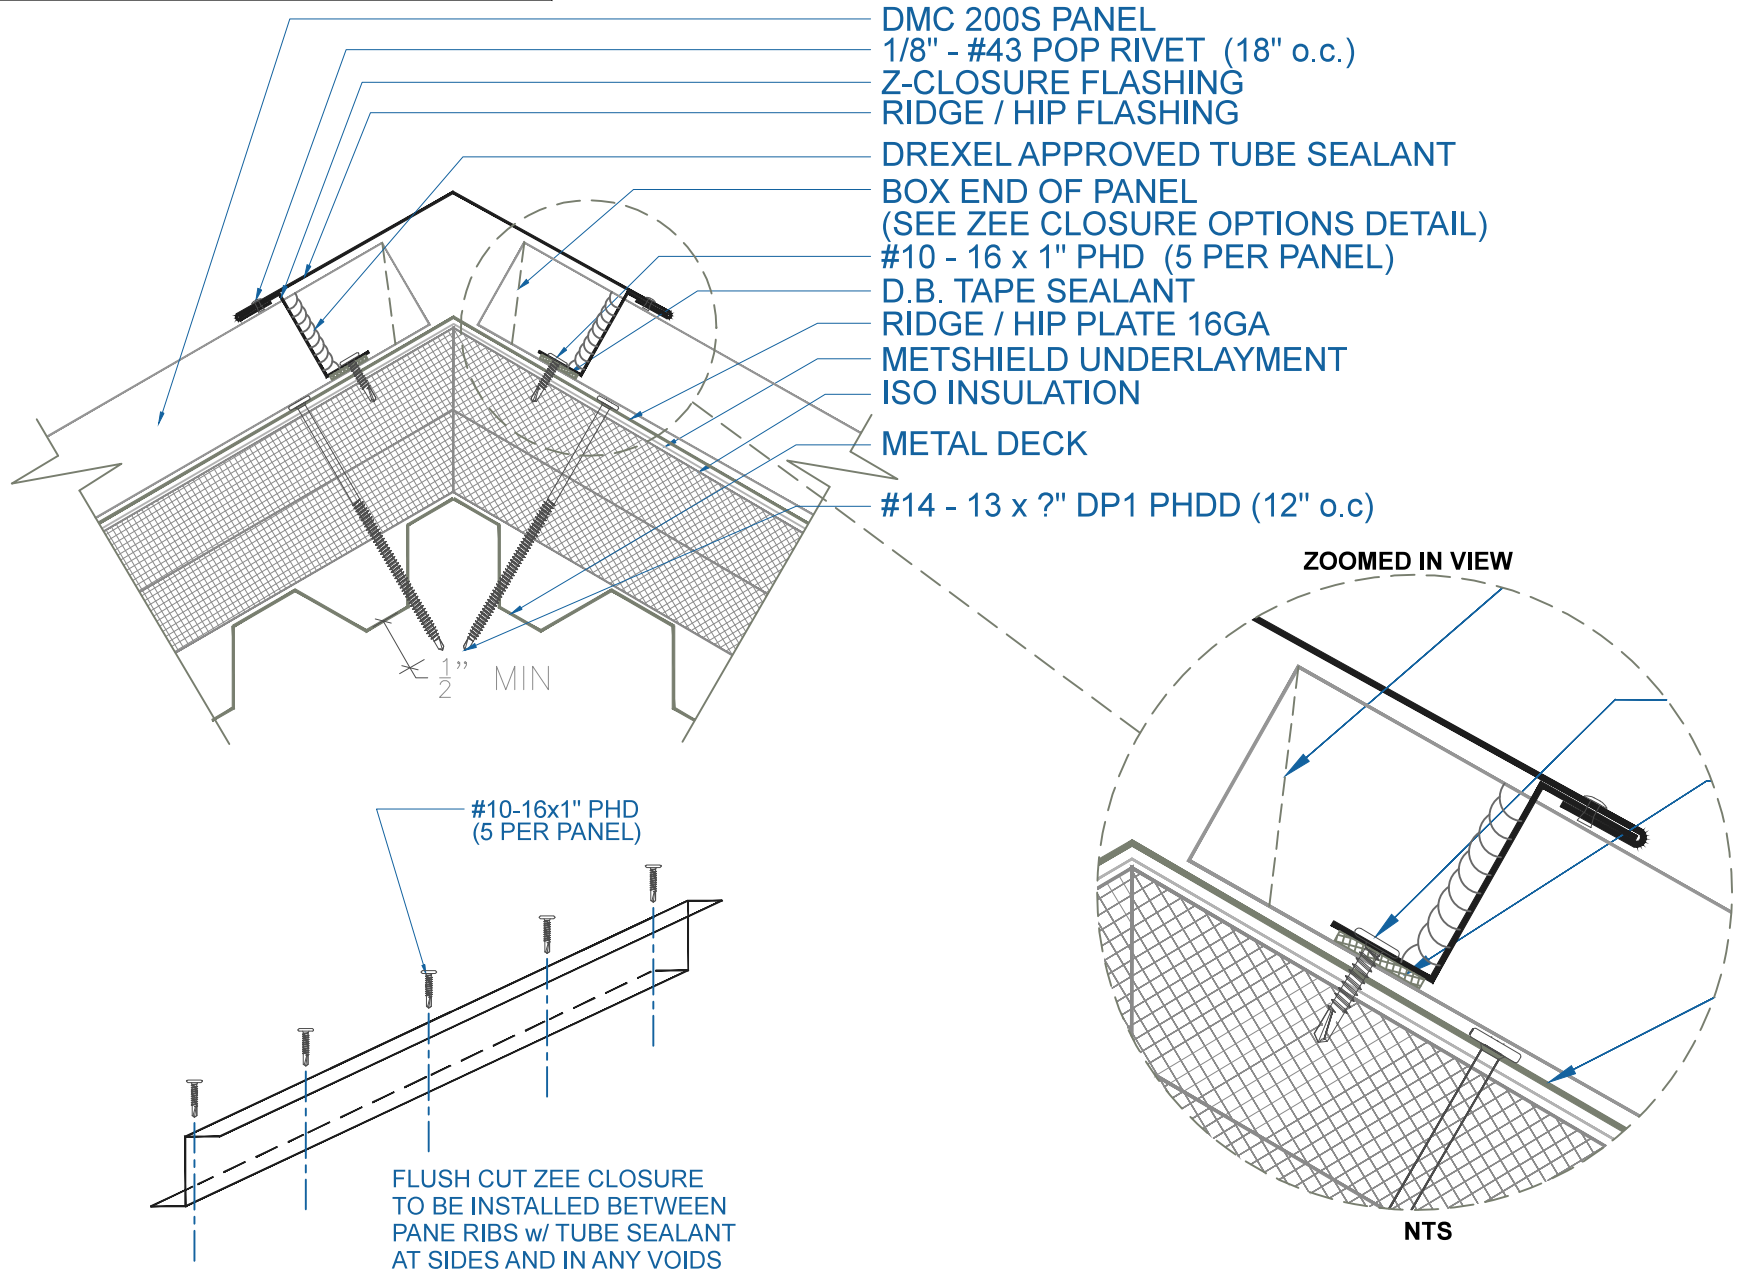

DMC 200S - ISO / METAL DECK

EFFECTIVE DATE: 02-17-13
 SUBJECT TO CHANGE WITHOUT NOTICE

RIDGE / HIP
 SCALE: 3" = 1'-0"