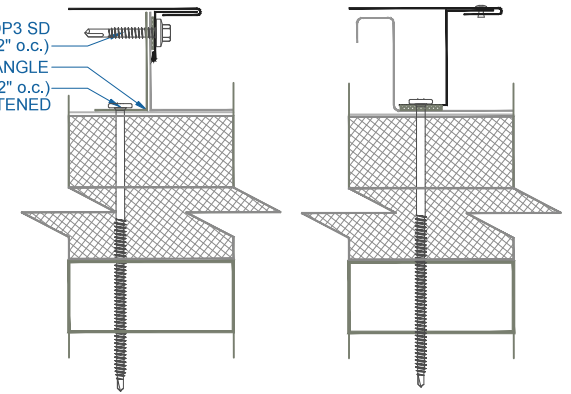

# DMC 200S - ISO w/ METAL DECK

ZOOMED IN VIEW

NTS

#12 - 14 x 1 1/2" DP3 SD  
 DREXMET HEAD (12" o.c.)  
 FLOATING RAKE ANGLE  
 #14 - 13 x ?" PHDD (12" o.c.)  
 NOT TO BE TIGHTENED

FLOATING RAKEWALL

ON MODULE

## RAKEWALL

SCALE: 3" = 1'-0"