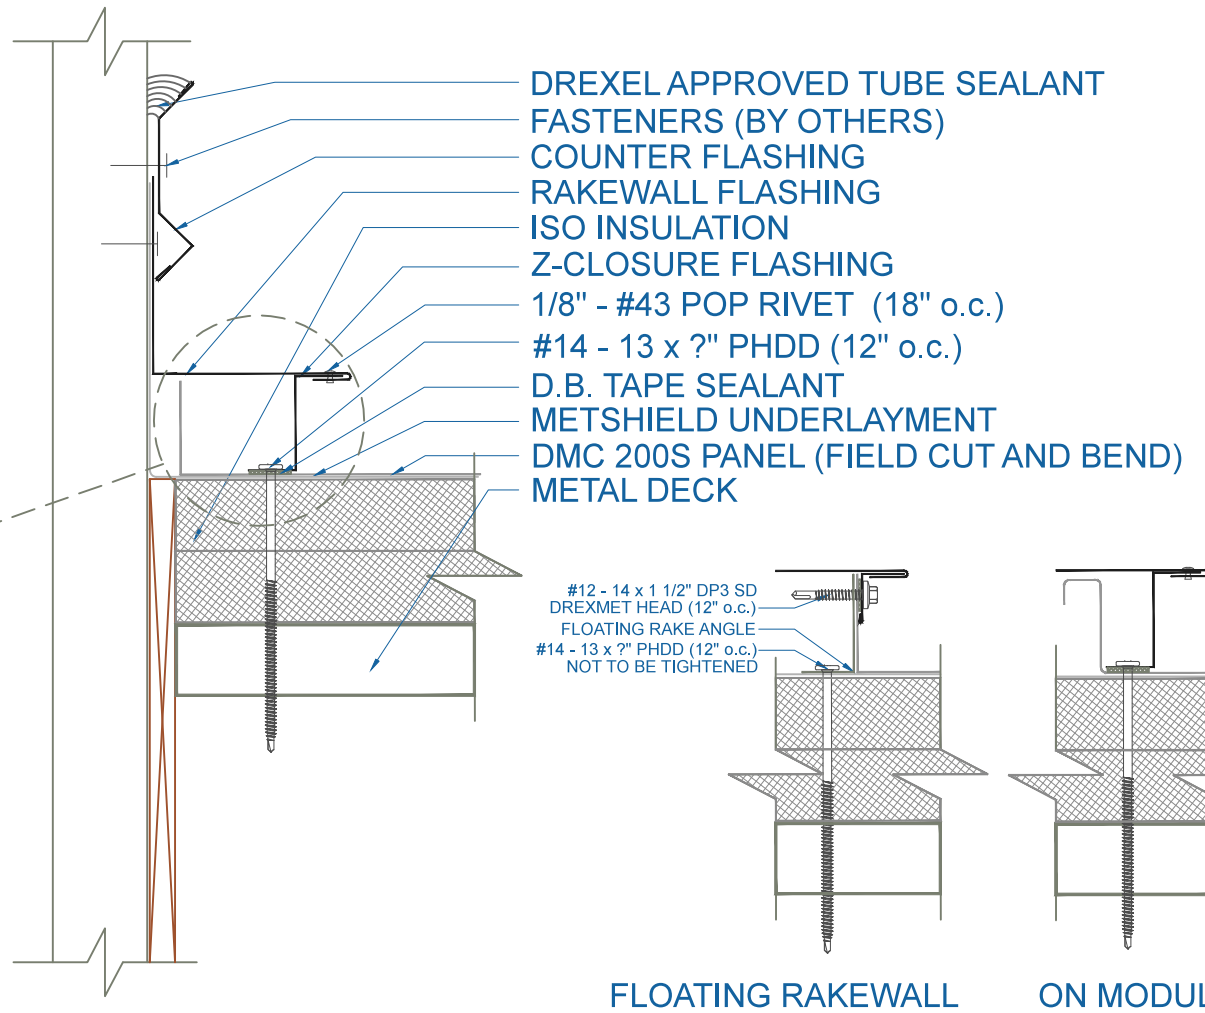

# DMC 200S - ISO w/ METAL DECK

ZOOMED IN VIEW

NTS

#12 - 14 x 1 1/2" DP3 SD  
 DREXMET HEAD (12" o.c.)  
 FLOATING RAKE ANGLE  
 #14 - 13 x ?" PHDD (12" o.c.)  
 NOT TO BE TIGHTENED

FLOATING RAKEWALL

ON MODULE

## RAKEWALL

SCALE: 3" = 1'-0"