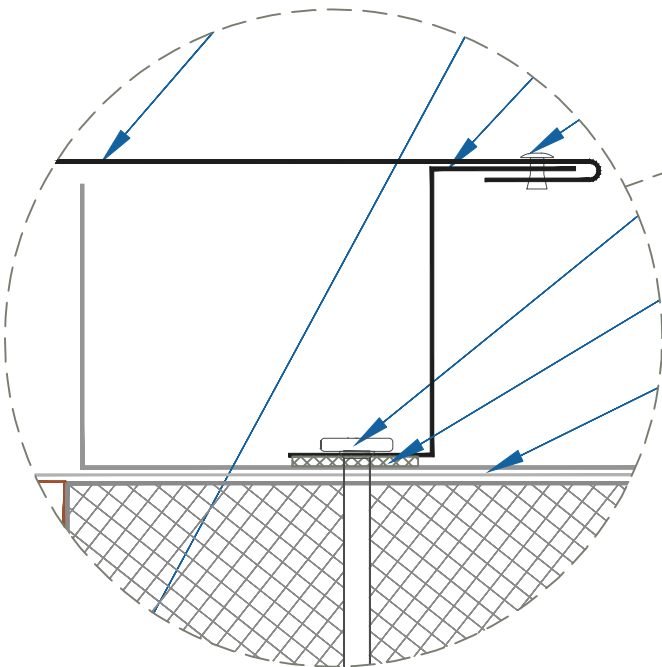

# DMC 200S - ISO w/ METAL DECK

ZOOMED IN VIEW

NTS

#12 - 14 x 1 1/2" DP3 SD  
 DREXMET HEAD (12" o.c.)  
 FLOATING RAKE ANGLE  
 #14 - 13 x ?" PHDD (12" o.c.)  
 NOT TO BE TIGHTENED

FLOATING RAKEWALL

ON MODULE

## RAKEWALL

SCALE: 3" = 1'-0"