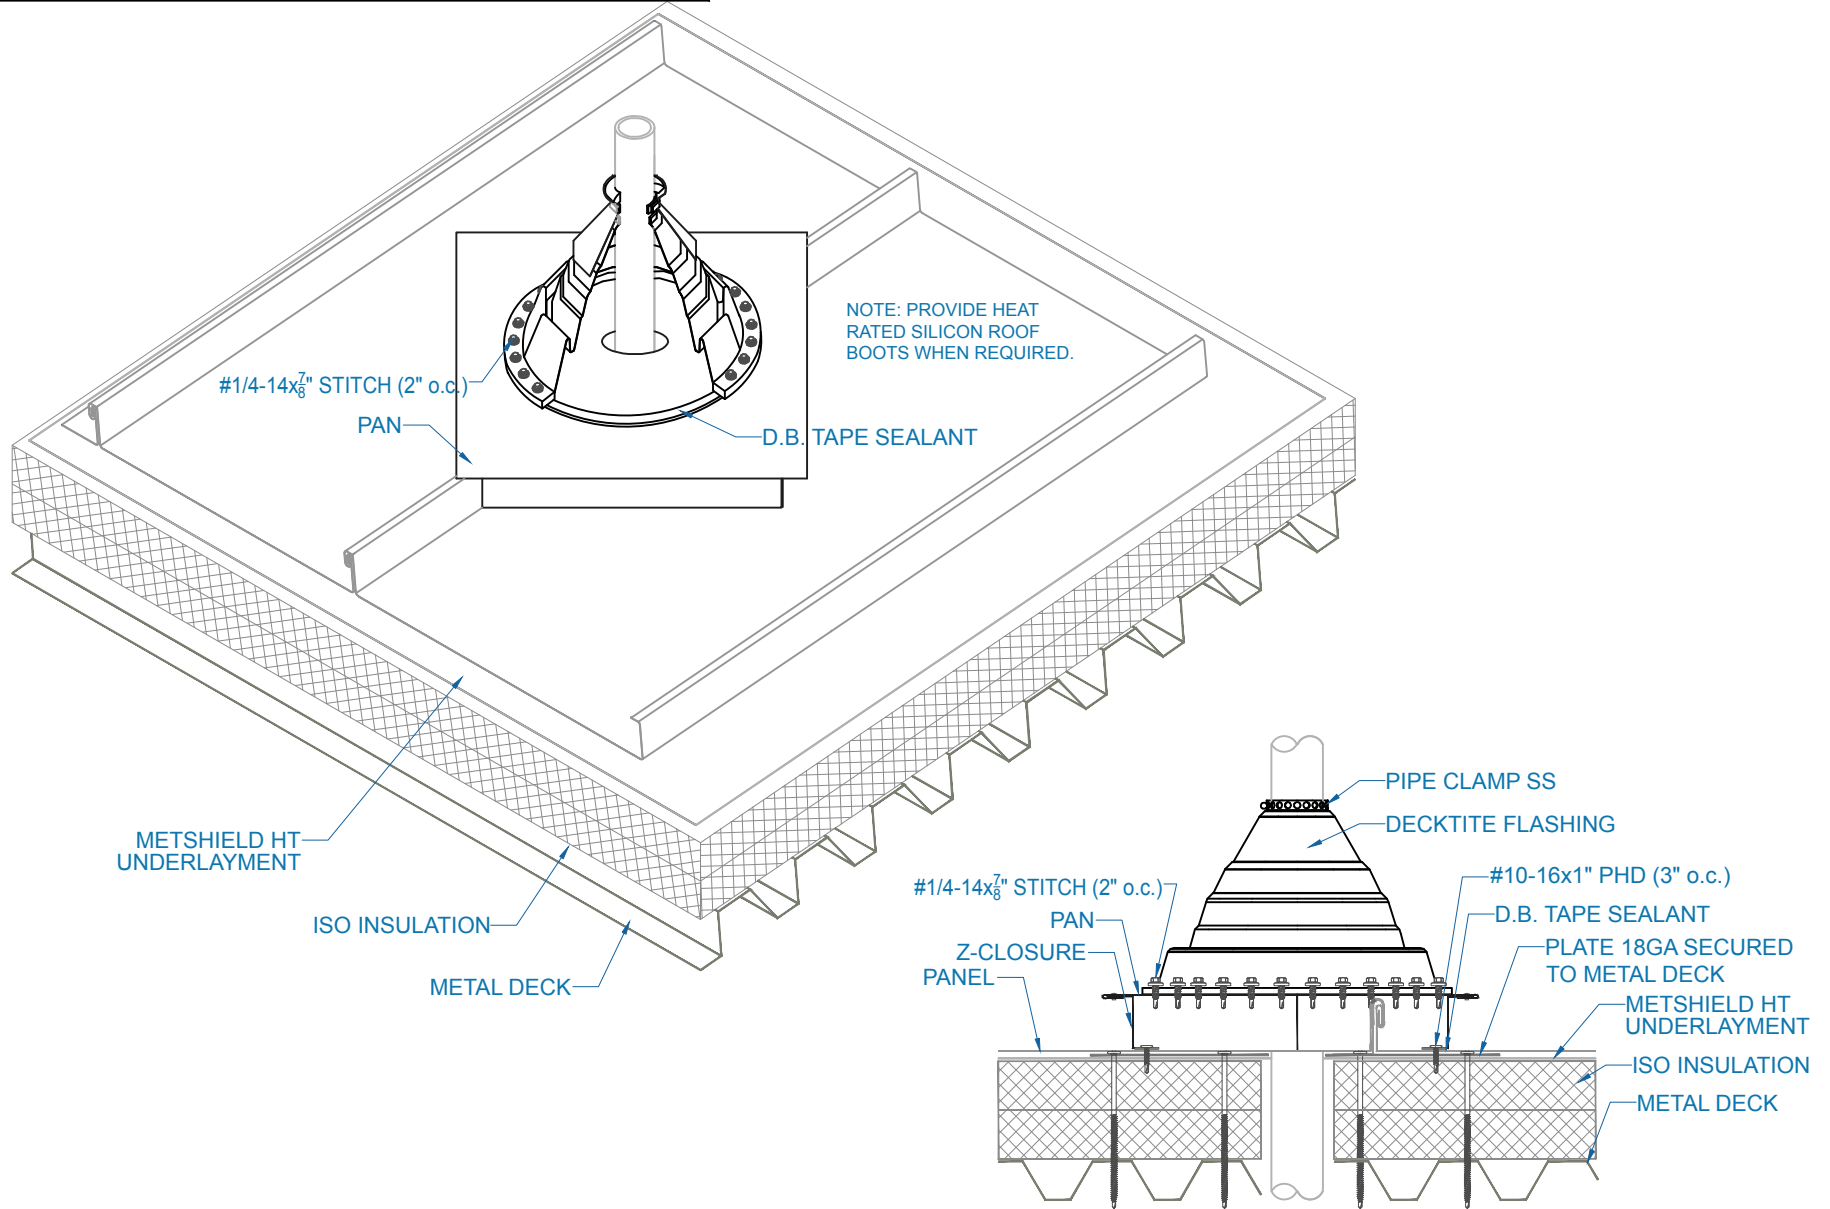

DMC 200S - METAL DECK w/ISO

PIPE FLASHING AT PANEL RIB DETAIL

EFFECTIVE DATE: 3-7-17
SUBJECT TO CHANGE WITHOUT NOTICE

SCALE: NTS