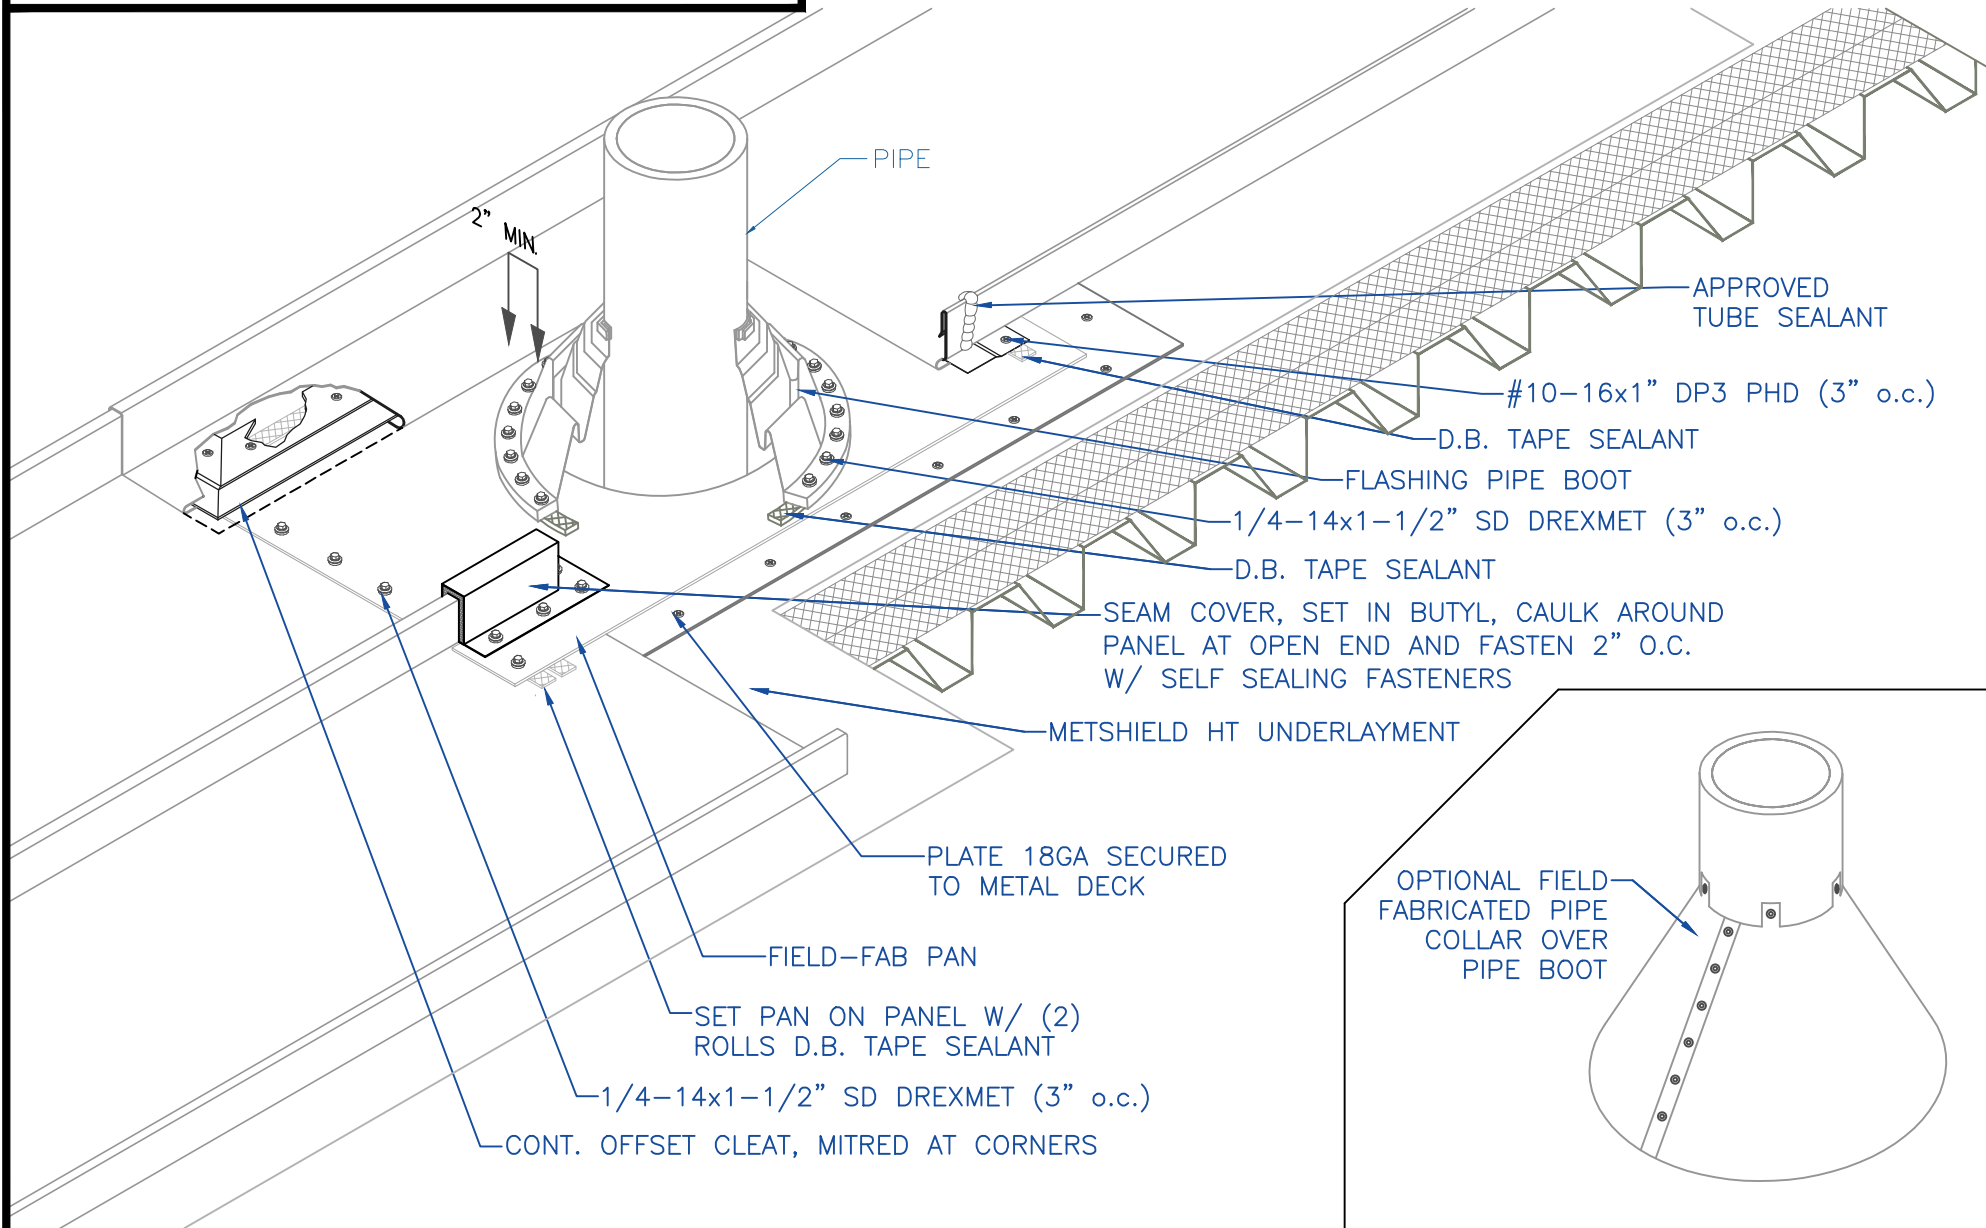

DMC 200S - METAL DECK w/ISO

PIPE FLASHING PAN DETAIL

EFFECTIVE DATE: 3-8-17
SUBJECT TO CHANGE WITHOUT NOTICE

SCALE: NTS