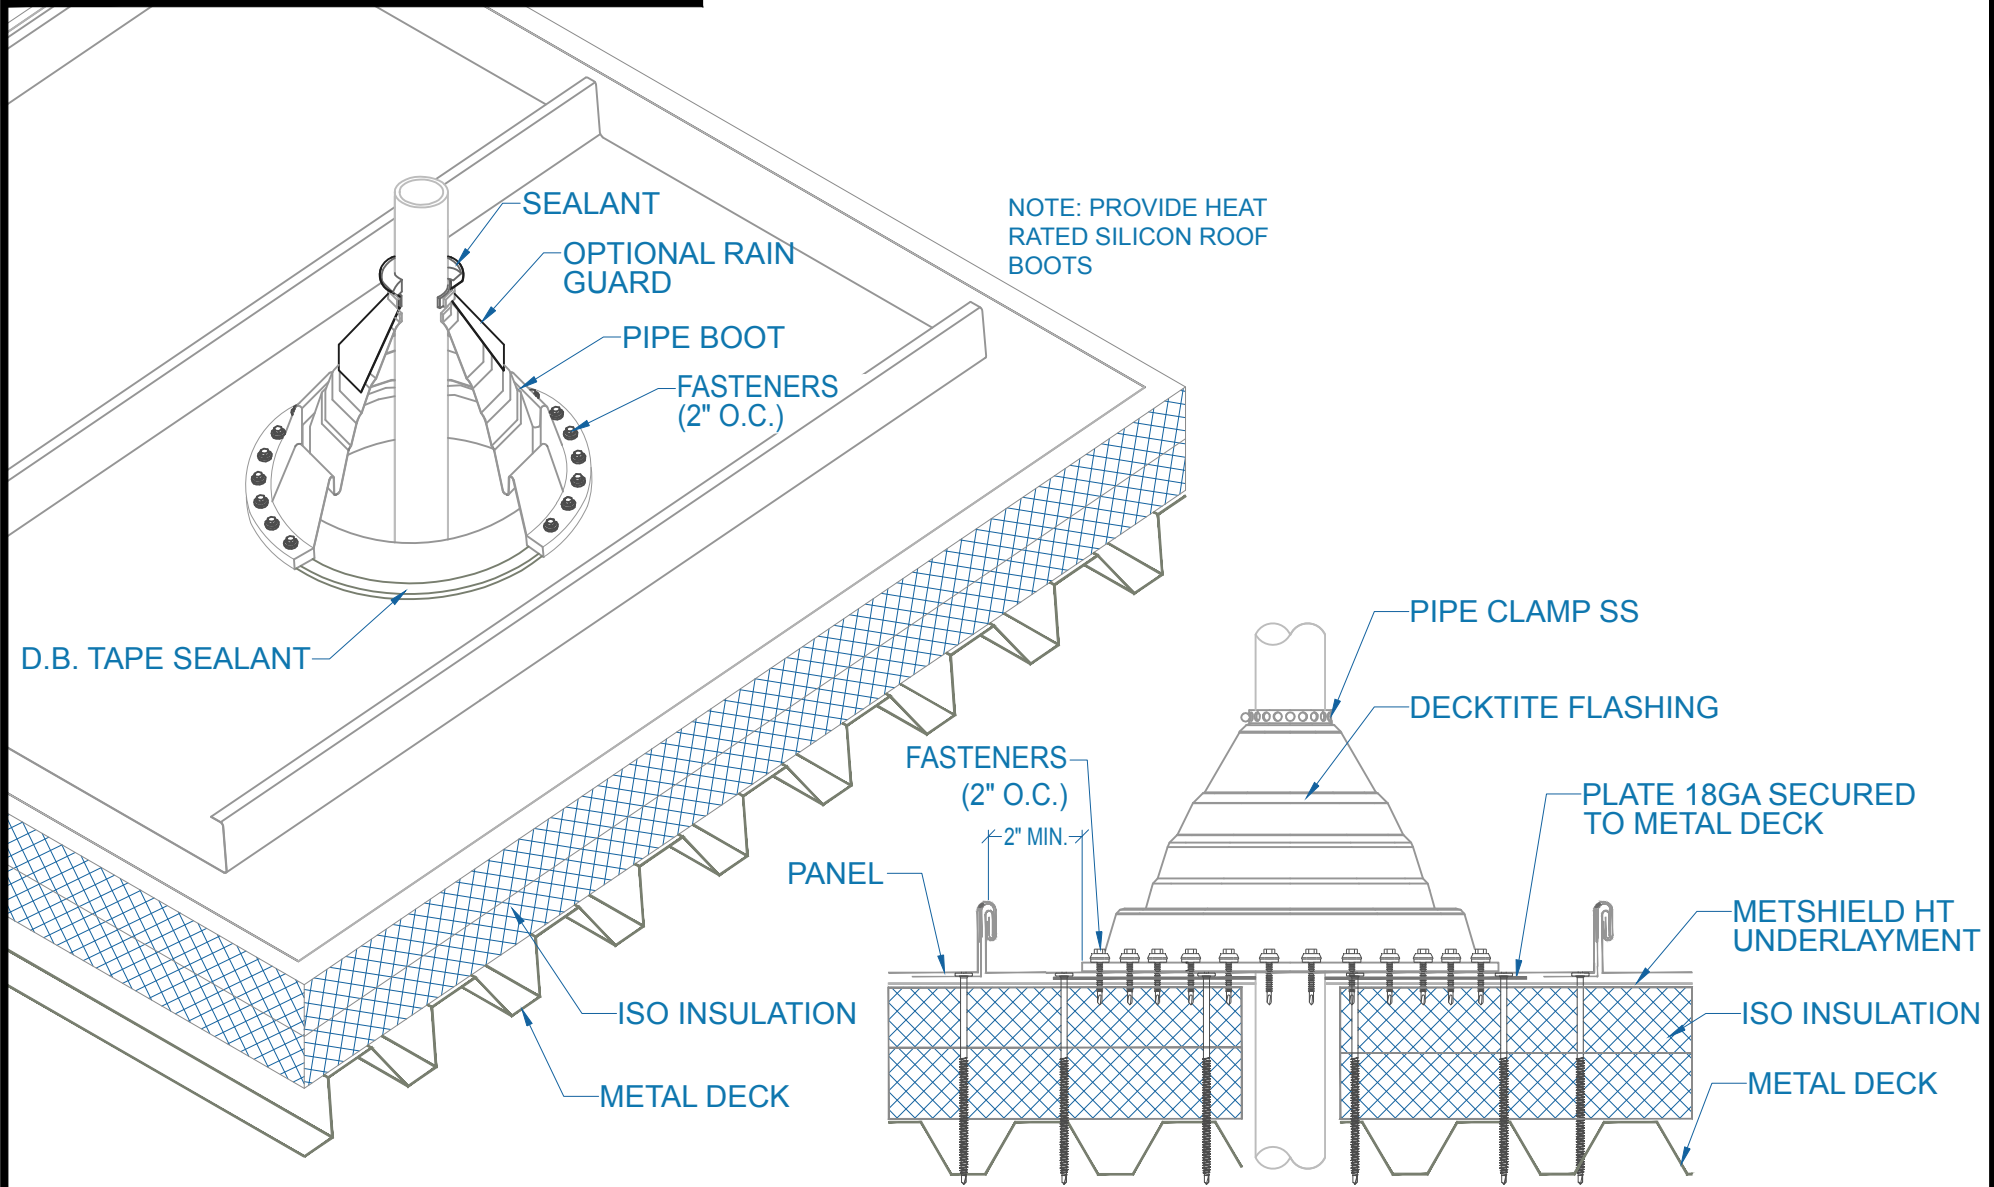

DMC 200S - ISO w/ METAL DECK

EFFECTIVE DATE: 05-21-13
SUBJECT TO CHANGE WITHOUT NOTICE

SCALE: NTS