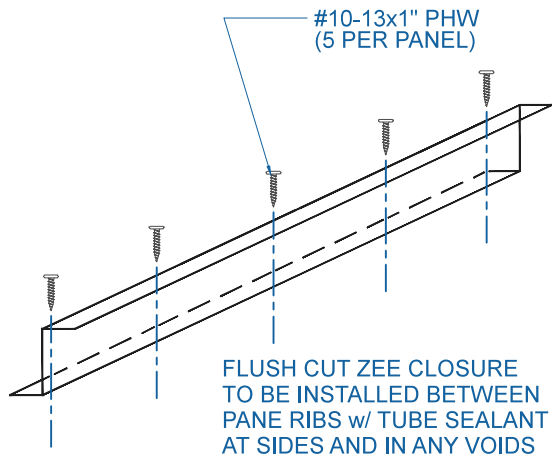

# DMC 200S - ISO w/ METAL DECK

EFFECTIVE DATE: 05-21-13  
 SUBJECT TO CHANGE WITHOUT NOTICE

**PEAK**  
 SCALE: 3" = 1'-0"

**DrexelMetals**  
 Roofing Systems + Custom Fabrication