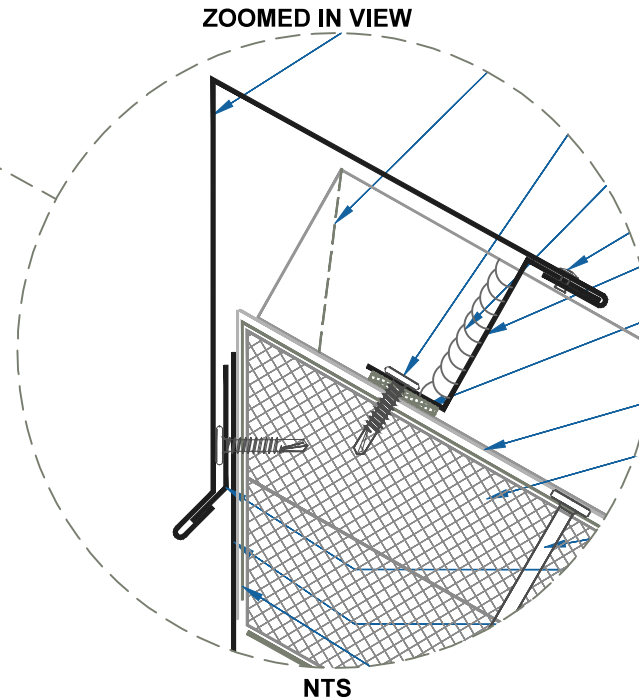

# DMC 200S - ISO w/ METAL DECK

EFFECTIVE DATE: 05-21-13  
 SUBJECT TO CHANGE WITHOUT NOTICE

**PEAK**  
 SCALE: 3" = 1'-0"

**DrexelMetals**  
 Roofing Systems + Custom Fabrication