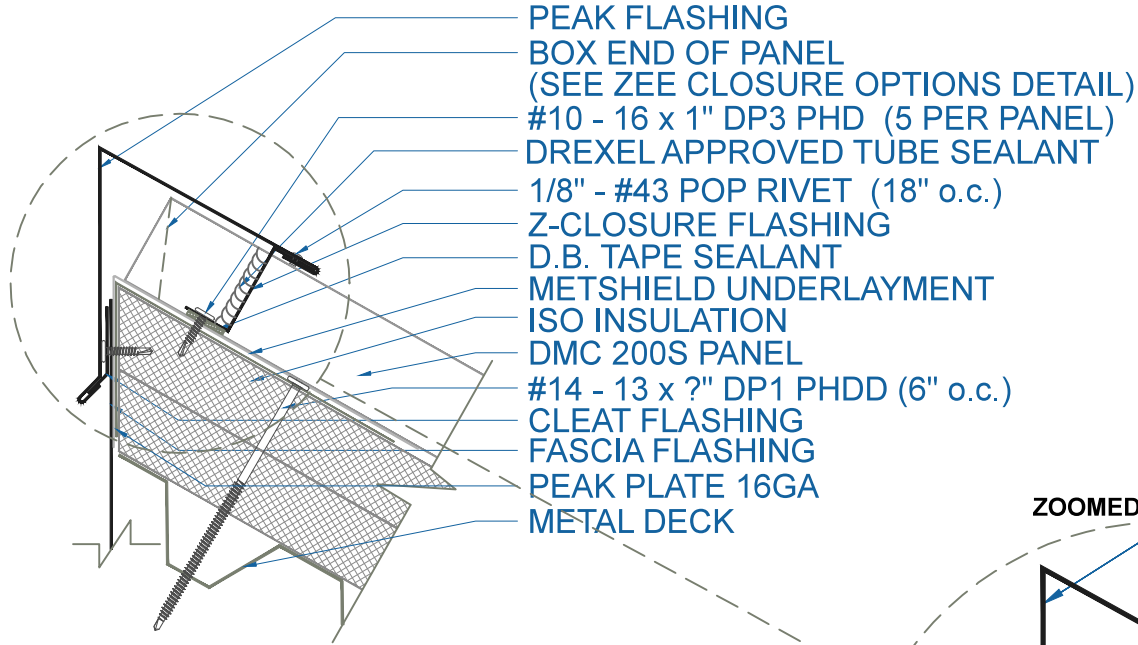

# DMC 200S - ISO w/ METAL DECK

EFFECTIVE DATE: 05-21-13  
 SUBJECT TO CHANGE WITHOUT NOTICE

**PEAK**  
 SCALE: 3" = 1'-0"

**DrexelMetals**  
 Roofing Systems + Custom Fabrication