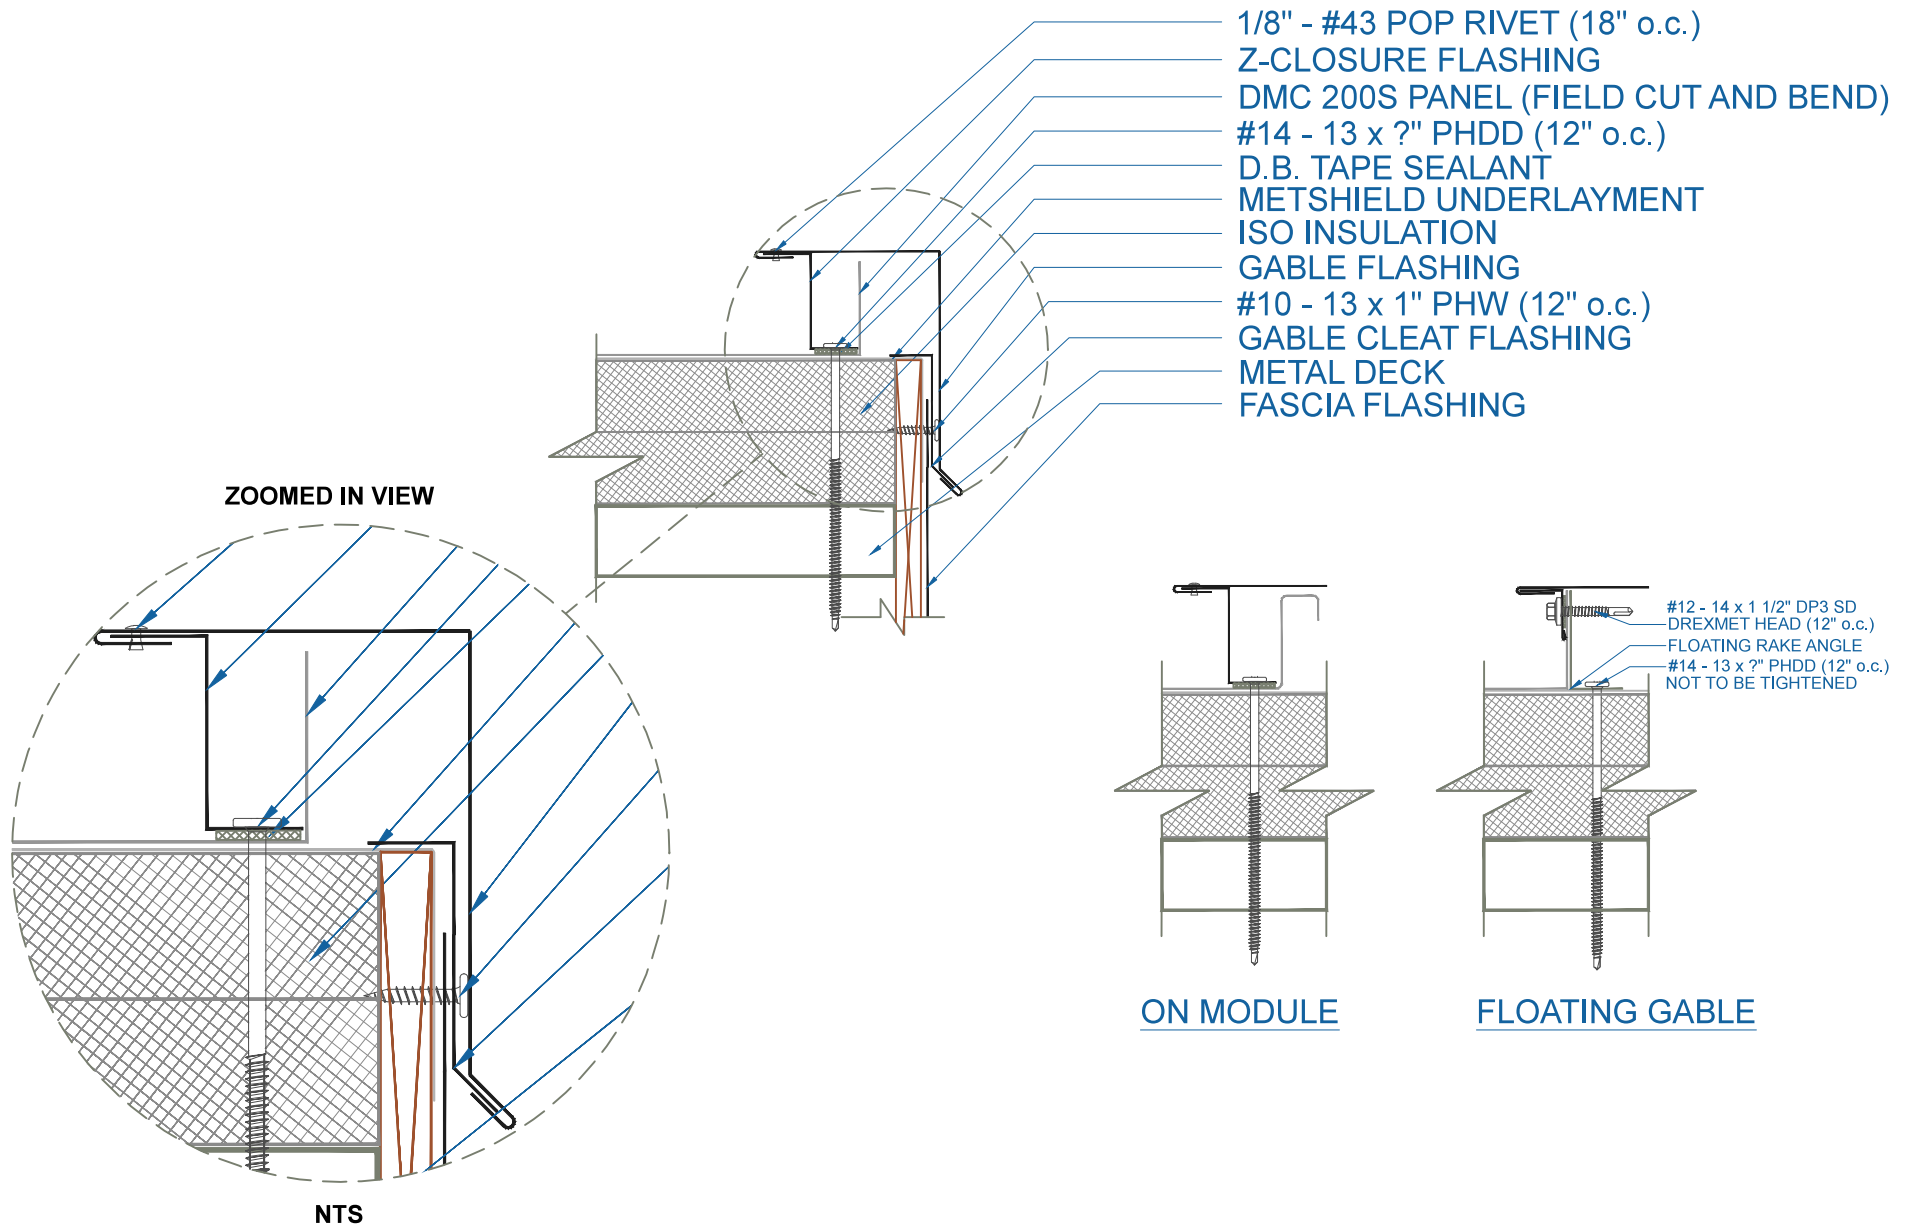

# DMC 200S - ISO w/ METAL DECK

EFFECTIVE DATE: 04-10-2013  
 SUBJECT TO CHANGE WITHOUT NOTICE

**GABLE**  
 SCALE: 3" = 1'-0"

**DrexelMetals**  
 Roofing Systems + Custom Fabrication