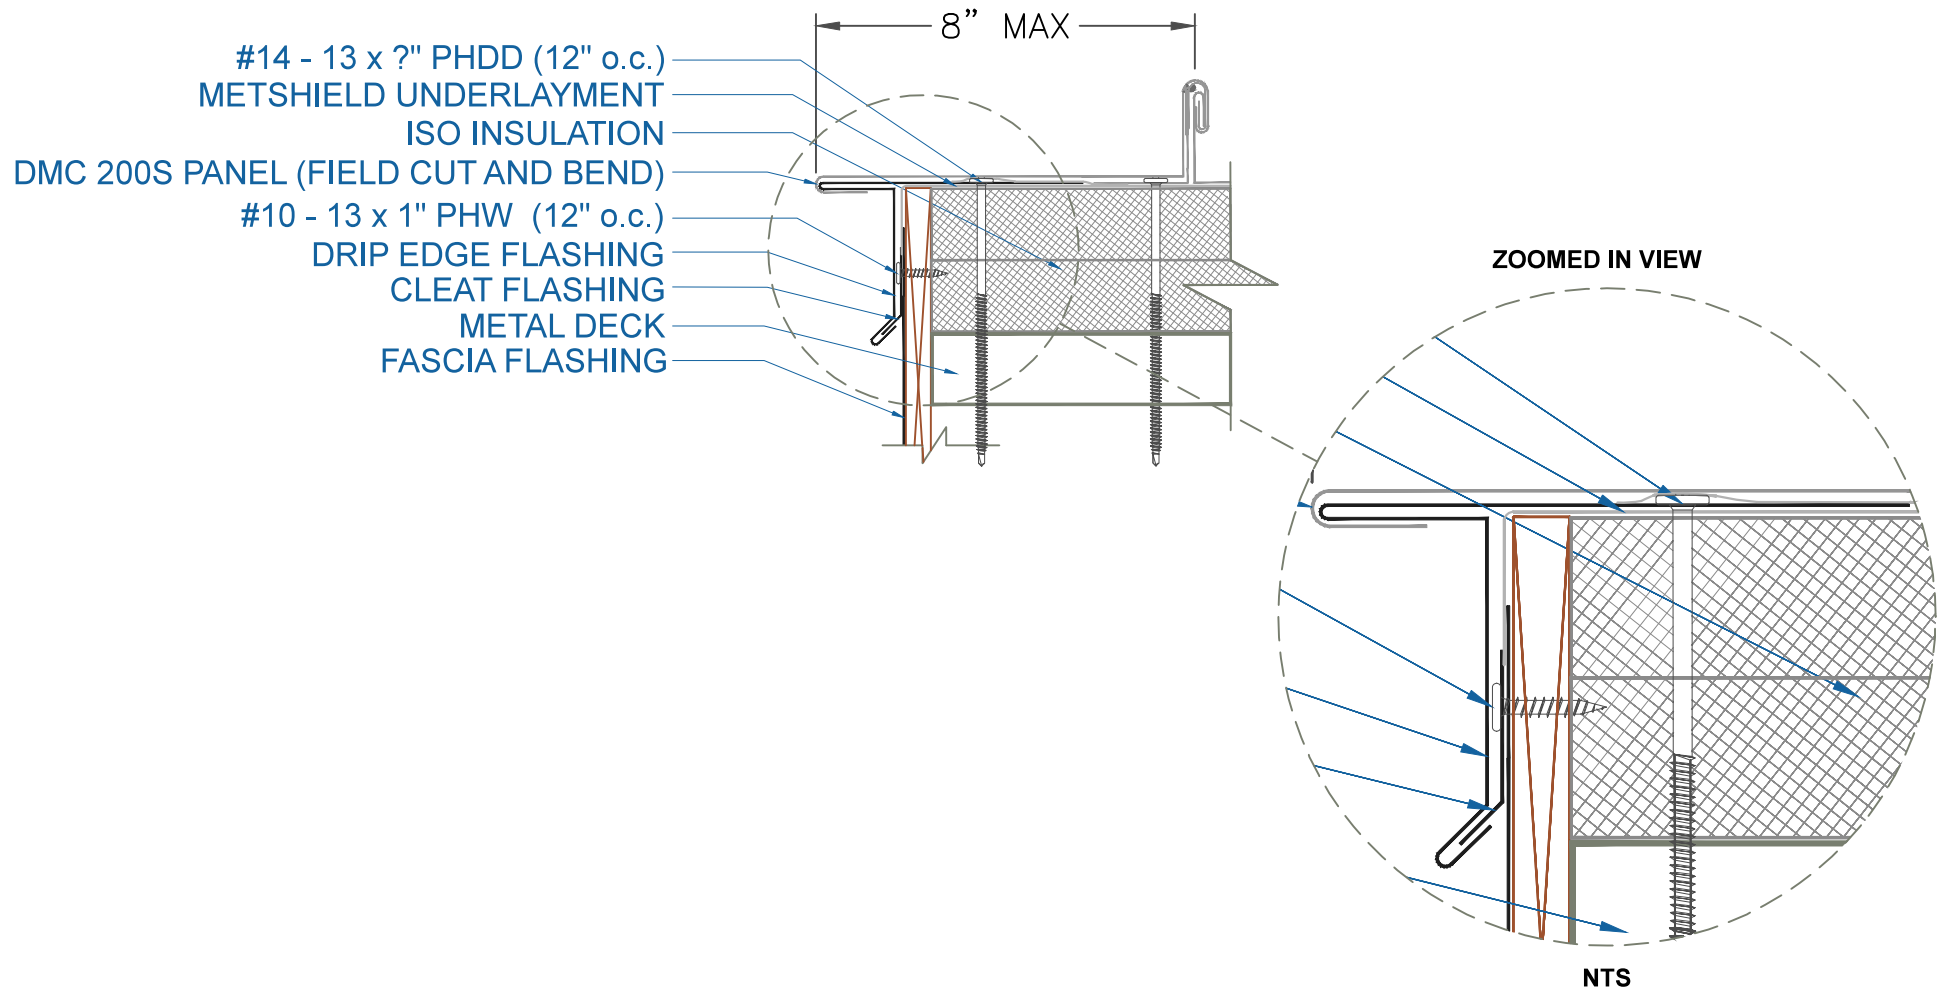

DMC 200S - ISO w/ METAL DECK

GABLE ALTERNATE / CURVED

EFFECTIVE DATE: 03-22-2013
SUBJECT TO CHANGE WITHOUT NOTICE

SCALE: 3" = 1'-0"