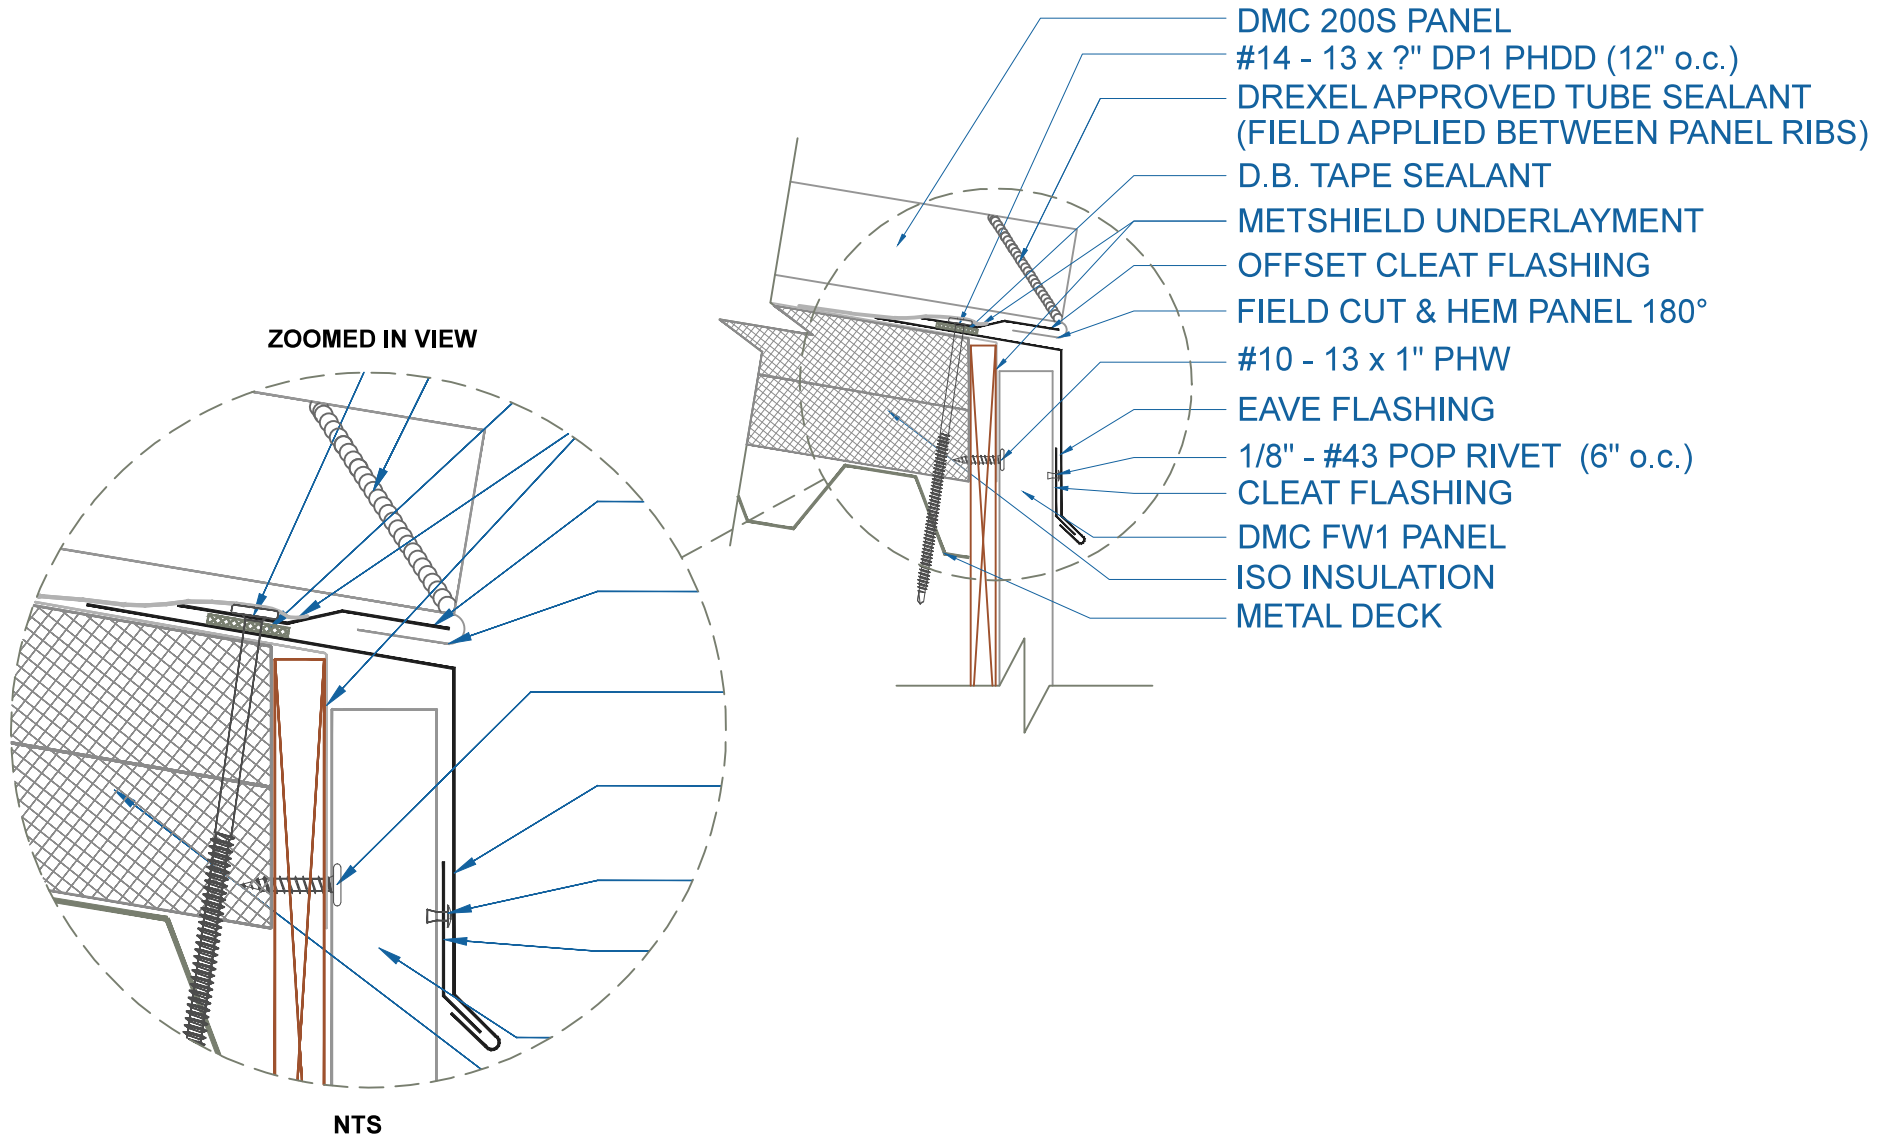

DMC 200S - ISO w/ METAL DECK

EFFECTIVE DATE: 03-22-2013
 SUBJECT TO CHANGE WITHOUT NOTICE

EAVE w/FLUSH PANEL

SCALE: 3" = 1'-0"