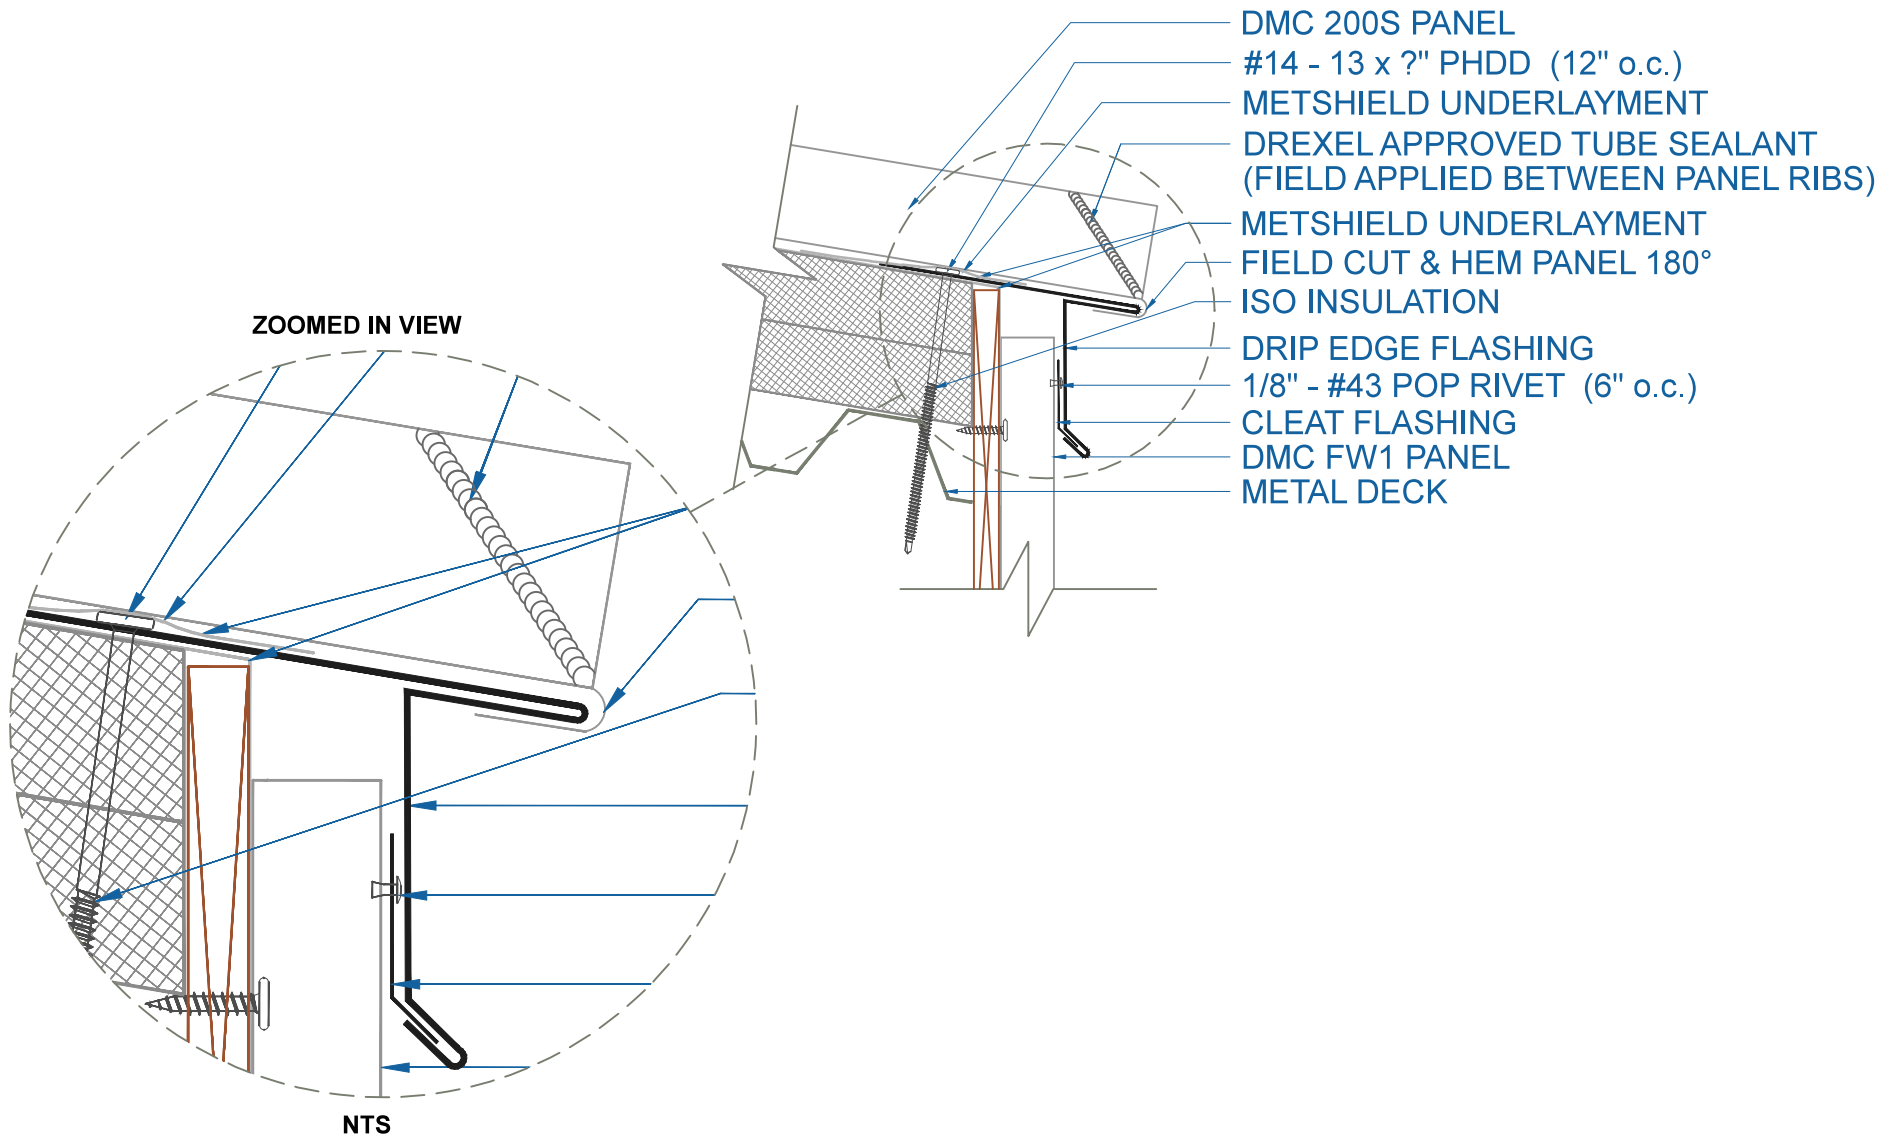

DMC 200S - ISO w/ METAL DECK

DRIP EDGE w/ FLUSH PANEL

SCALE: 3" = 1'-0"

EFFECTIVE DATE: 03-22-2013
SUBJECT TO CHANGE WITHOUT NOTICE