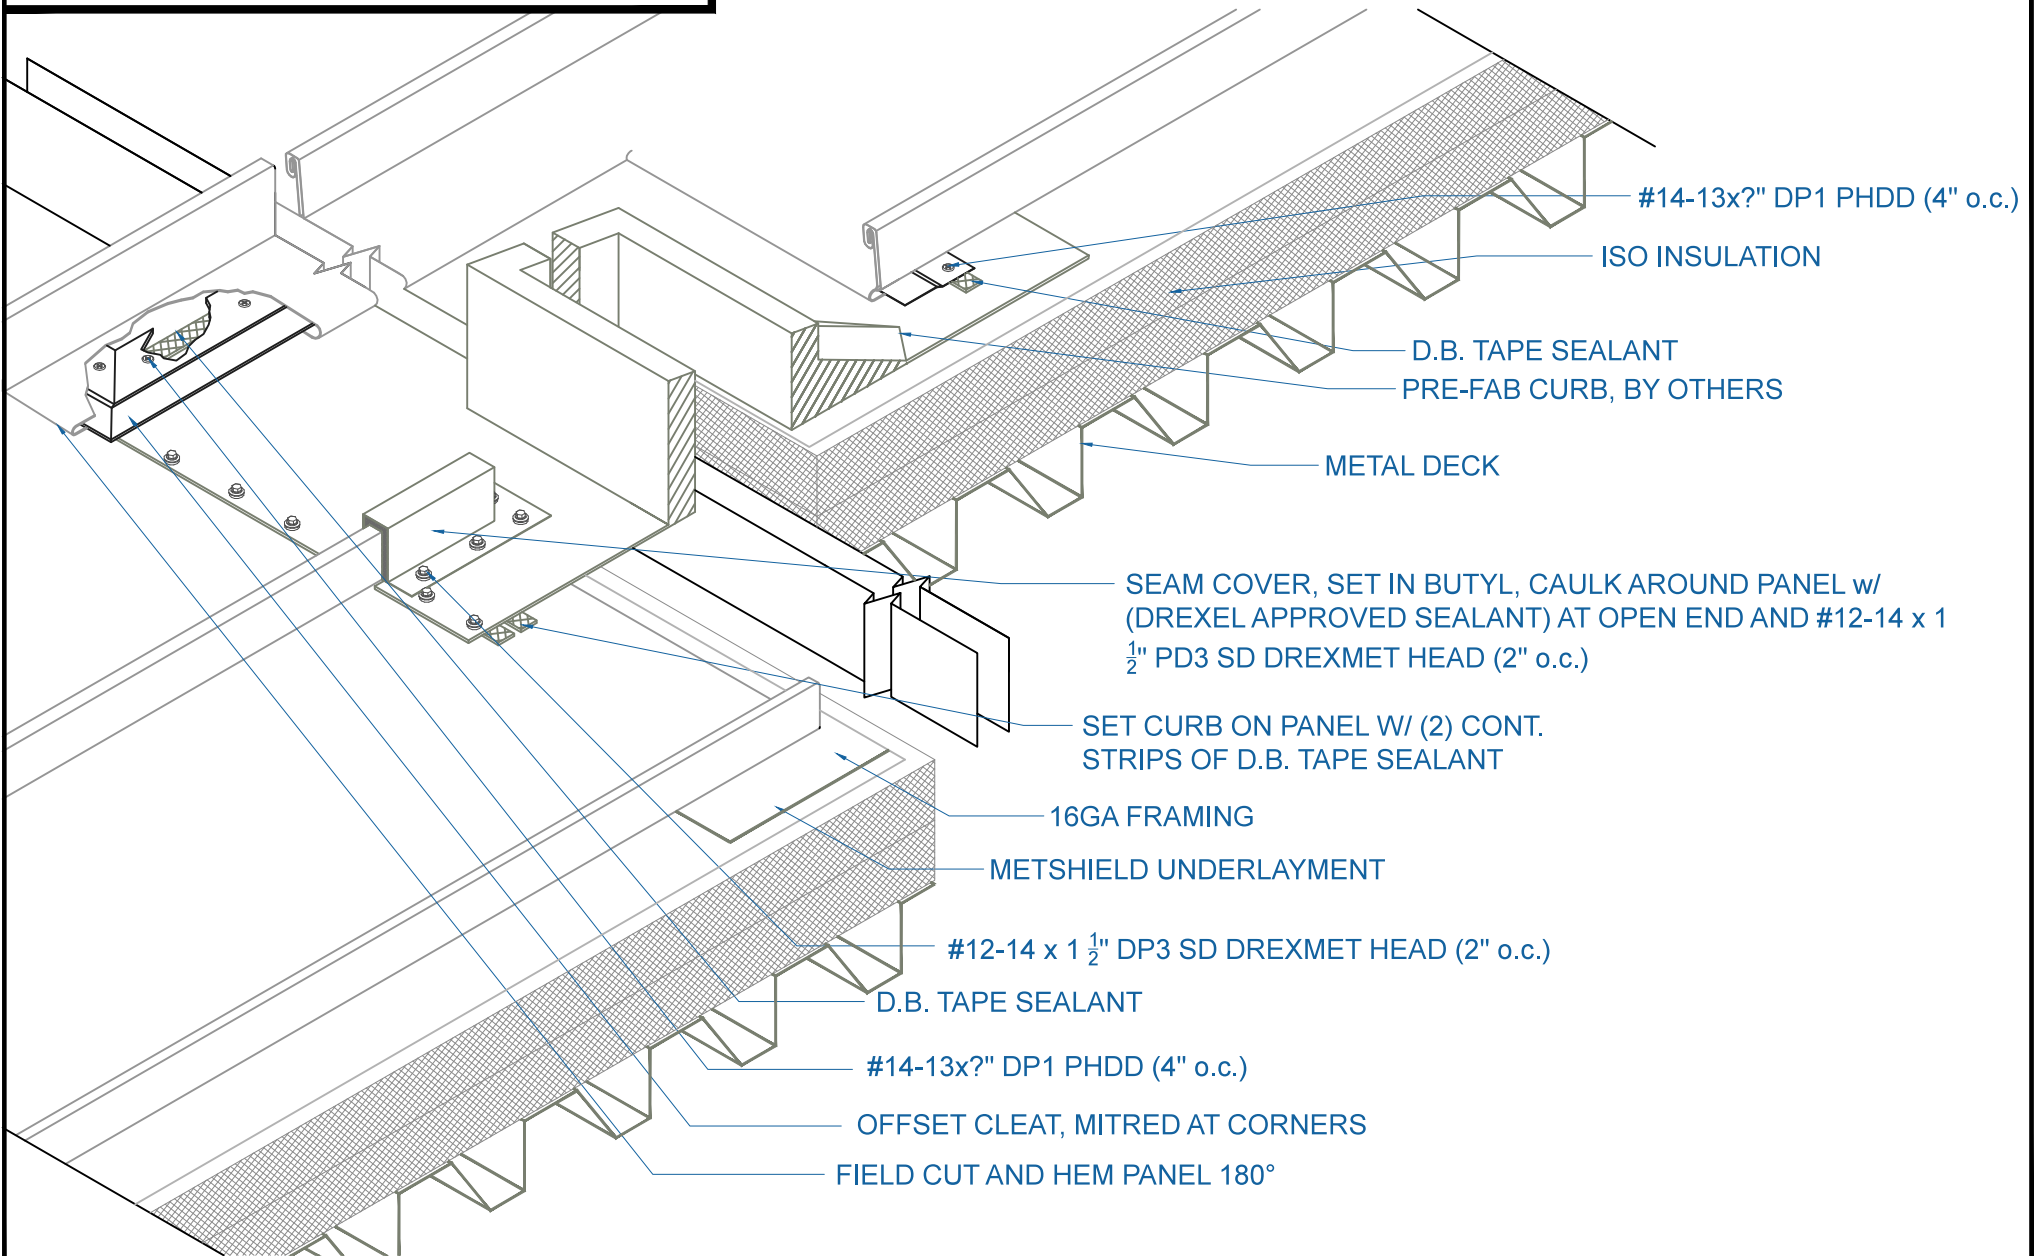

DMC 200S - ISO w/ METAL DECK

EFFECTIVE DATE: 05-22-2013
SUBJECT TO CHANGE WITHOUT NOTICE

CURB DETAIL

SCALE: NTS