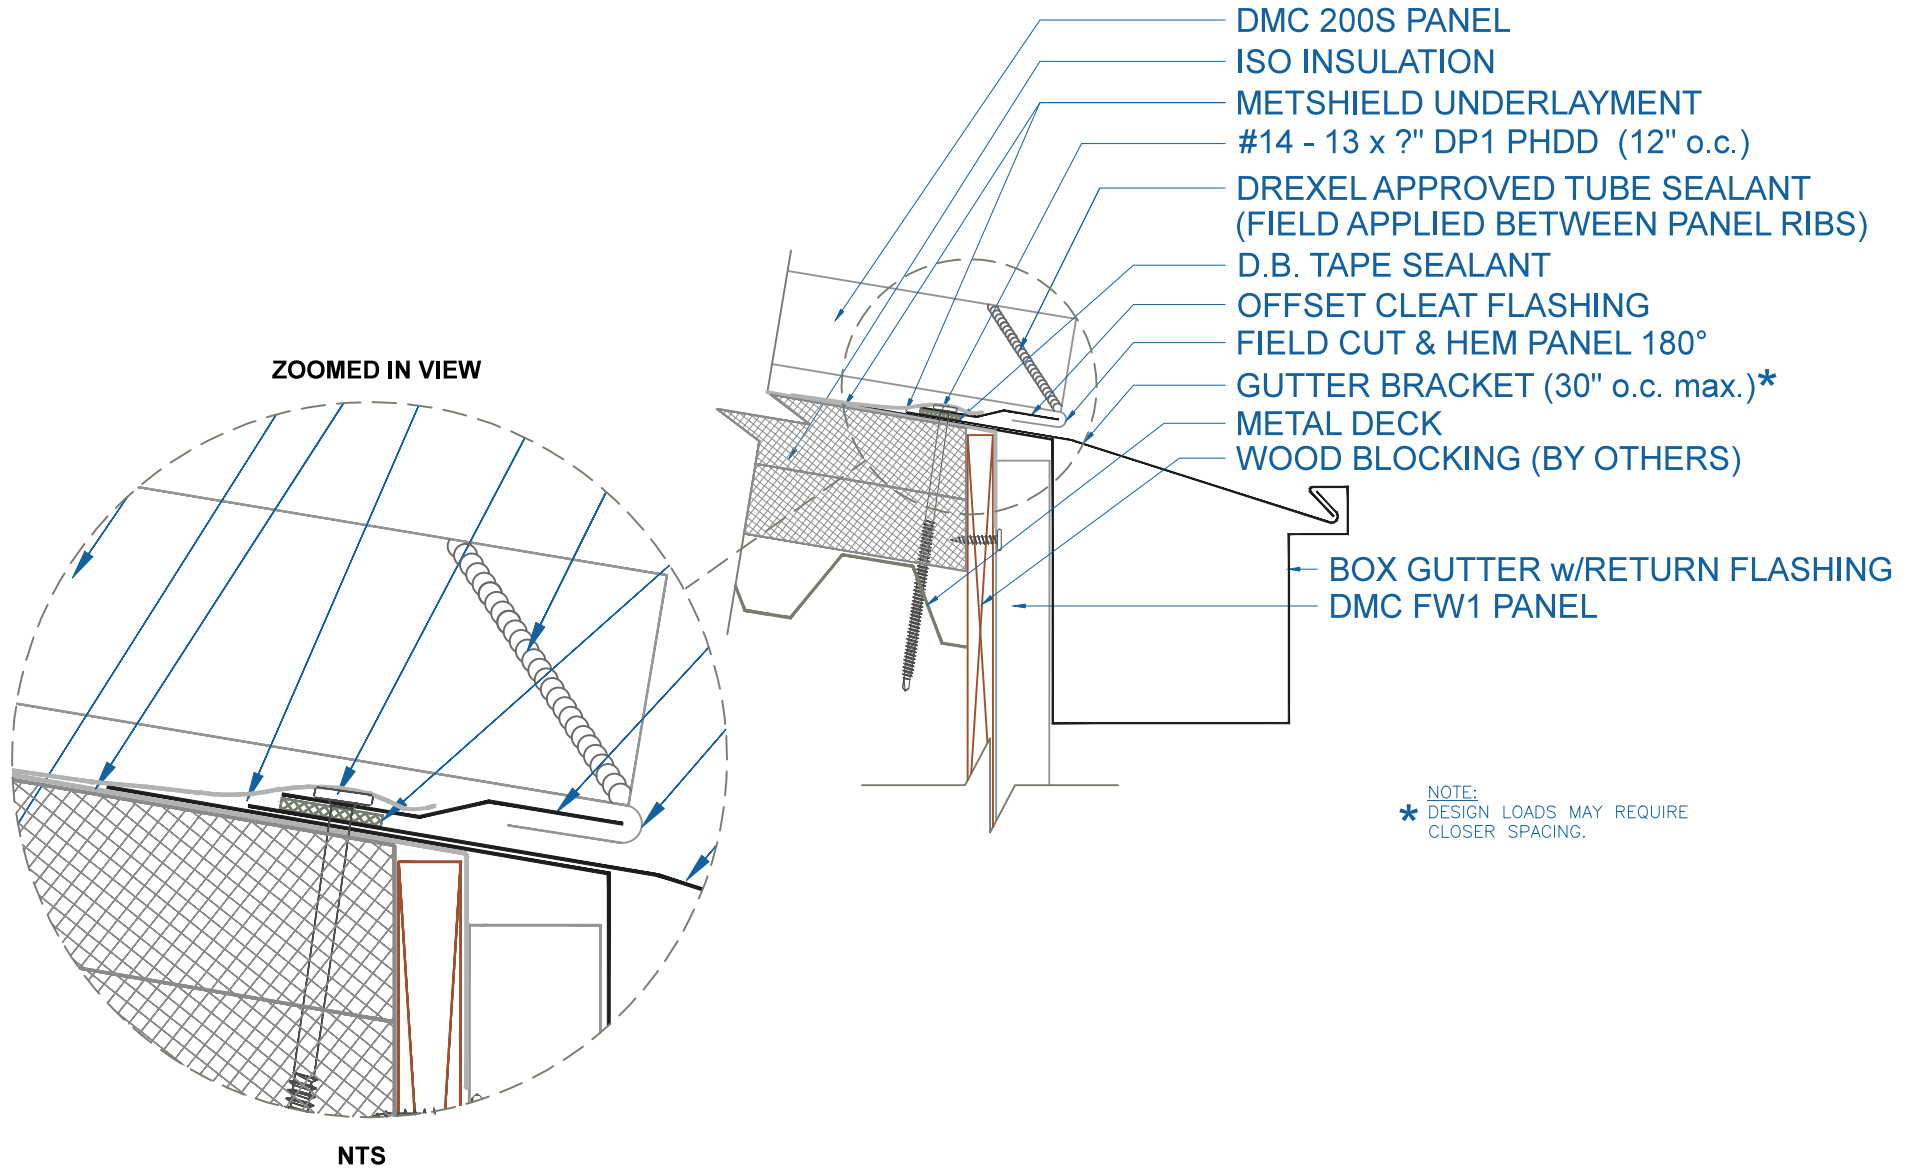

# DMC 200S - ISO w/ METAL DECK

## BOX GUTTER - w/RETURN w/FLUSH PANEL

EFFECTIVE DATE: 03-08-2013  
SUBJECT TO CHANGE WITHOUT NOTICE

SCALE: 3" = 1'-0"