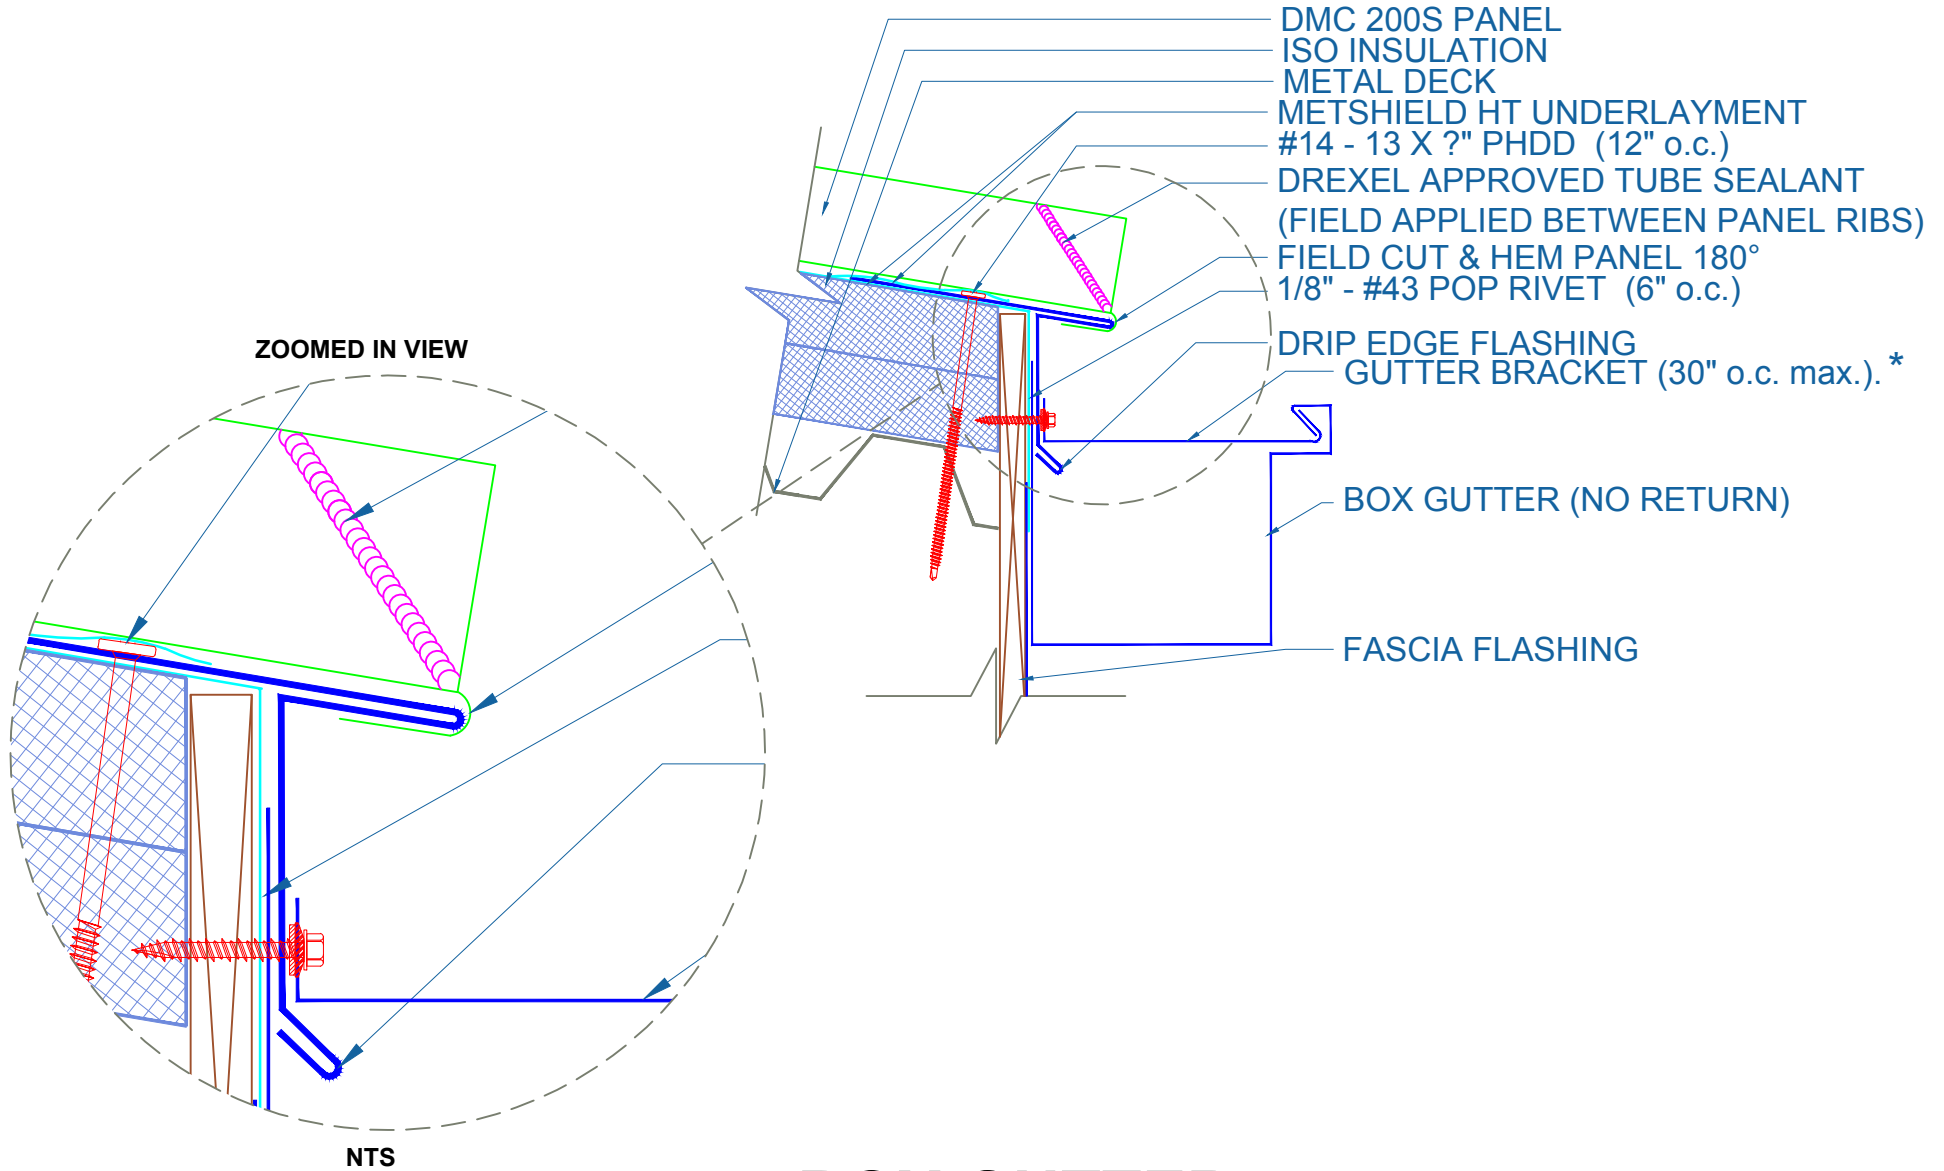

DMC 200S - ISO w/ METAL DECK

BOX GUTTER W/DRIP EDGE NO RETURN

SCALE: 3" = 1'-0"

EFFECTIVE DATE: 03-22-2013
SUBJECT TO CHANGE WITHOUT NOTICE