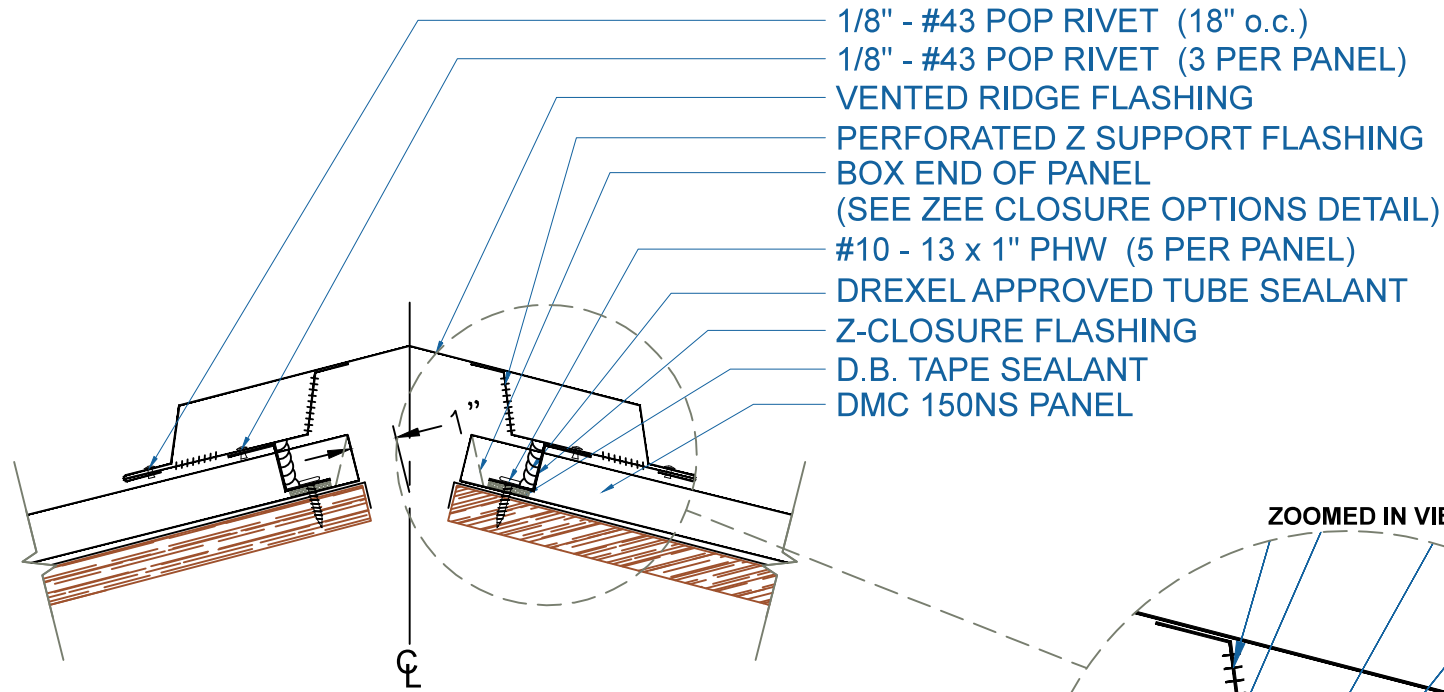

DMC 150NS - PLYWOOD

NOTE:
1.) NET FREE AREA = 6.16 SQ IN/FT

VENTED RIDGE / HIP

SCALE: 3" = 1'-0"

EFFECTIVE DATE: 02-15-2013
SUBJECT TO CHANGE WITHOUT NOTICE