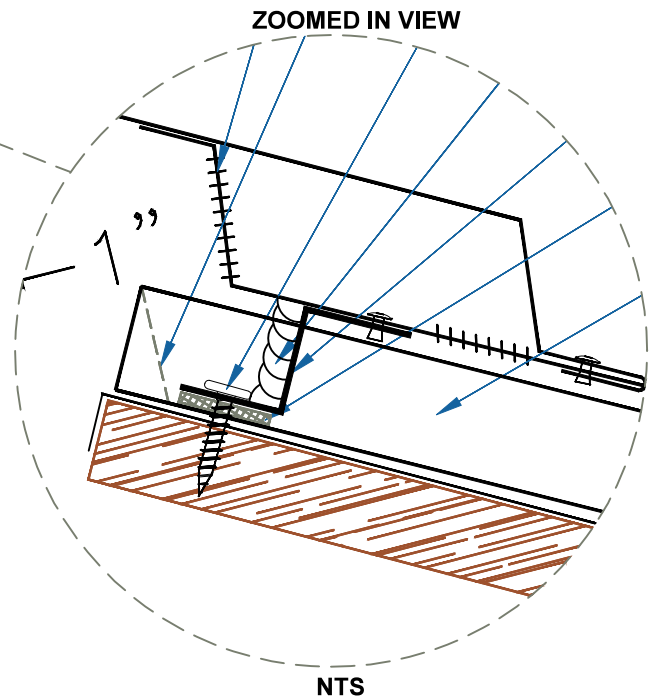

DMC 150NS - PLYWOOD

NOTE:
1.) NET FREE AREA = 6.16 SQ IN/FT

VENTED RIDGE / HIP

SCALE: 3" = 1'-0"

EFFECTIVE DATE: 02-15-2013
SUBJECT TO CHANGE WITHOUT NOTICE