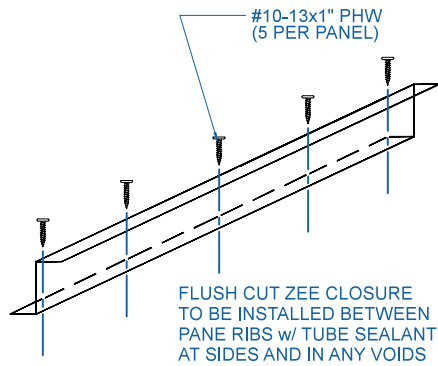

DMC 150NS - PLYWOOD

NOTE:
1.) NET FREE AREA = 6.16 SQ IN/FT

VENTED RIDGE / HIP

SCALE: 3" = 1'-0"

EFFECTIVE DATE: 02-15-2013
SUBJECT TO CHANGE WITHOUT NOTICE