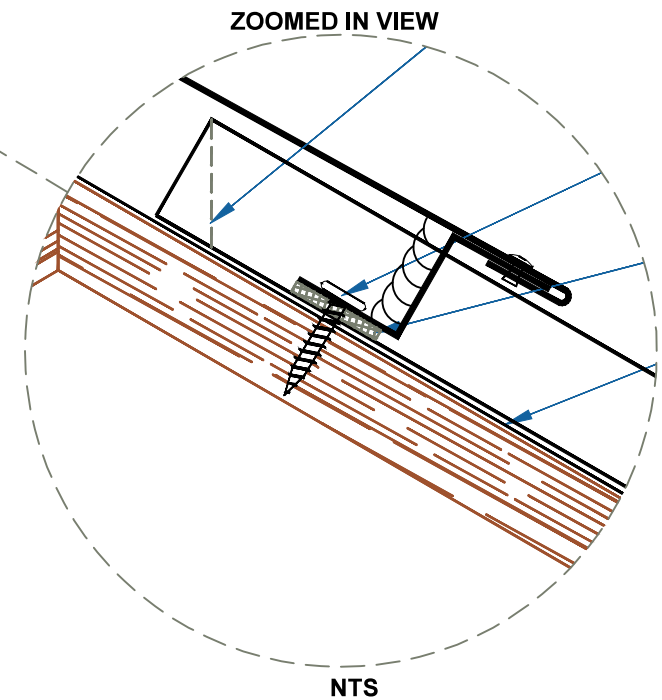

DMC 150NS - PLYWOOD

EFFECTIVE DATE: 02-15-2013
SUBJECT TO CHANGE WITHOUT NOTICE

RIDGE / HIP

SCALE: 3" = 1'-0"

Drexel Metals
Roofing Systems + Custom Fabrication