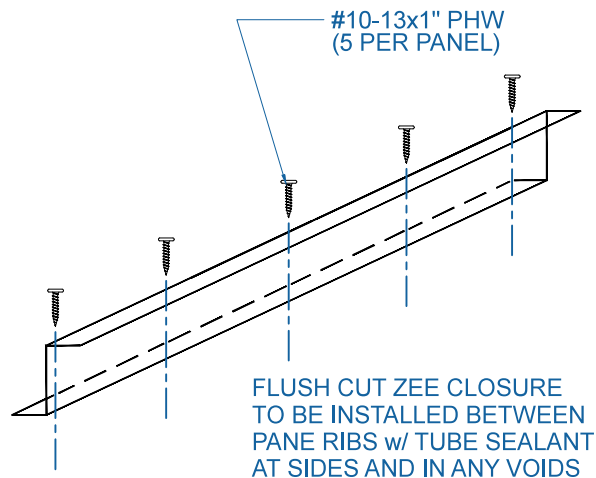

DMC 150NS - PLYWOOD

EFFECTIVE DATE: 02-15-2013
SUBJECT TO CHANGE WITHOUT NOTICE

RIDGE / HIP

SCALE: 3" = 1'-0"

Drexel Metals
Roofing Systems + Custom Fabrication