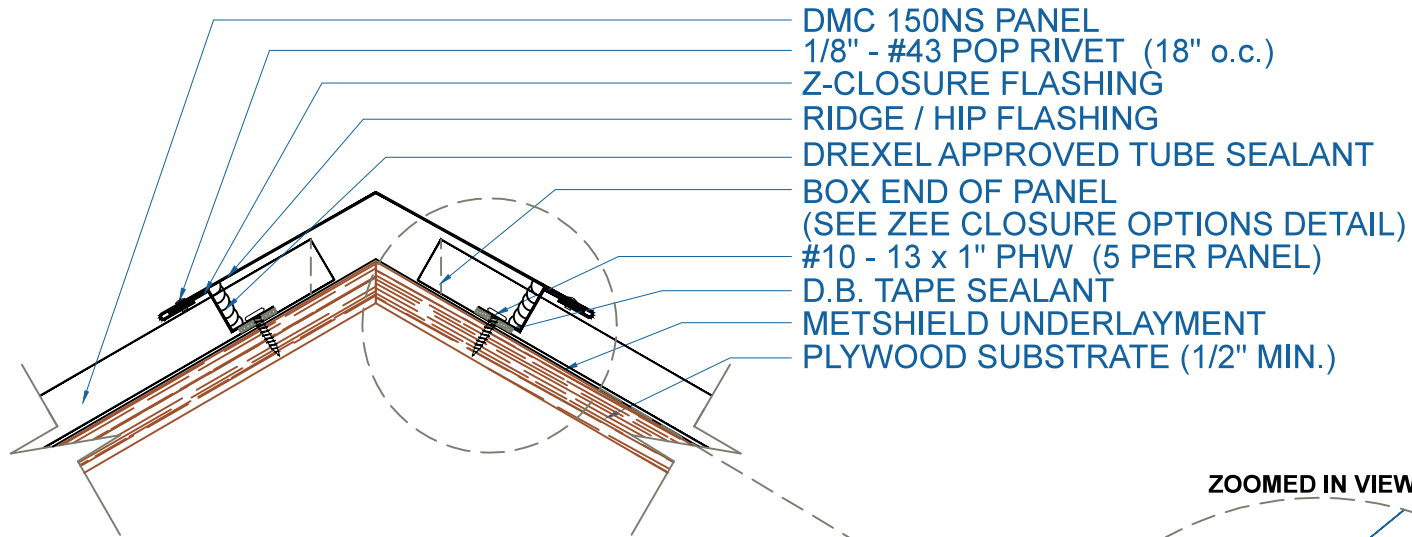

DMC 150NS - PLYWOOD

EFFECTIVE DATE: 02-15-2013
SUBJECT TO CHANGE WITHOUT NOTICE

RIDGE / HIP

SCALE: 3" = 1'-0"

Drexel Metals
Roofing Systems + Custom Fabrication