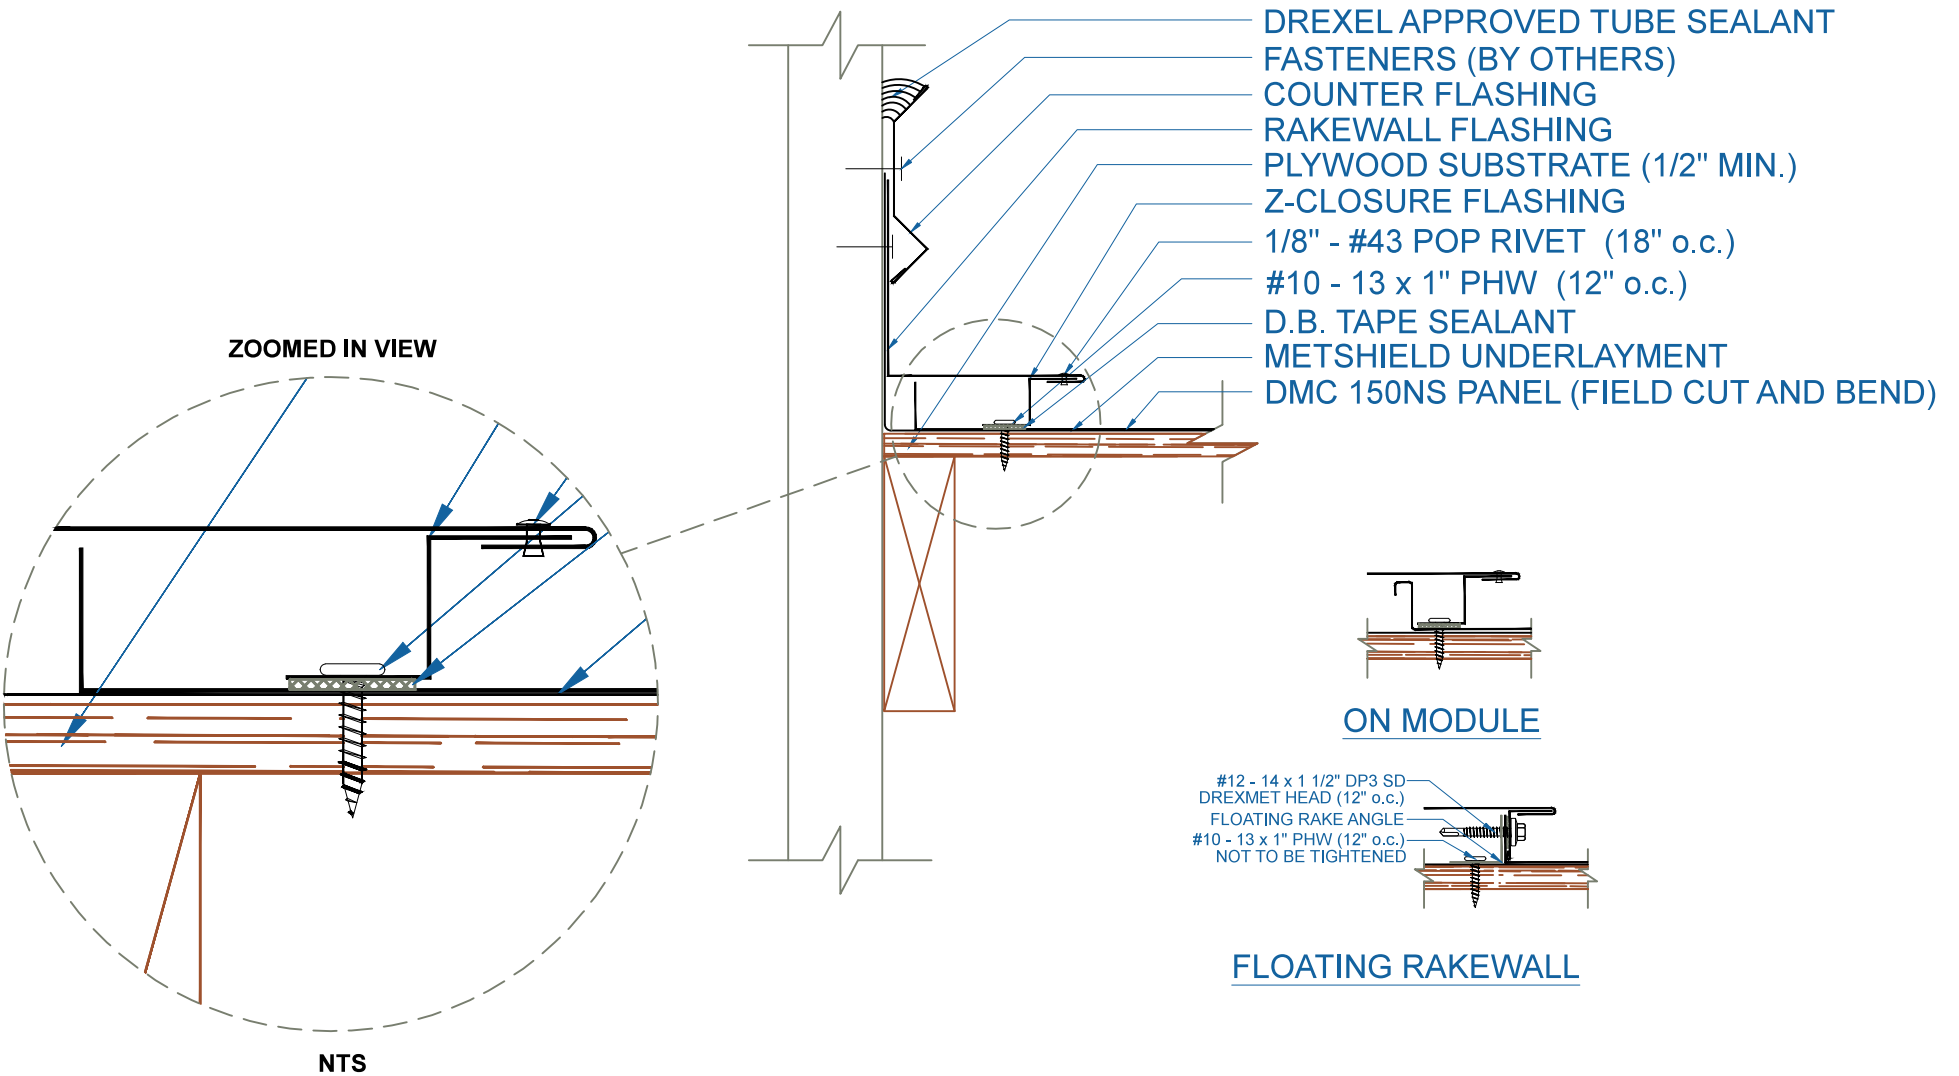

DMC 150NS - PLYWOOD

EFFECTIVE DATE: 02-15-2013
SUBJECT TO CHANGE WITHOUT NOTICE

RAKEWALL

SCALE: 3" = 1'-0"