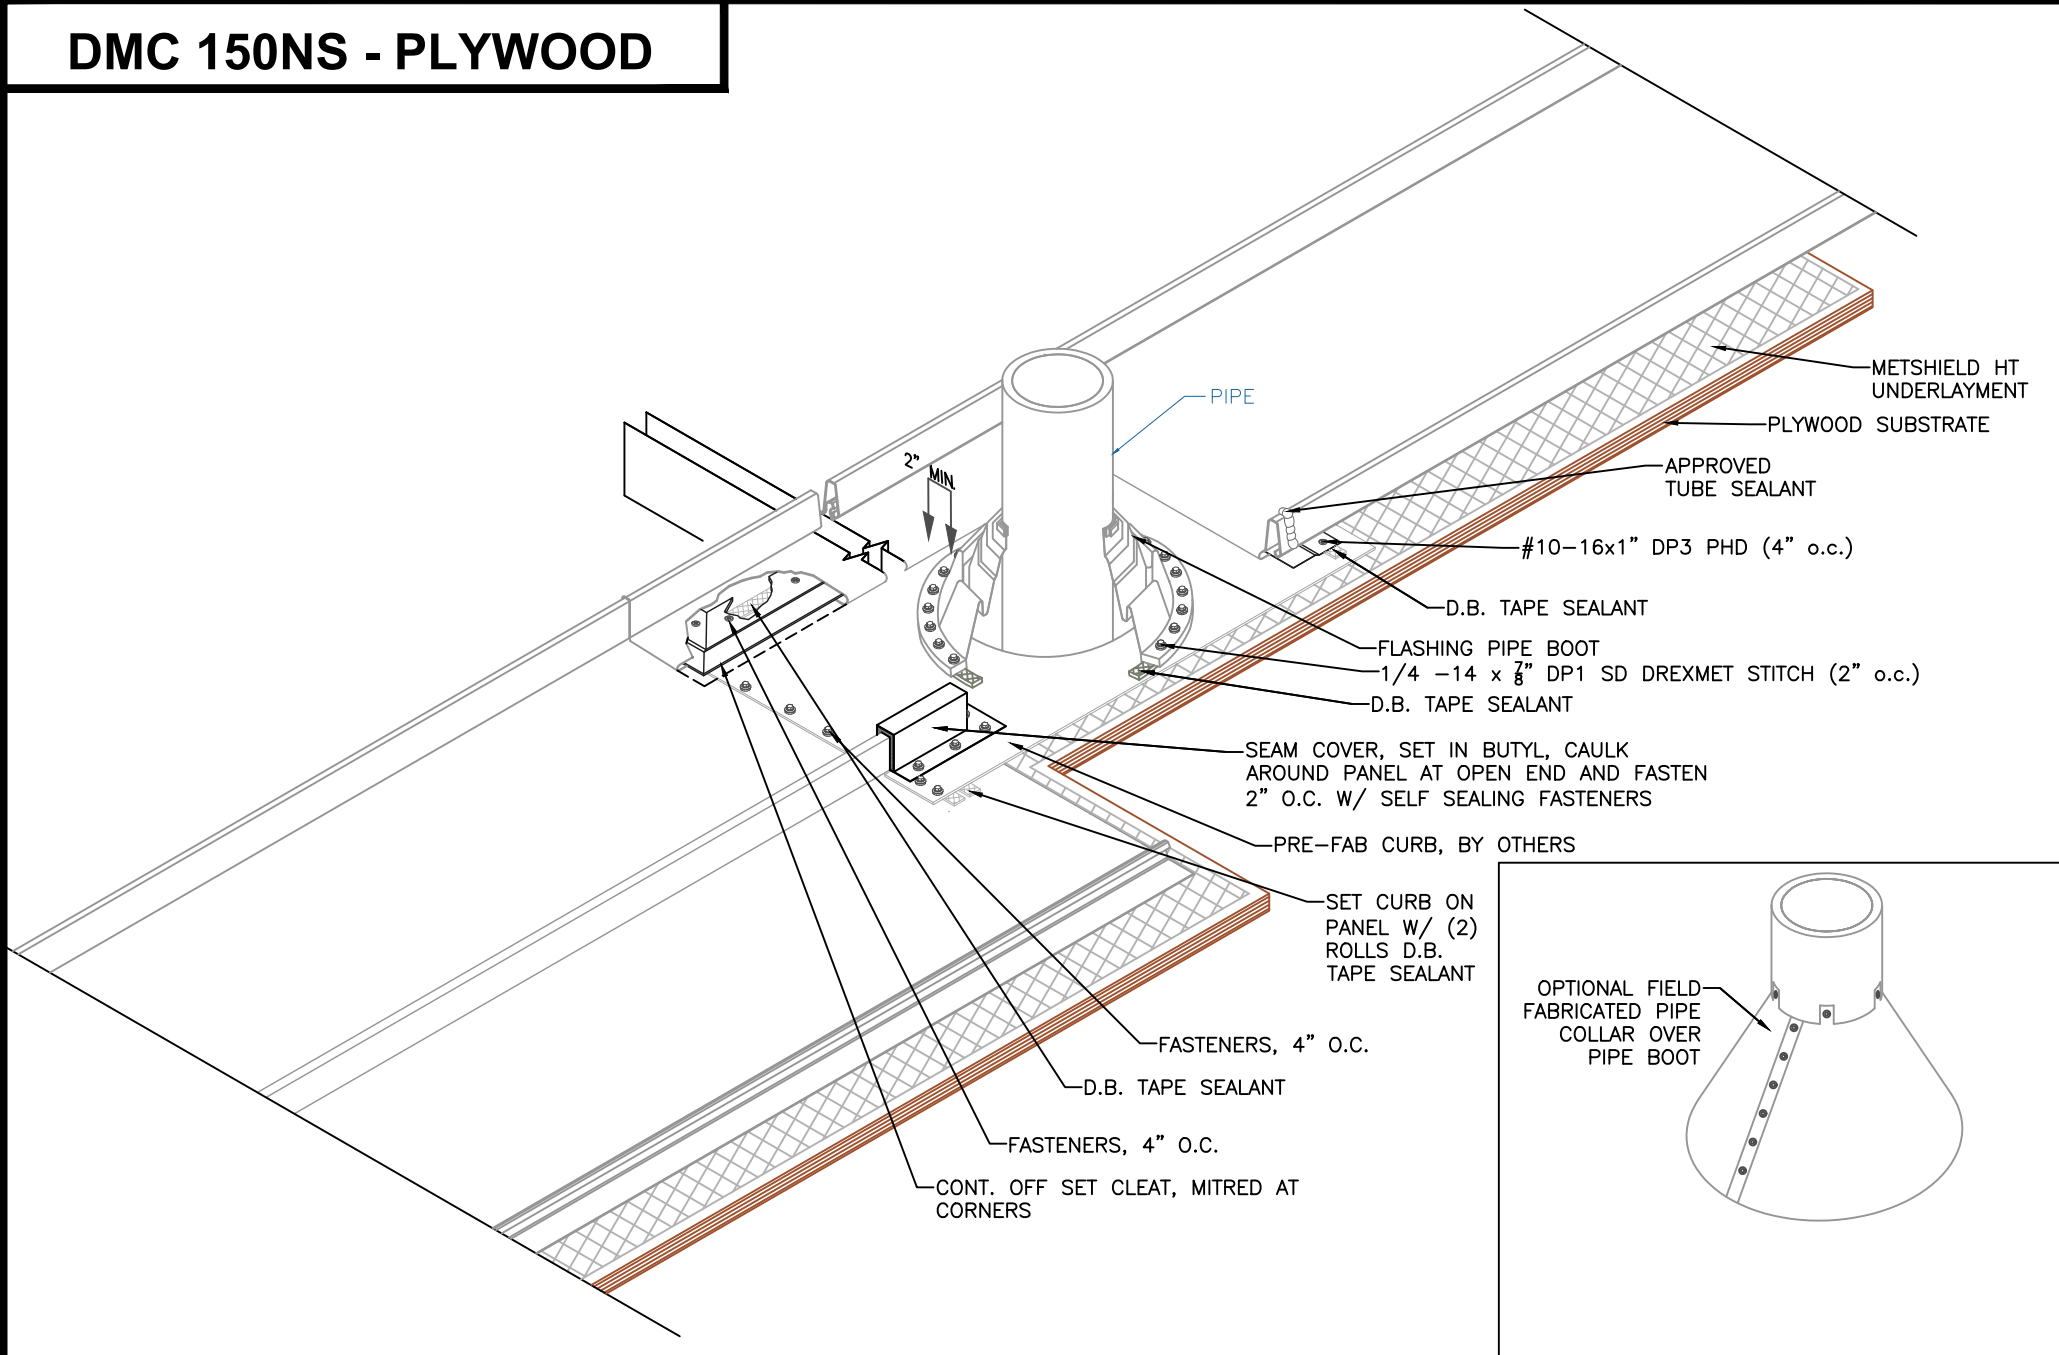

DMC 150NS - PLYWOOD

EFFECTIVE DATE: 03-31-22
SUBJECT TO CHANGE WITHOUT NOTICE

PIPE FLASHING DETAIL

SCALE: NTS