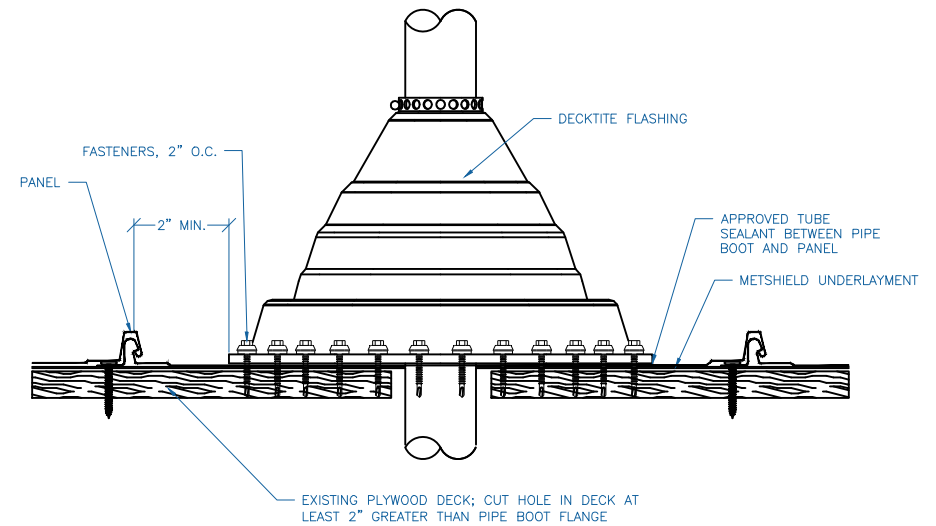

DMC 150NS - PLYWOOD

EFFECTIVE DATE: 02-22-2013
SUBJECT TO CHANGE WITHOUT NOTICE

PIPE FLASHING DETAIL

SCALE: NTS

Drexel Metals
Roofing Systems + Custom Fabrication