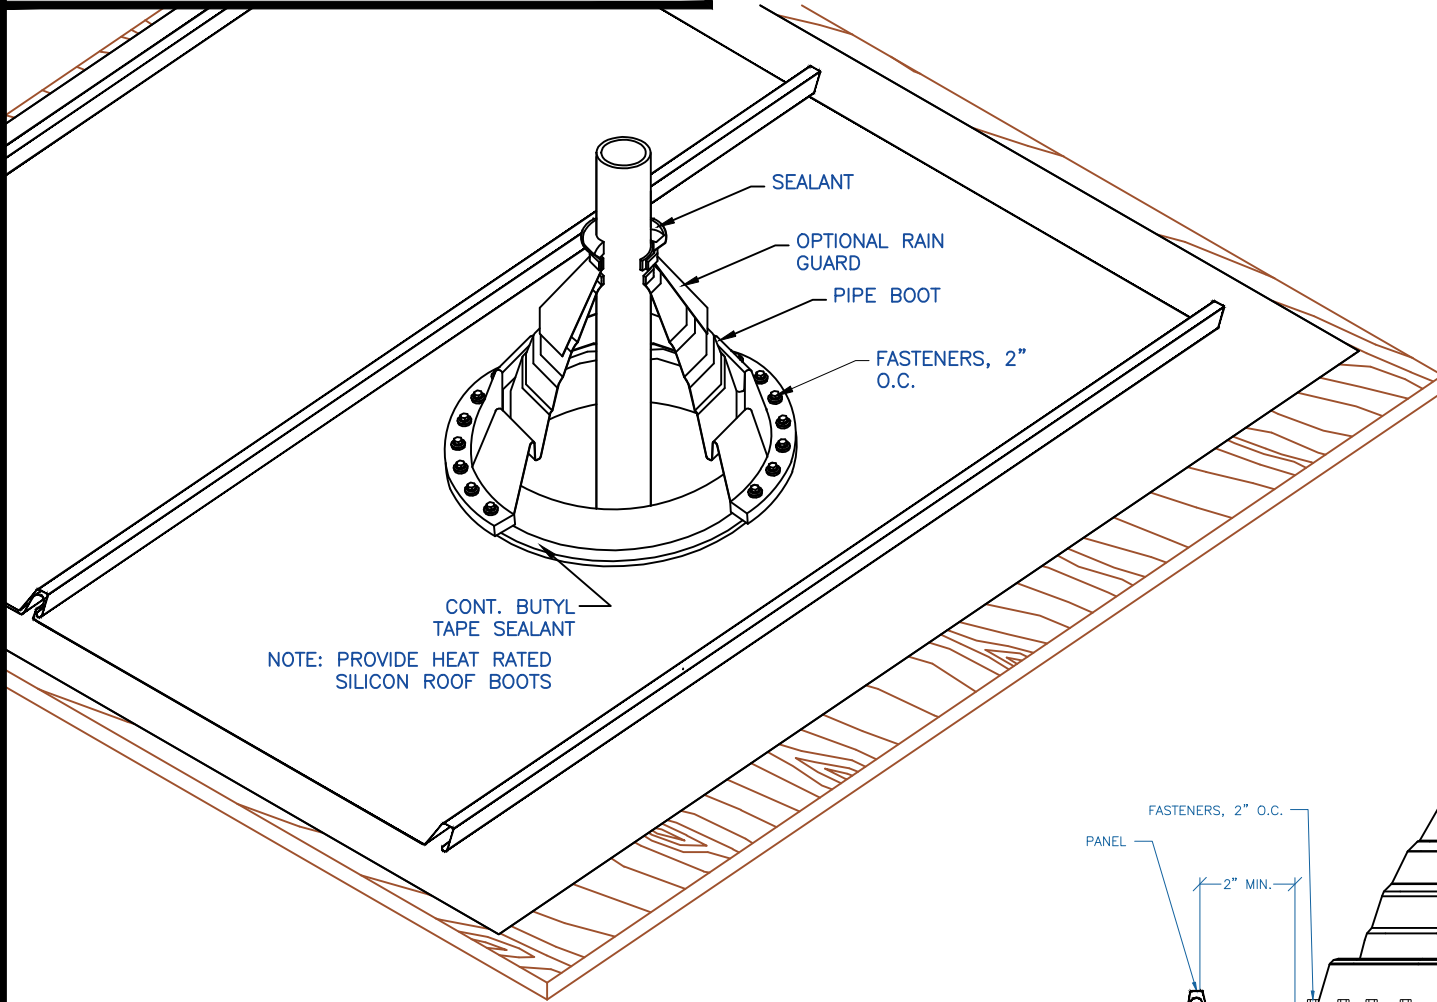

DMC 150NS - PLYWOOD

EFFECTIVE DATE: 02-22-2013
SUBJECT TO CHANGE WITHOUT NOTICE

PIPE FLASHING DETAIL

SCALE: NTS

Drexel Metals
Roofing Systems + Custom Fabrication