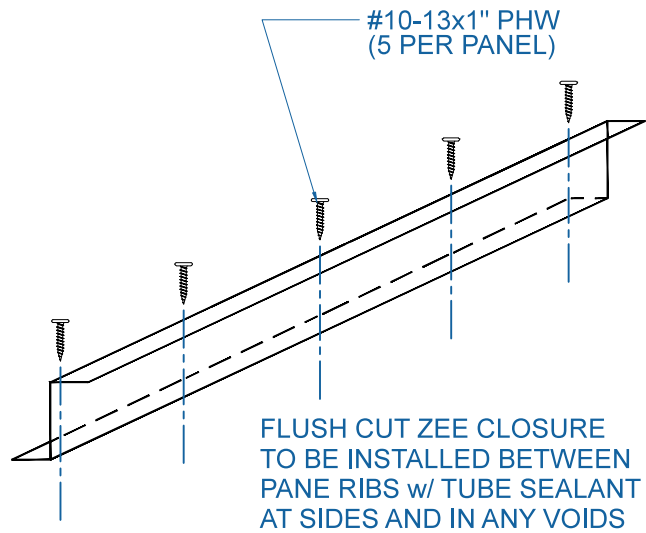

DMC 150NS - PLYWOOD

EFFECTIVE DATE: 02-15-2013
 SUBJECT TO CHANGE WITHOUT NOTICE

PEAK
 SCALE: 3" = 1'-0"

Drexel Metals
 Roofing Systems + Custom Fabrication