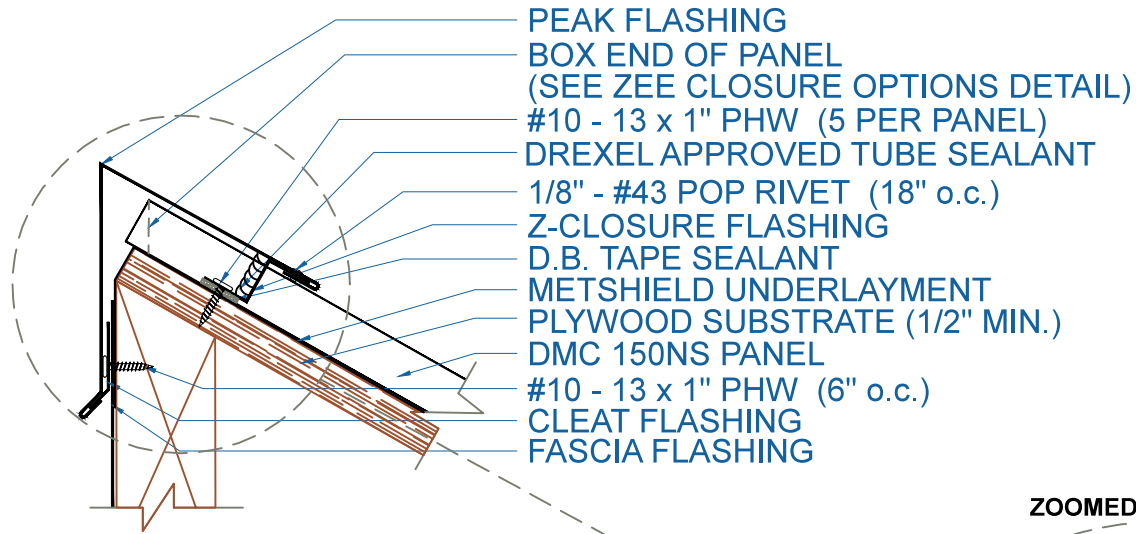

DMC 150NS - PLYWOOD

EFFECTIVE DATE: 02-15-2013
 SUBJECT TO CHANGE WITHOUT NOTICE

PEAK
 SCALE: 3" = 1'-0"

Drexel Metals
 Roofing Systems + Custom Fabrication