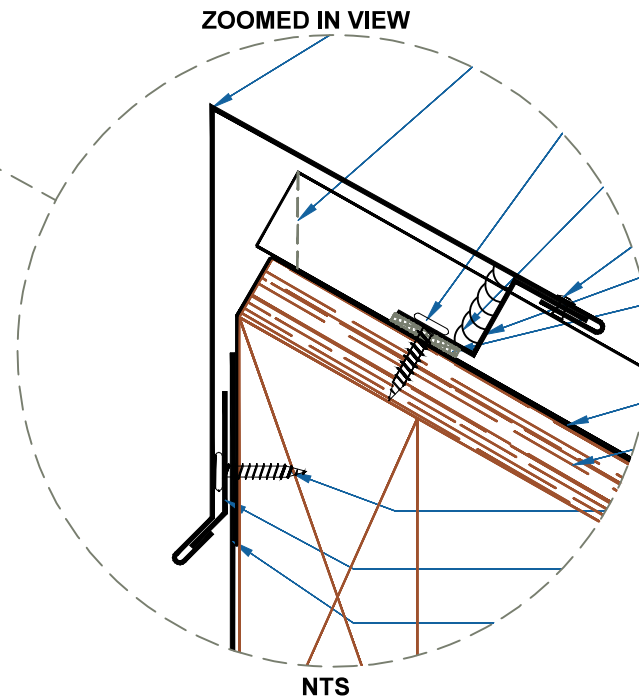

DMC 150NS - PLYWOOD

EFFECTIVE DATE: 02-15-2013
 SUBJECT TO CHANGE WITHOUT NOTICE

PEAK
 SCALE: 3" = 1'-0"

Drexel Metals
 Roofing Systems + Custom Fabrication