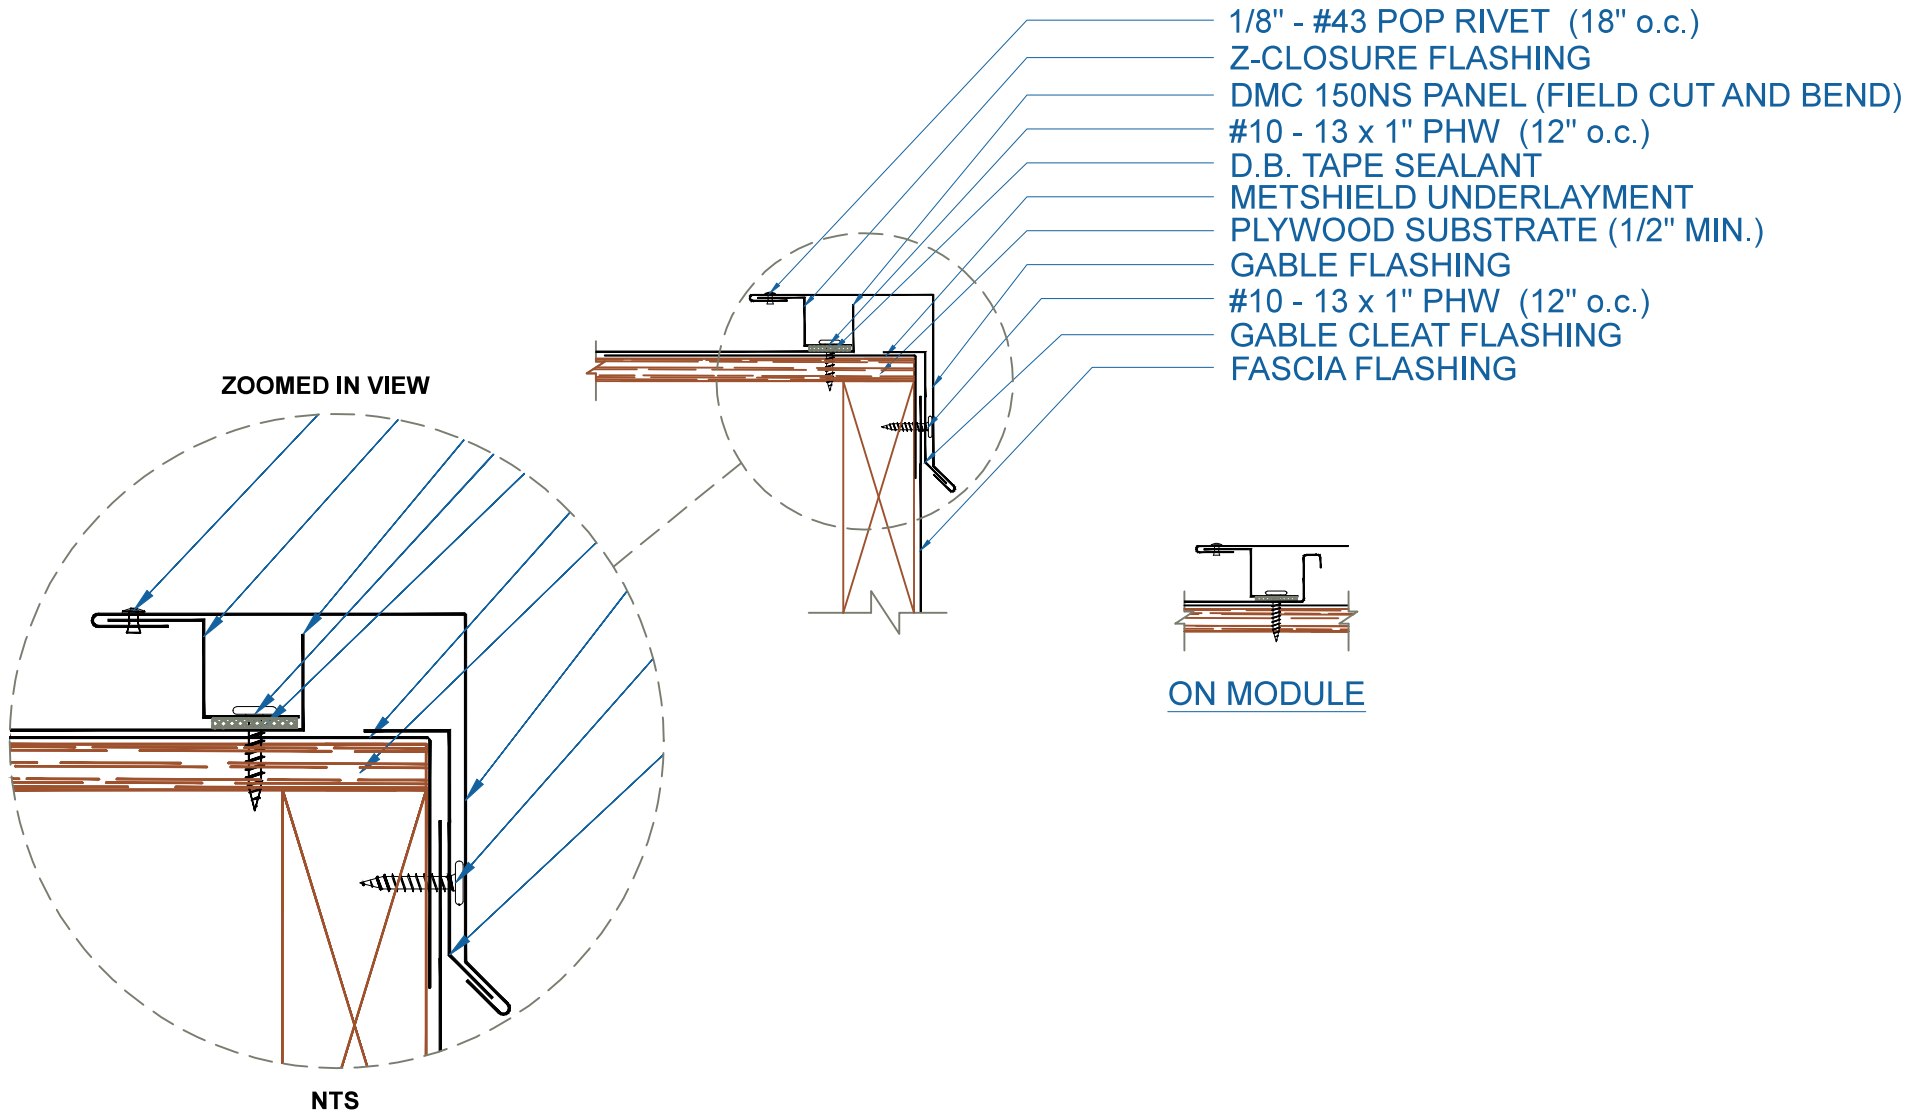

DMC 150NS - PLYWOOD

EFFECTIVE DATE: 02-15-2013
 SUBJECT TO CHANGE WITHOUT NOTICE

GABLE
 SCALE: 3" = 1'-0"