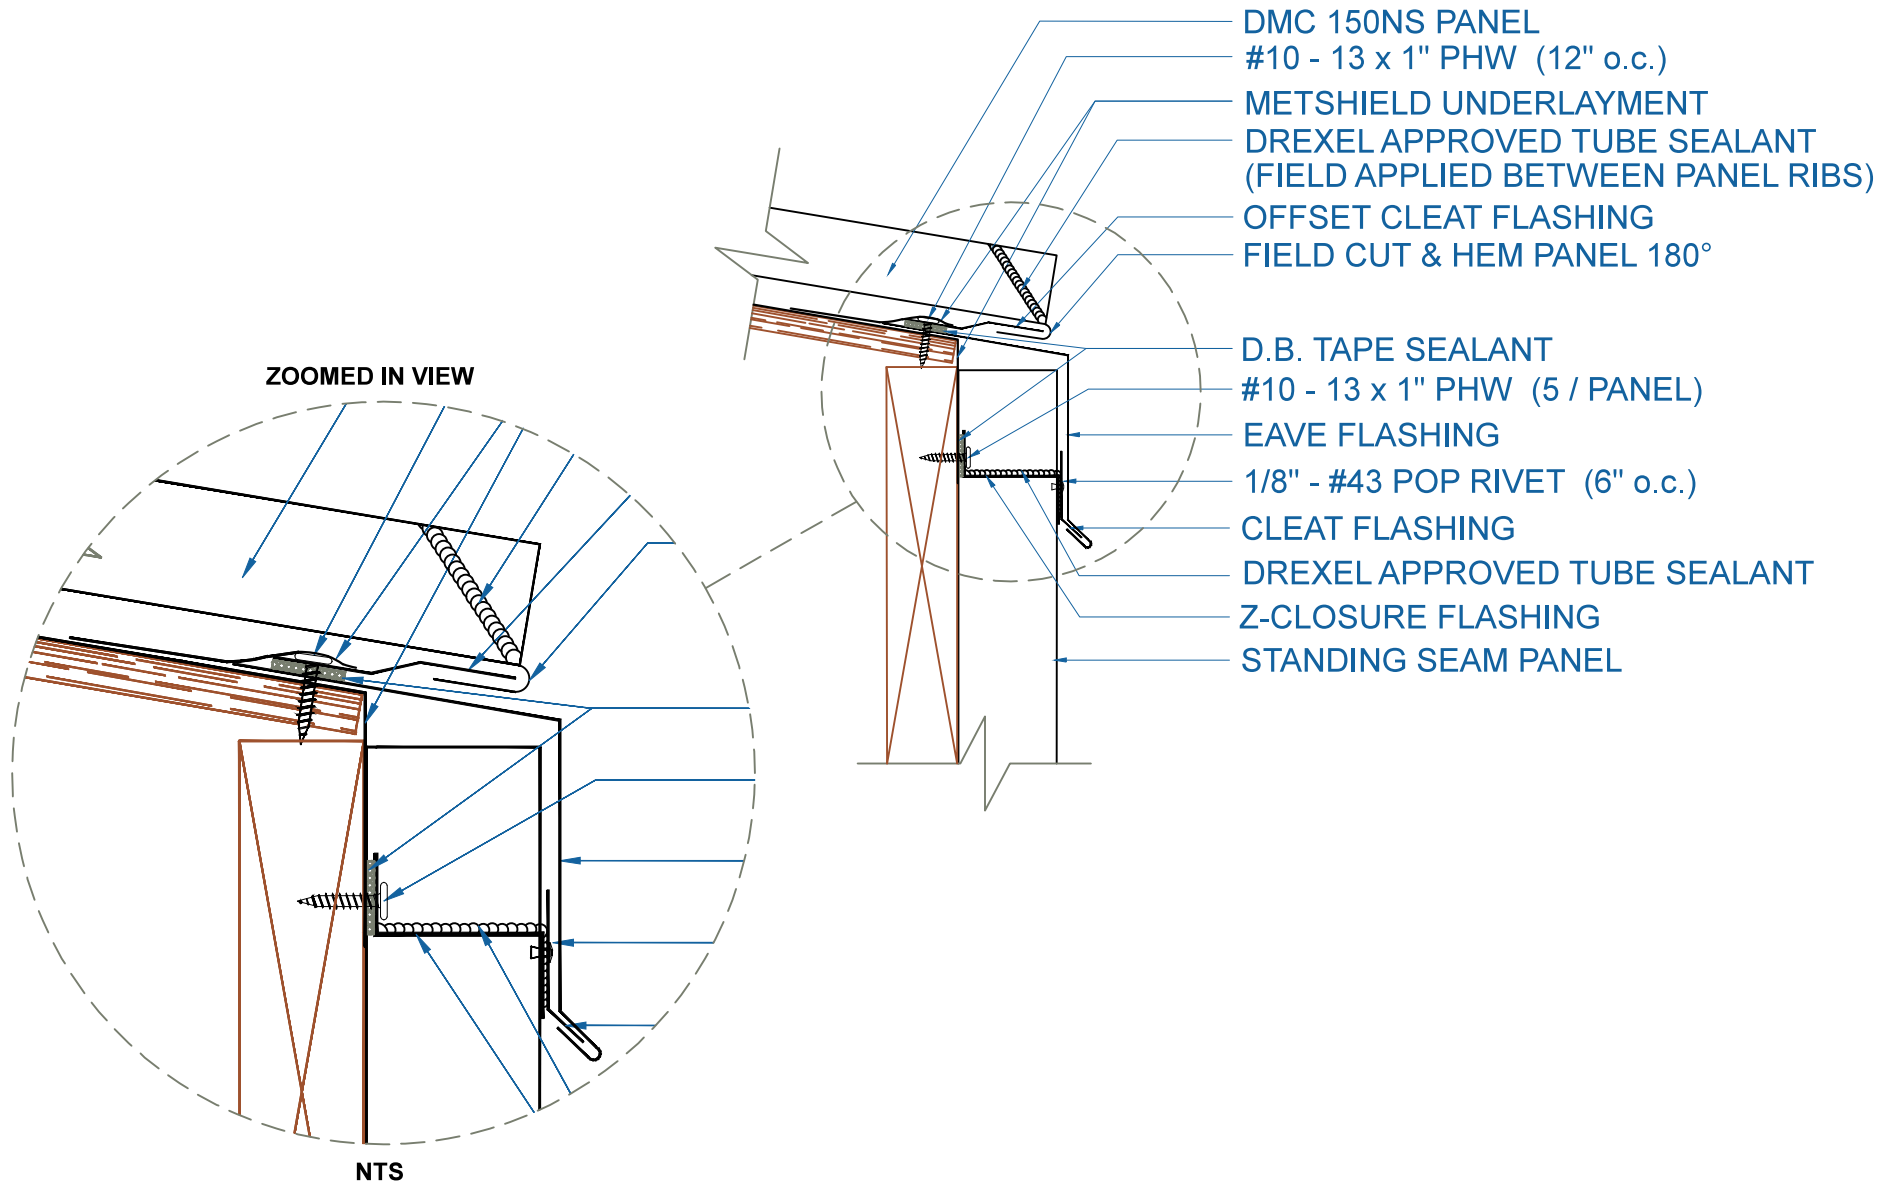

# DMC 150NS - PLYWOOD

## EAVE w/STANDING SEAM PANEL

EFFECTIVE DATE: 02-15-2013  
SUBJECT TO CHANGE WITHOUT NOTICE

SCALE: 3" = 1'-0"