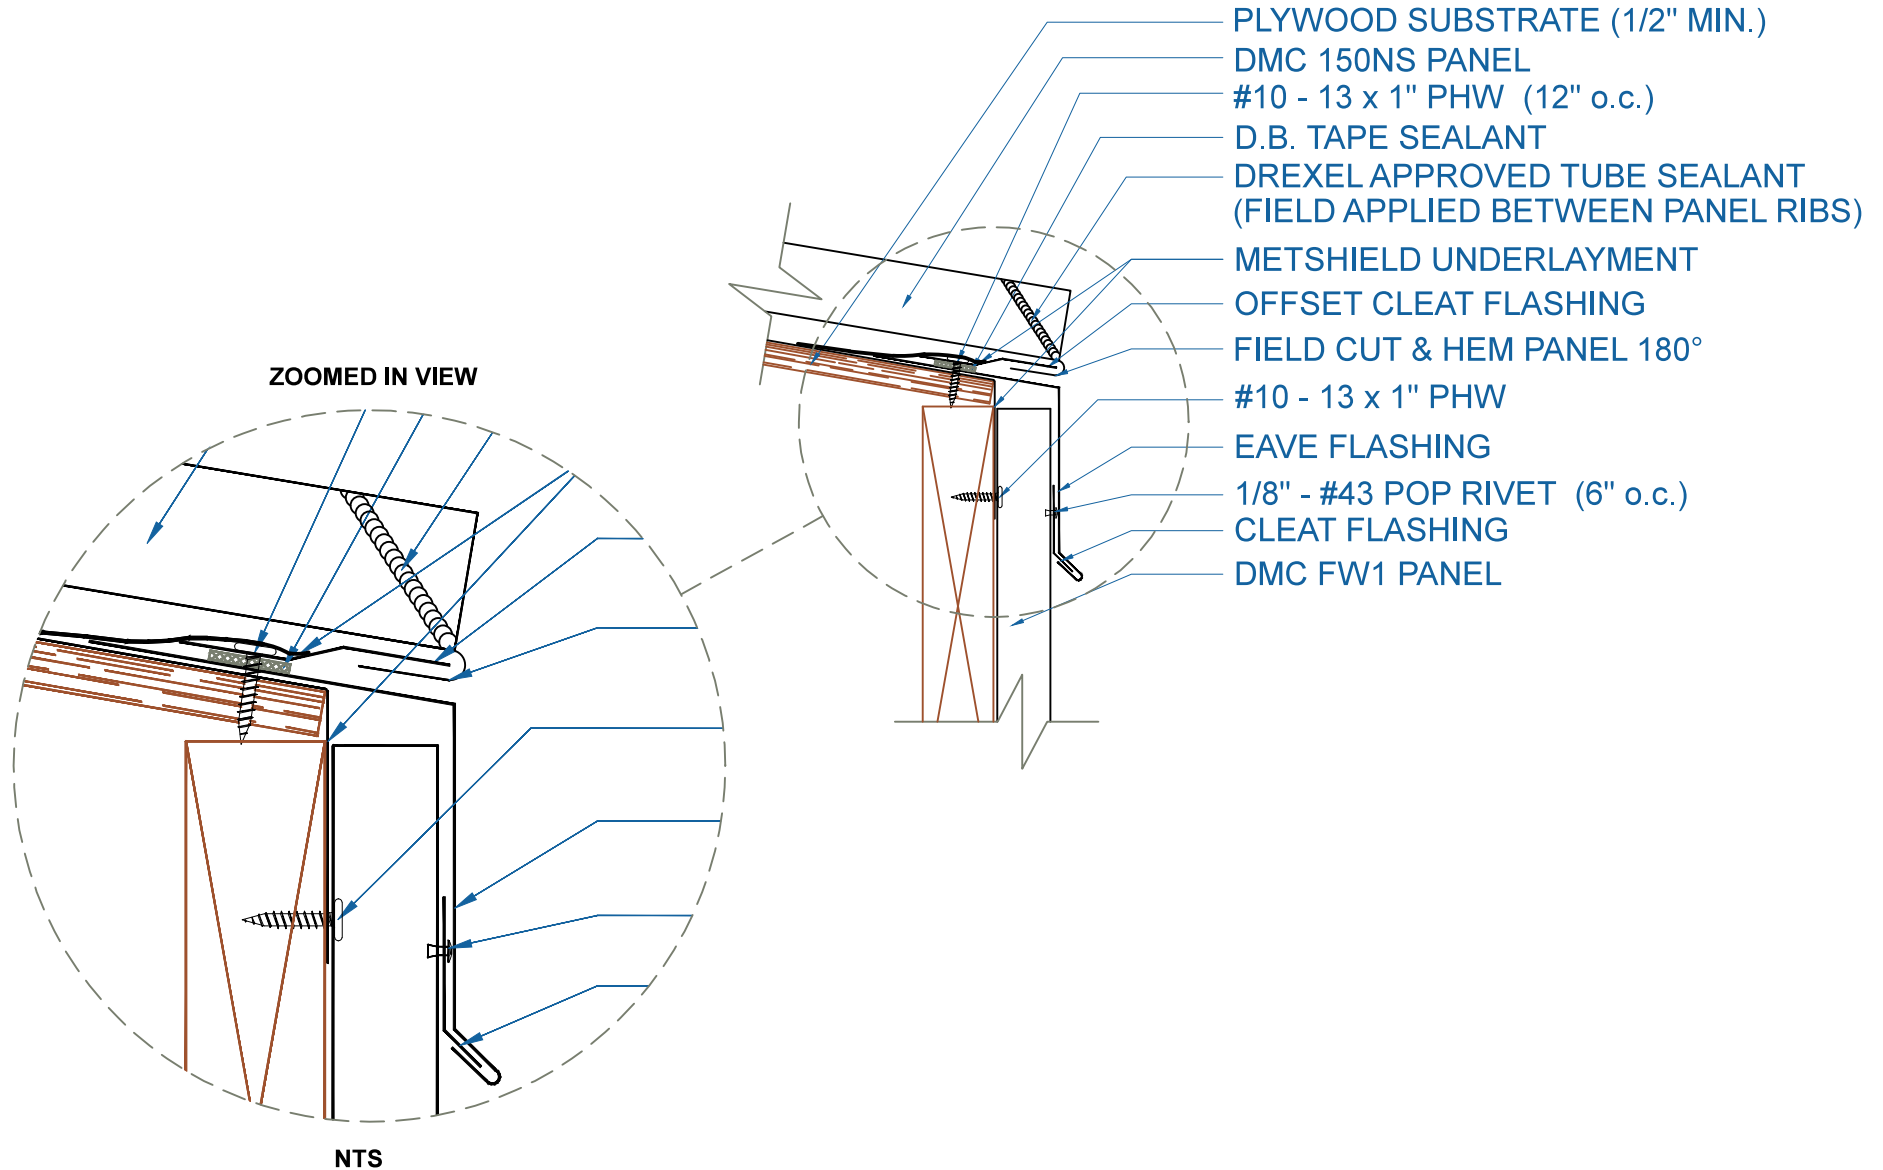

DMC 150NS - PLYWOOD

EFFECTIVE DATE: 02-15-2013
SUBJECT TO CHANGE WITHOUT NOTICE

EAVE w/FLUSH PANEL

SCALE: 3" = 1'-0"

DrexelMetals
Roofing Systems + Custom Fabrication