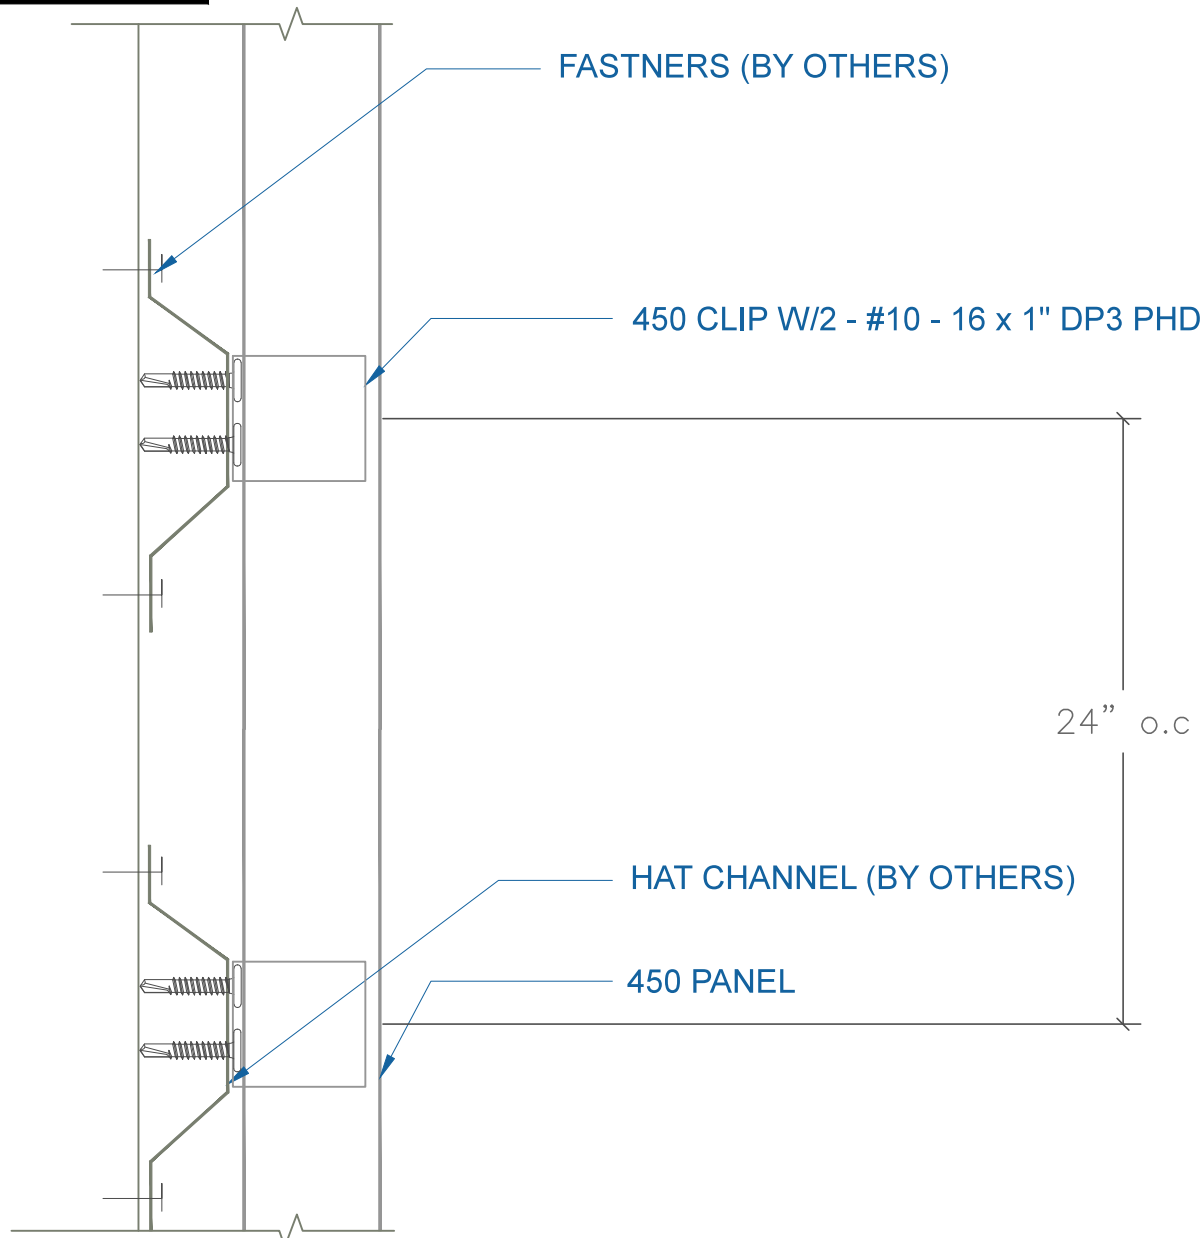

DMC 450 - OPEN FRAMING

WALL PANEL INSTALLATION

SCALE: 6" = 1'-0"

EFFECTIVE DATE: 05-17-13
SUBJECT TO CHANGE WITHOUT NOTICE