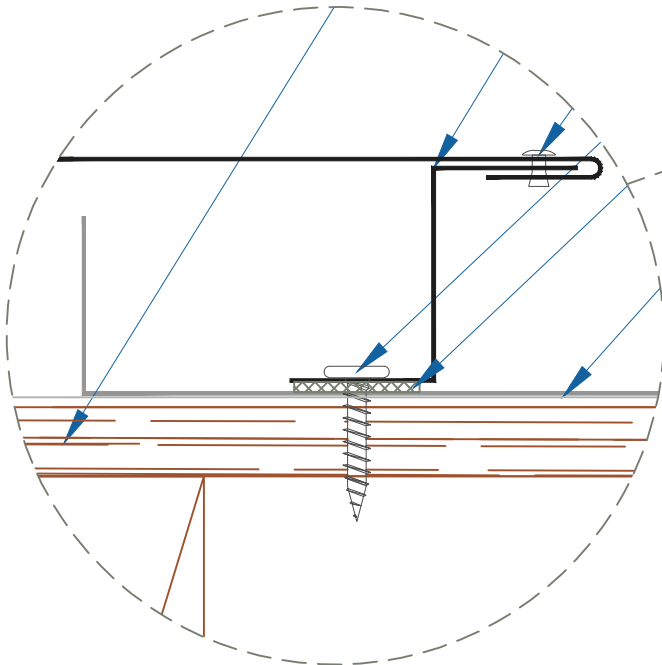

# DMC SNAP BATTEN - PLYWOOD

ZOOMED IN VIEW

NTS

ON MODULE

FLOATING RAKEWALL

EFFECTIVE DATE: 08-14-2013  
 SUBJECT TO CHANGE WITHOUT NOTICE

## RAKEWALL

SCALE: 3" = 1'-0"