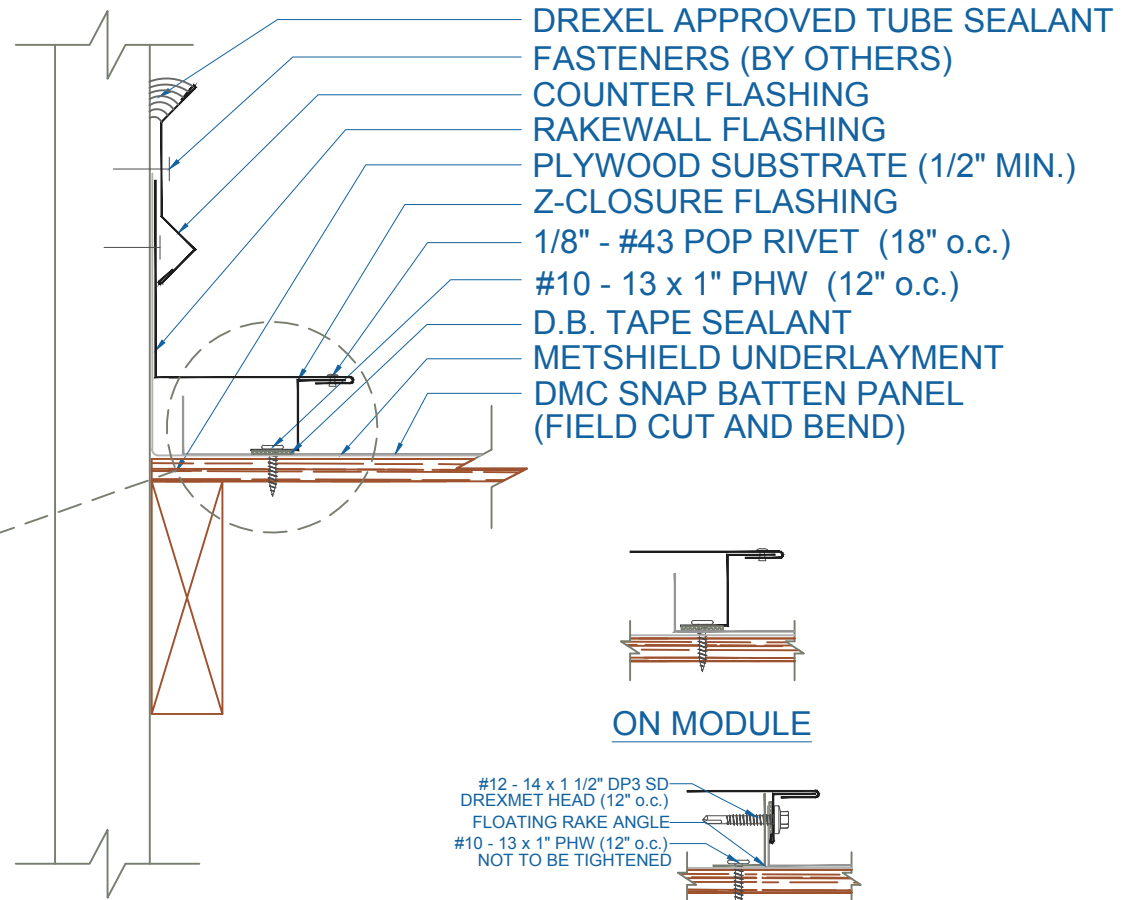

# DMC SNAP BATTEN - PLYWOOD

ZOOMED IN VIEW

NTS

ON MODULE

FLOATING RAKEWALL

EFFECTIVE DATE: 08-14-2013  
 SUBJECT TO CHANGE WITHOUT NOTICE

## RAKEWALL

SCALE: 3" = 1'-0"