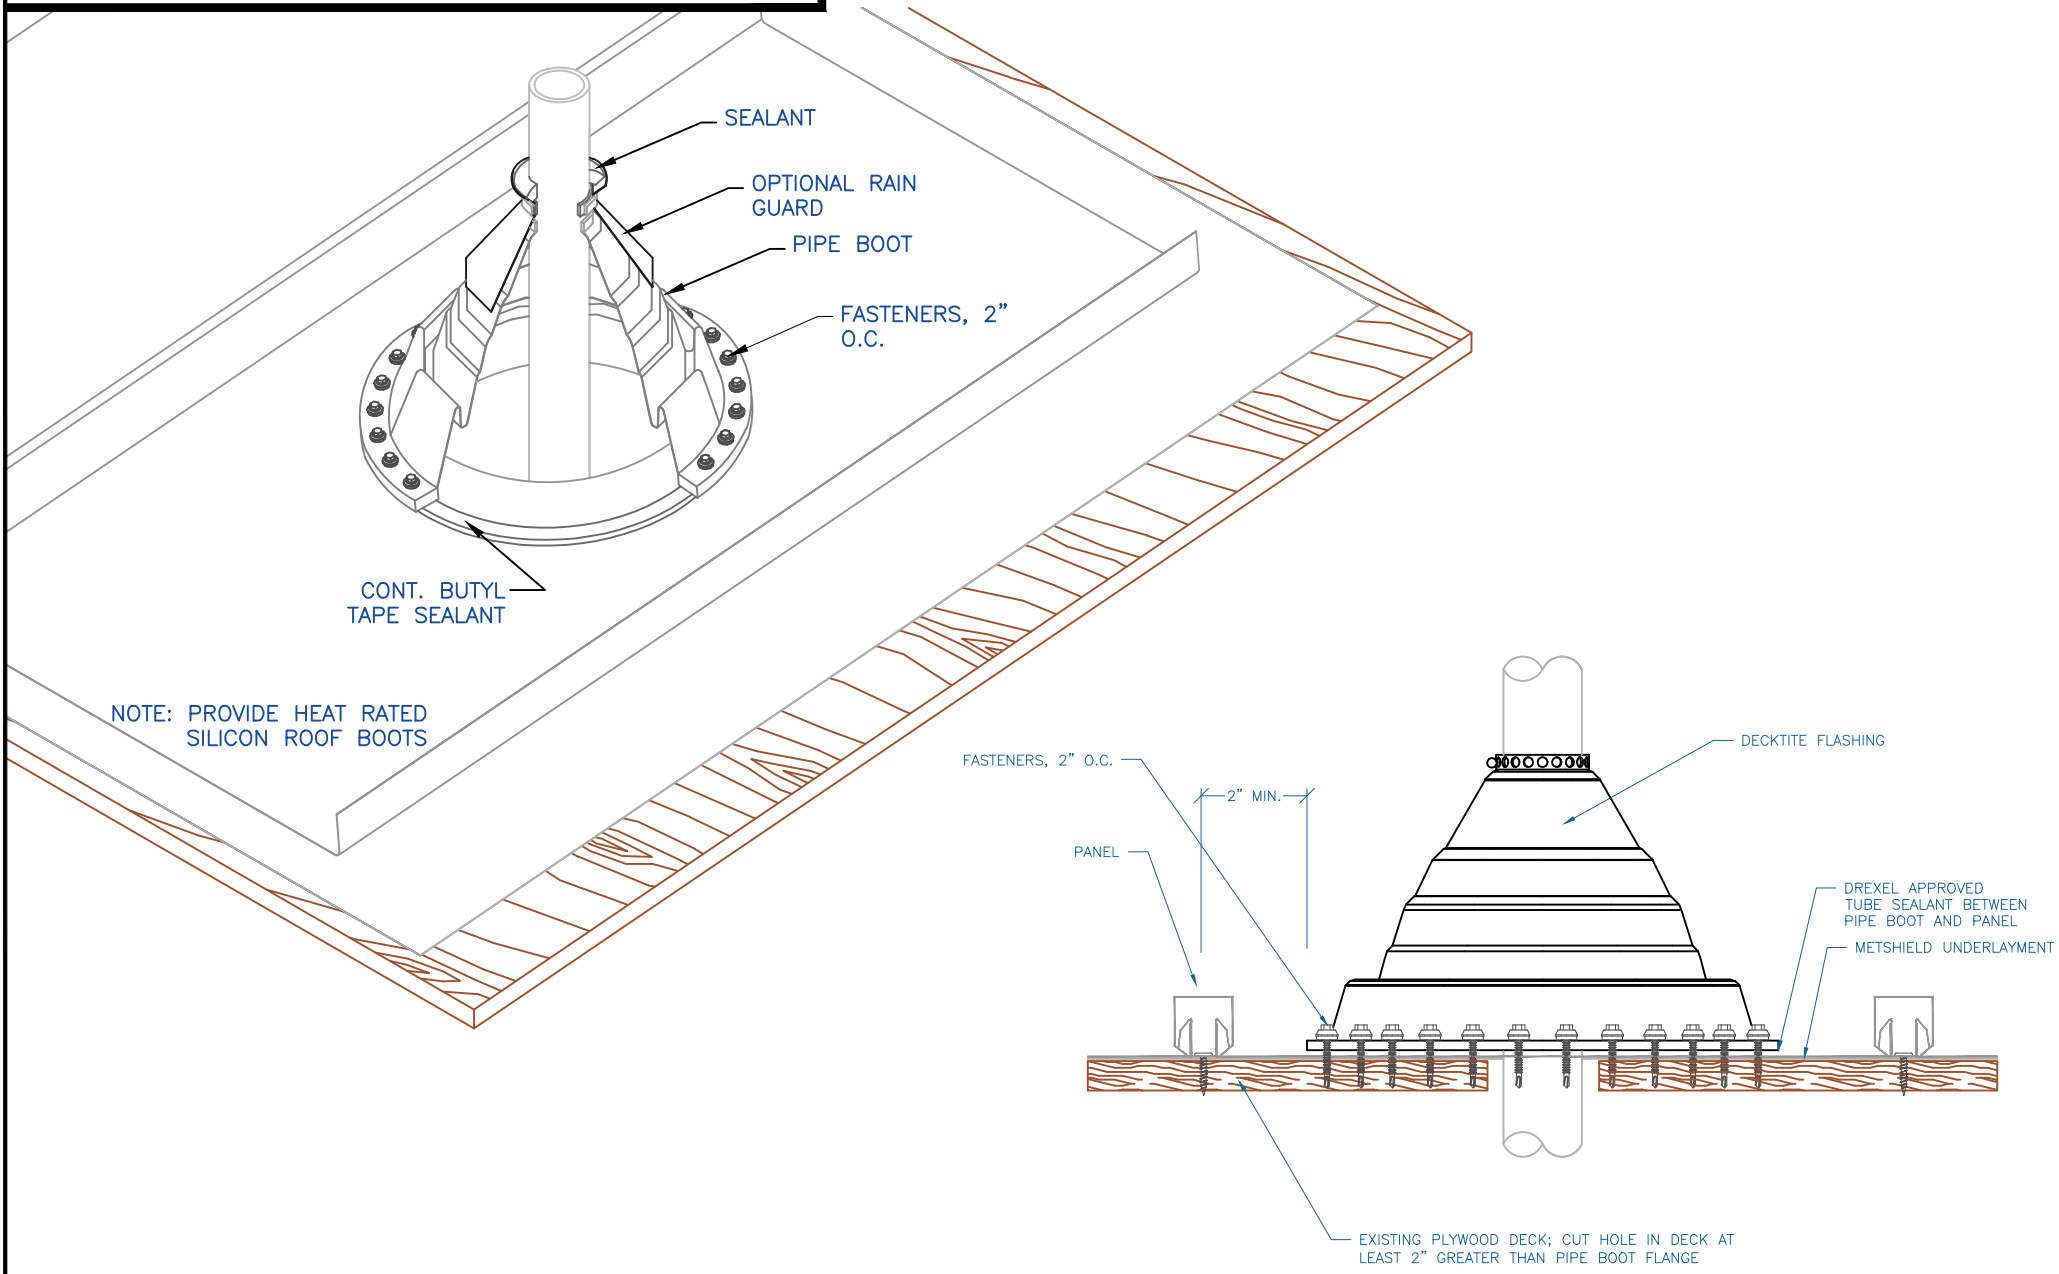

# DMC SNAP BATTEN - PLYWOOD

EFFECTIVE DATE: 08-14-2013  
SUBJECT TO CHANGE WITHOUT NOTICE

## PIPE FLASHING DETAIL

SCALE: NTS