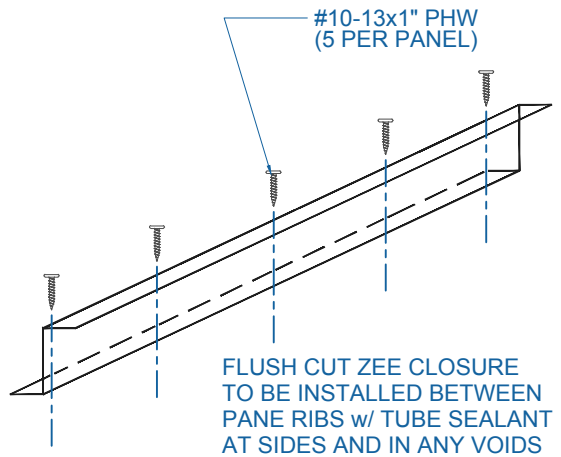

DMC SNAP BATTEN - PLYWOOD

ZOOMED IN VIEW

EFFECTIVE DATE: 08-14-2013
 SUBJECT TO CHANGE WITHOUT NOTICE

PEAK

SCALE: 3" = 1'-0"