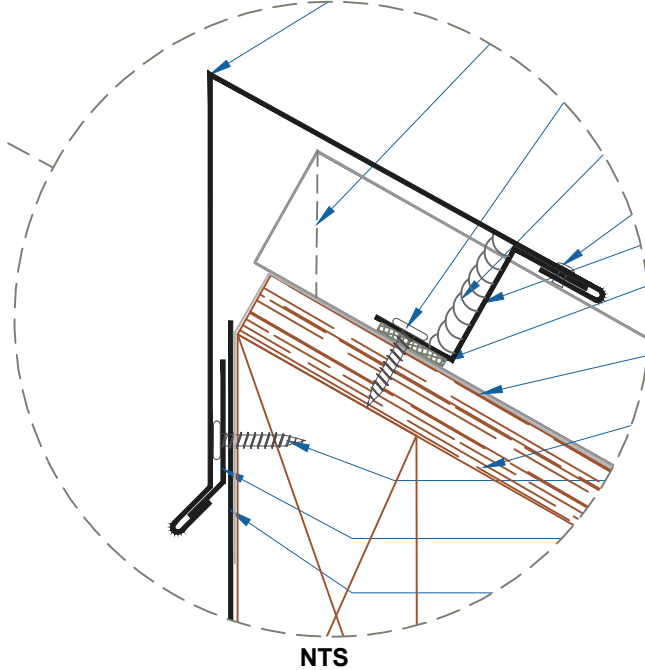

DMC SNAP BATTEN - PLYWOOD

ZOOMED IN VIEW

EFFECTIVE DATE: 08-14-2013
 SUBJECT TO CHANGE WITHOUT NOTICE

PEAK

SCALE: 3" = 1'-0"