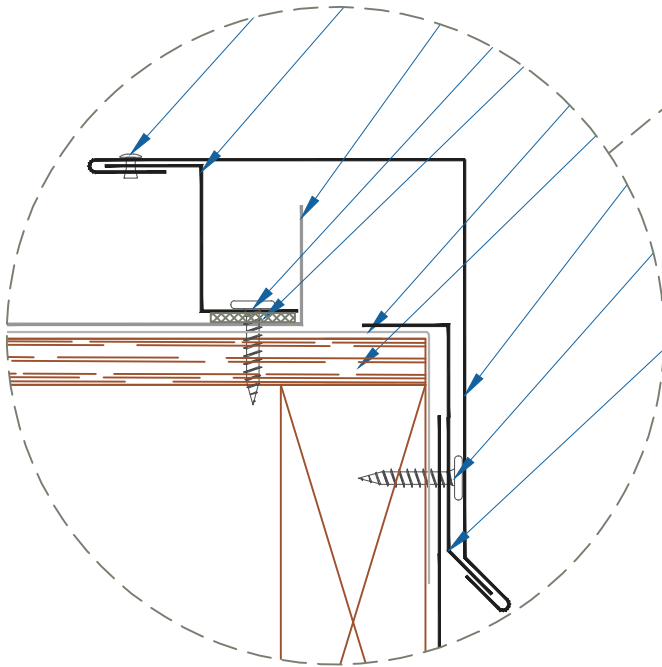

DMC SNAP BATTEN - PLYWOOD

ZOOMED IN VIEW

NTS

ON MODULE

FLOATING GABLE

EFFECTIVE DATE: 08-14-2013
 SUBJECT TO CHANGE WITHOUT NOTICE

GABLE

SCALE: 3" = 1'-0"