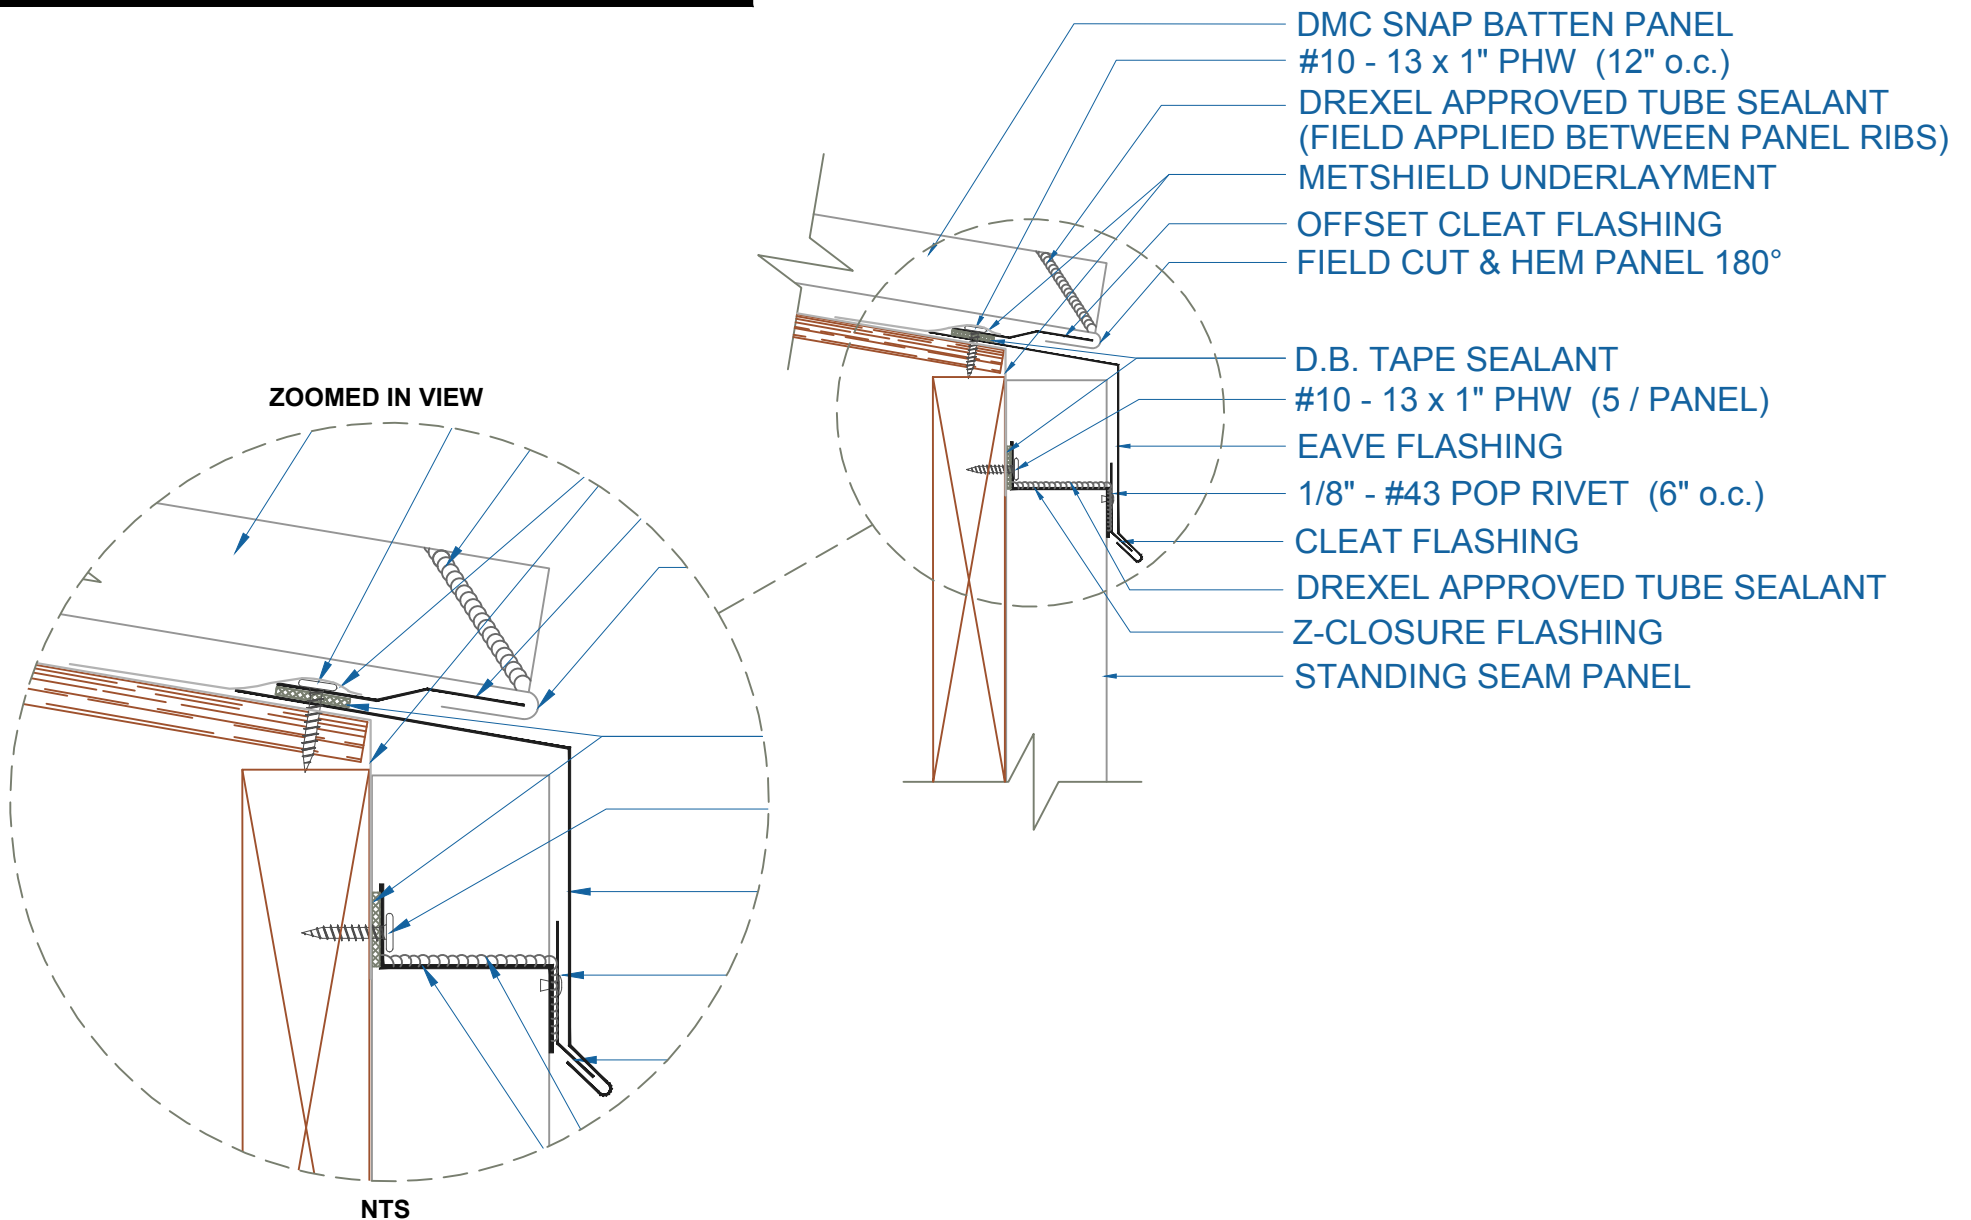

DMC SNAP BATTEN - PLYWOOD

EAVE w/STANDING SEAM PANEL

EFFECTIVE DATE: 08-14-2013
SUBJECT TO CHANGE WITHOUT NOTICE

SCALE: 3" = 1'-0"