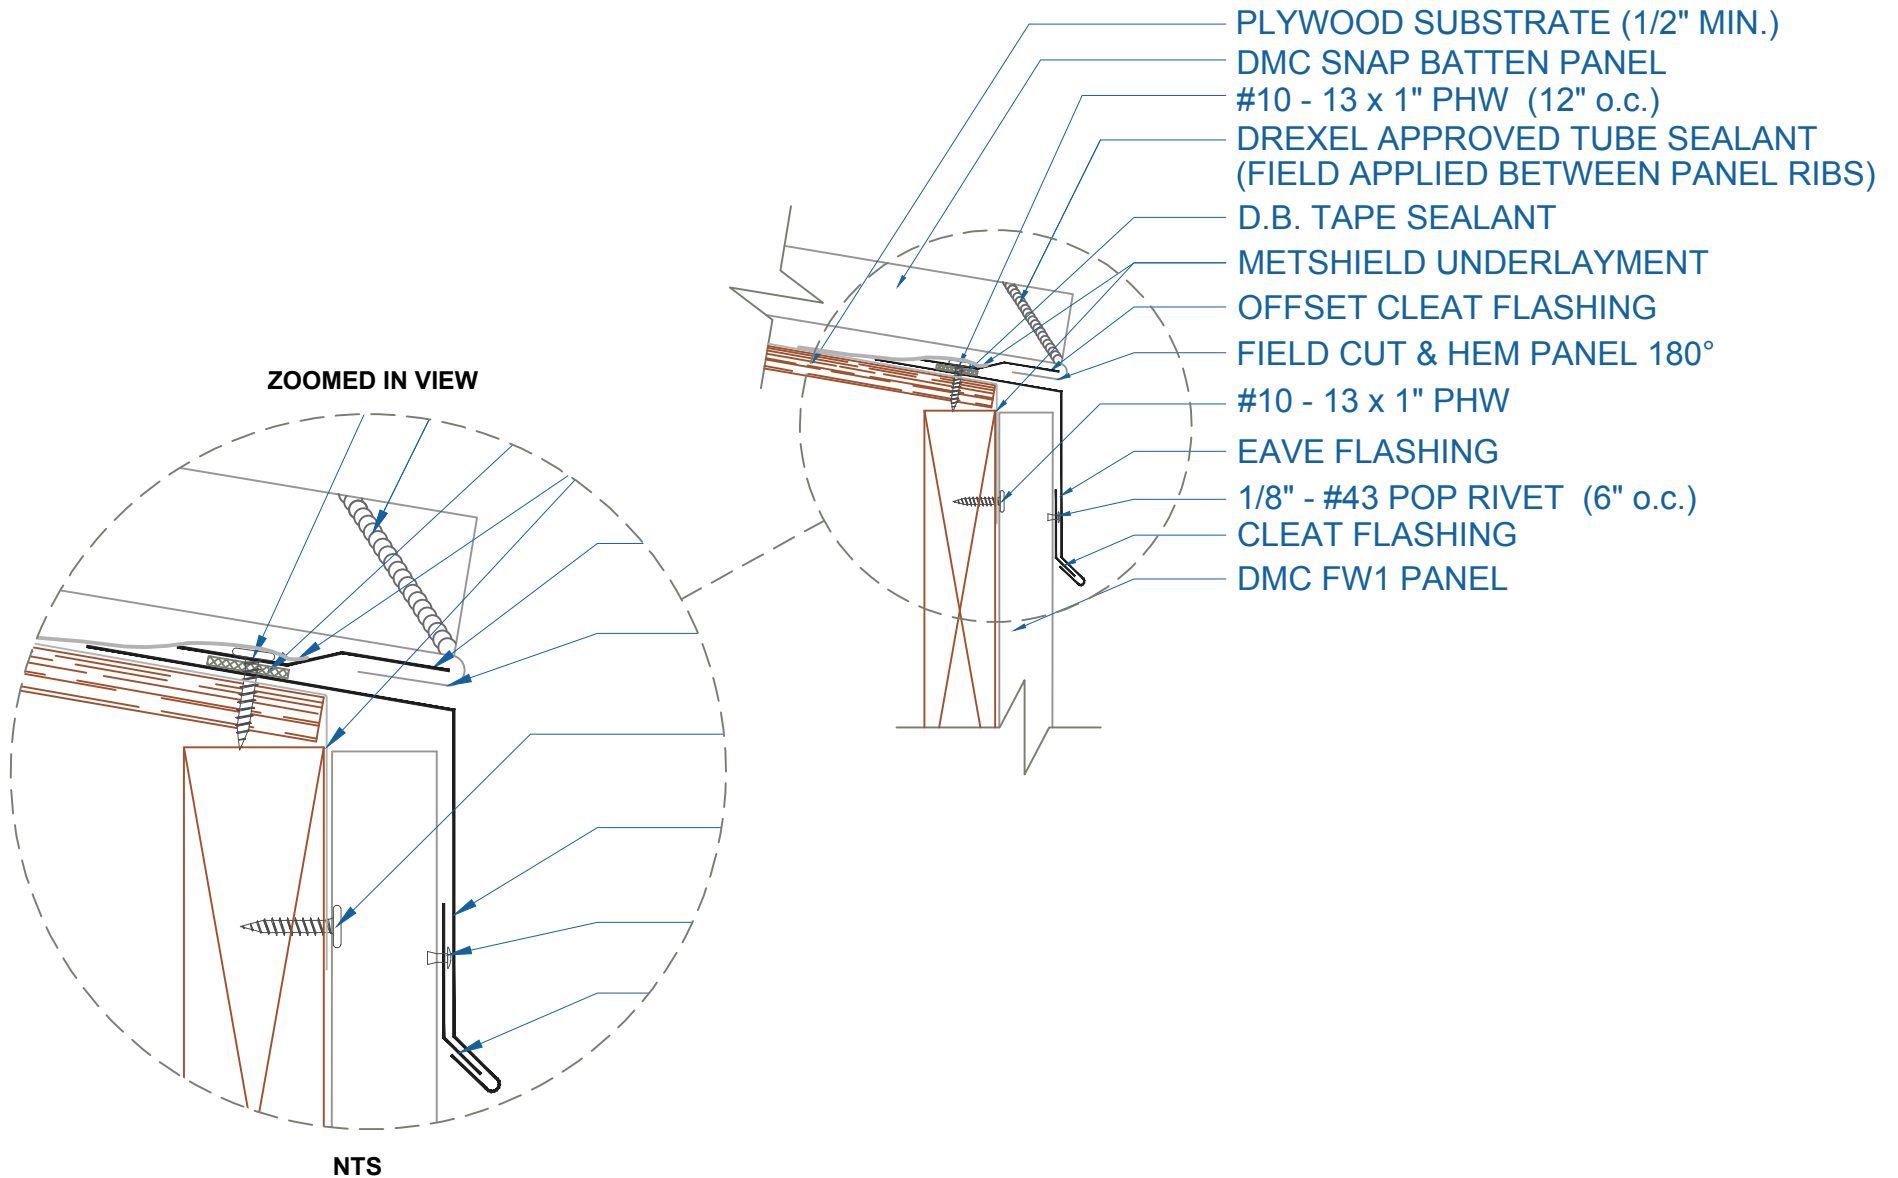

DMC SNAP BATTEN - PLYWOOD

EAVE w/FLUSH PANEL

DrexelMetals
Roofing Systems + Custom Fabrication

EFFECTIVE DATE: 08-14-2013
SUBJECT TO CHANGE WITHOUT NOTICE

SCALE: 3" = 1'-0"

A **CARLISLE** COMPANY