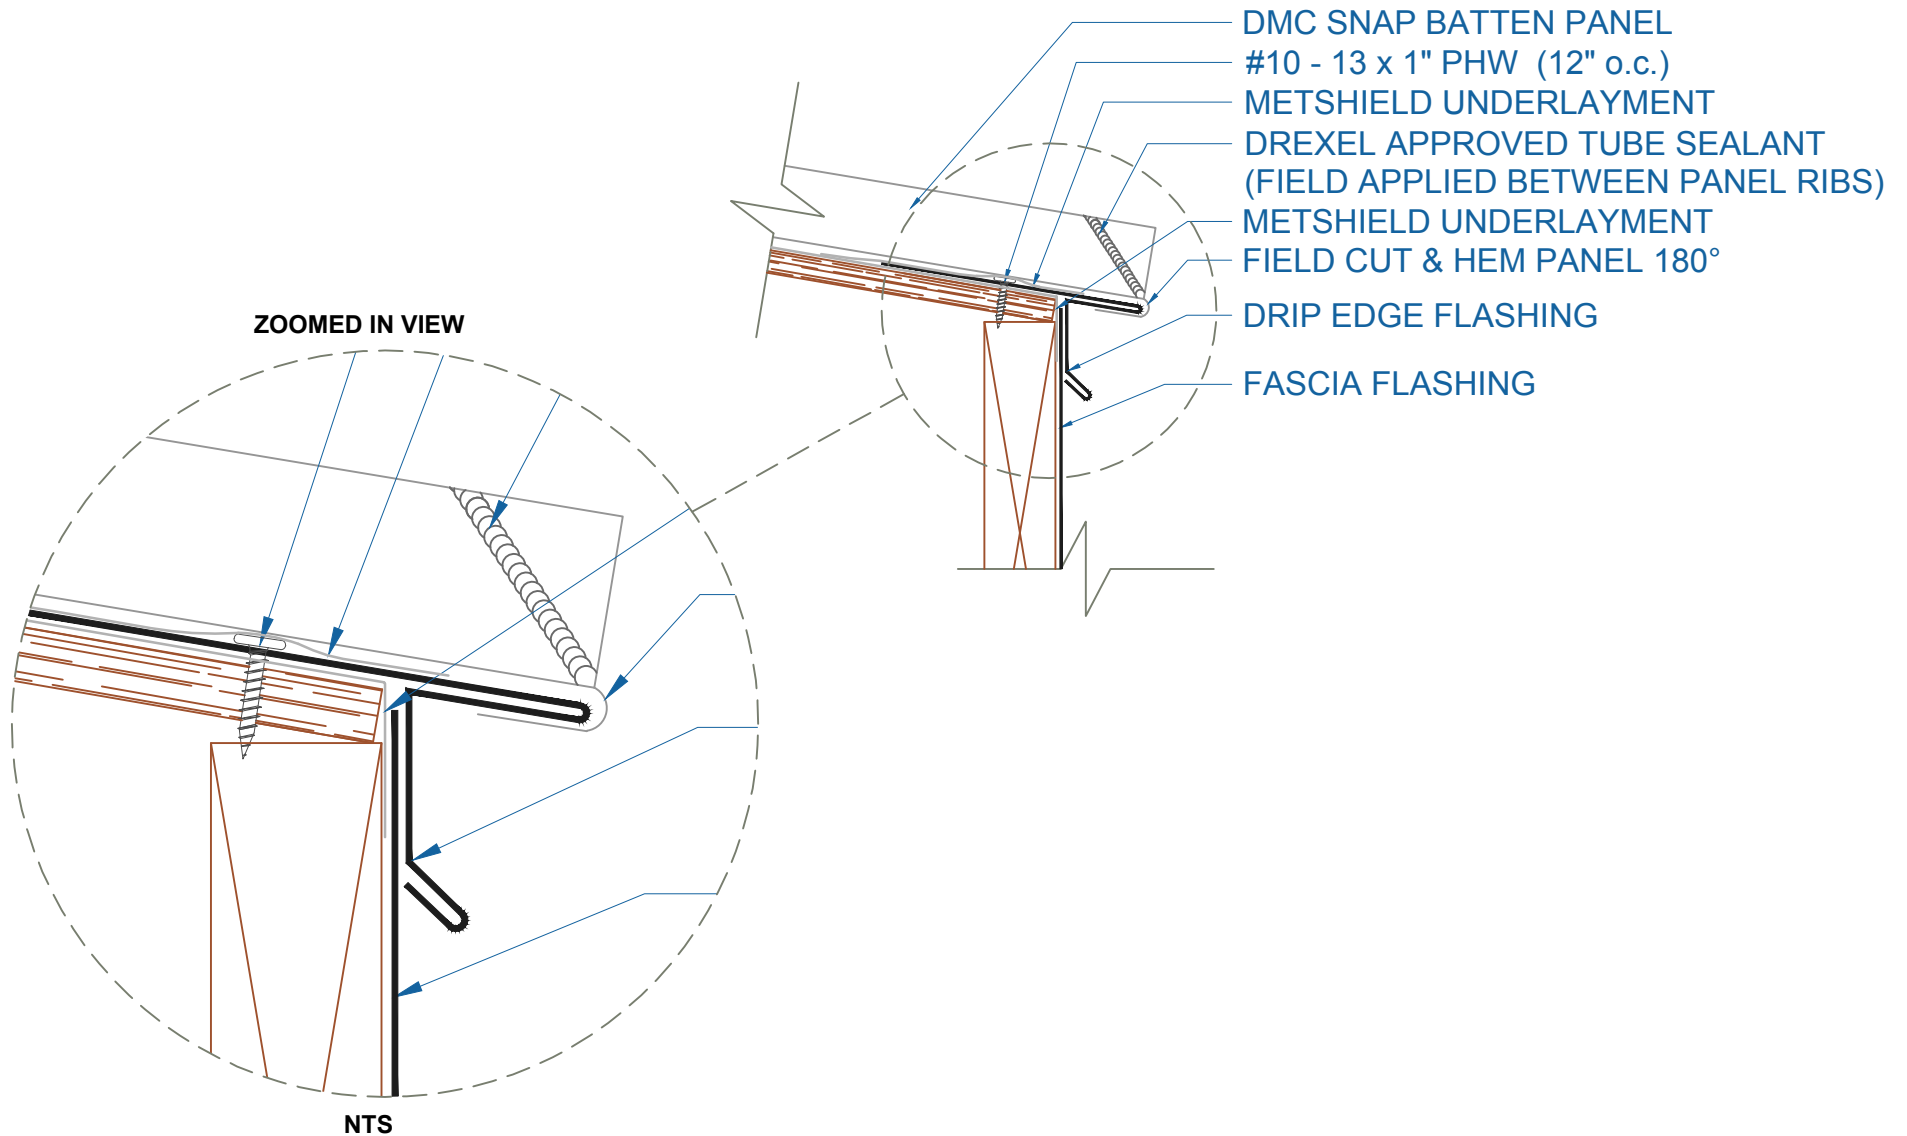

DMC SNAP BATTEN - PLYWOOD

EFFECTIVE DATE: 08-14-2013
SUBJECT TO CHANGE WITHOUT NOTICE

DRIP EDGE

SCALE: 3" = 1'-0"