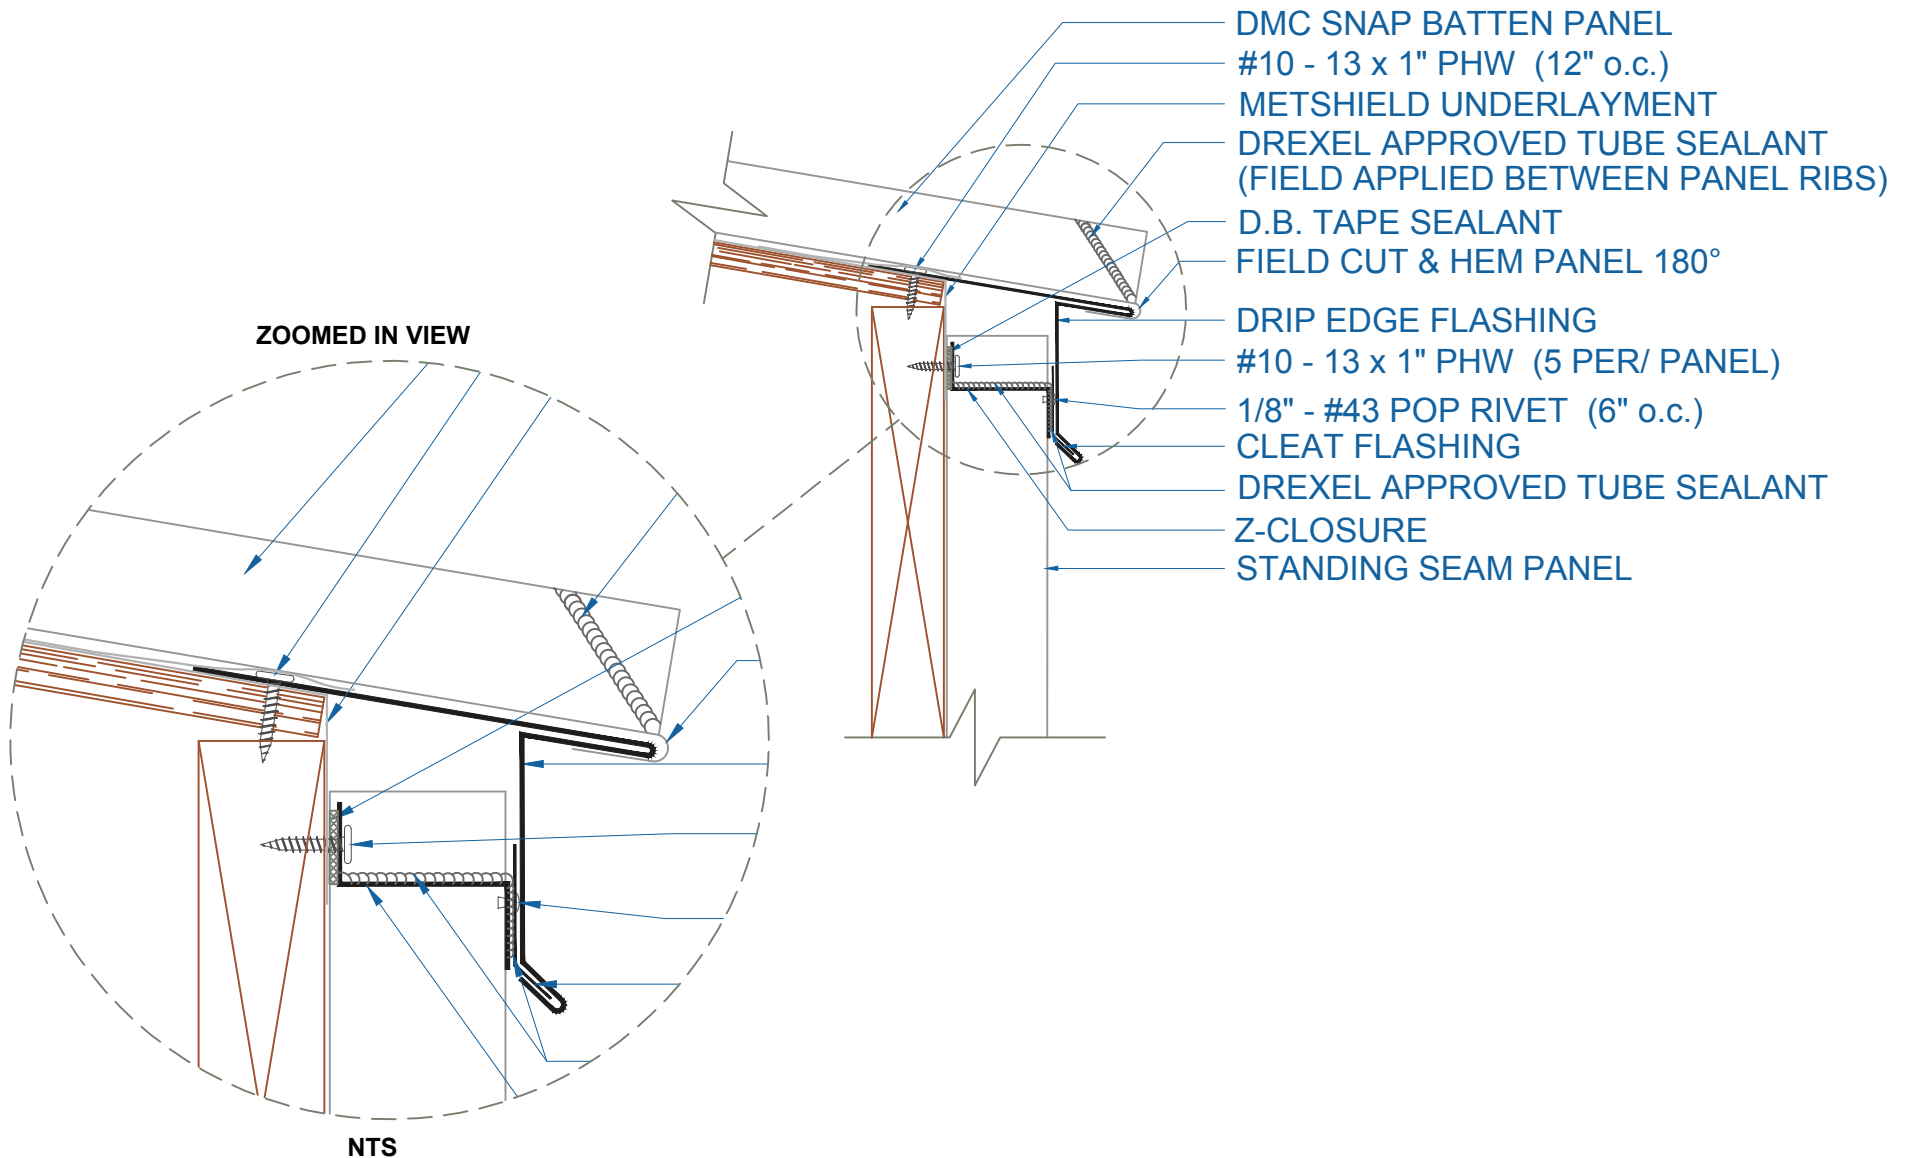

DMC SNAP BATTEN - PLYWOOD

DRIP EDGE w/STANDING SEAM PANEL

EFFECTIVE DATE: 08-14-2013
SUBJECT TO CHANGE WITHOUT NOTICE

SCALE: 3" = 1'-0"