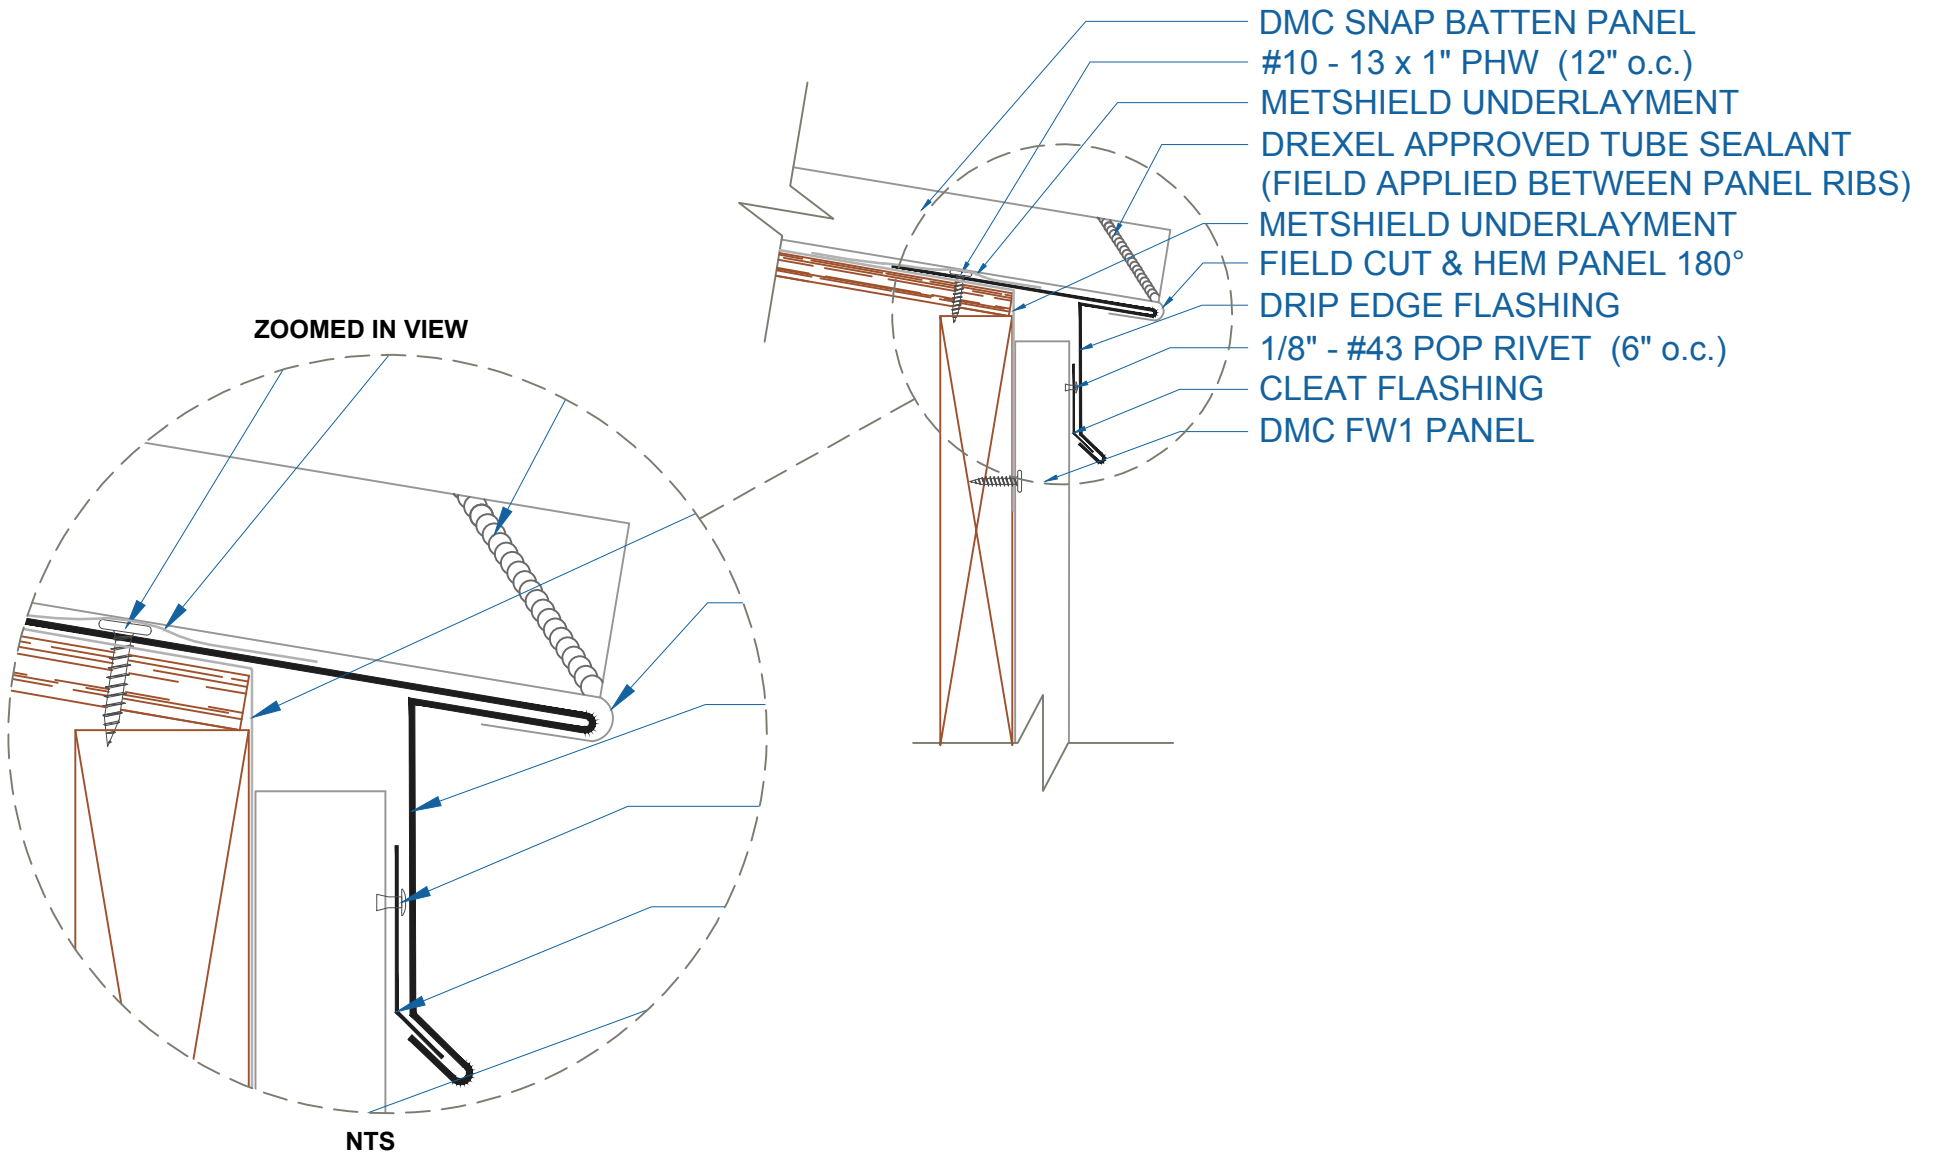

# DMC SNAP BATTEN - PLYWOOD

## DRIP EDGE w/FLUSH PANEL

SCALE: 3" = 1'-0"

EFFECTIVE DATE: 08-14-2013  
SUBJECT TO CHANGE WITHOUT NOTICE