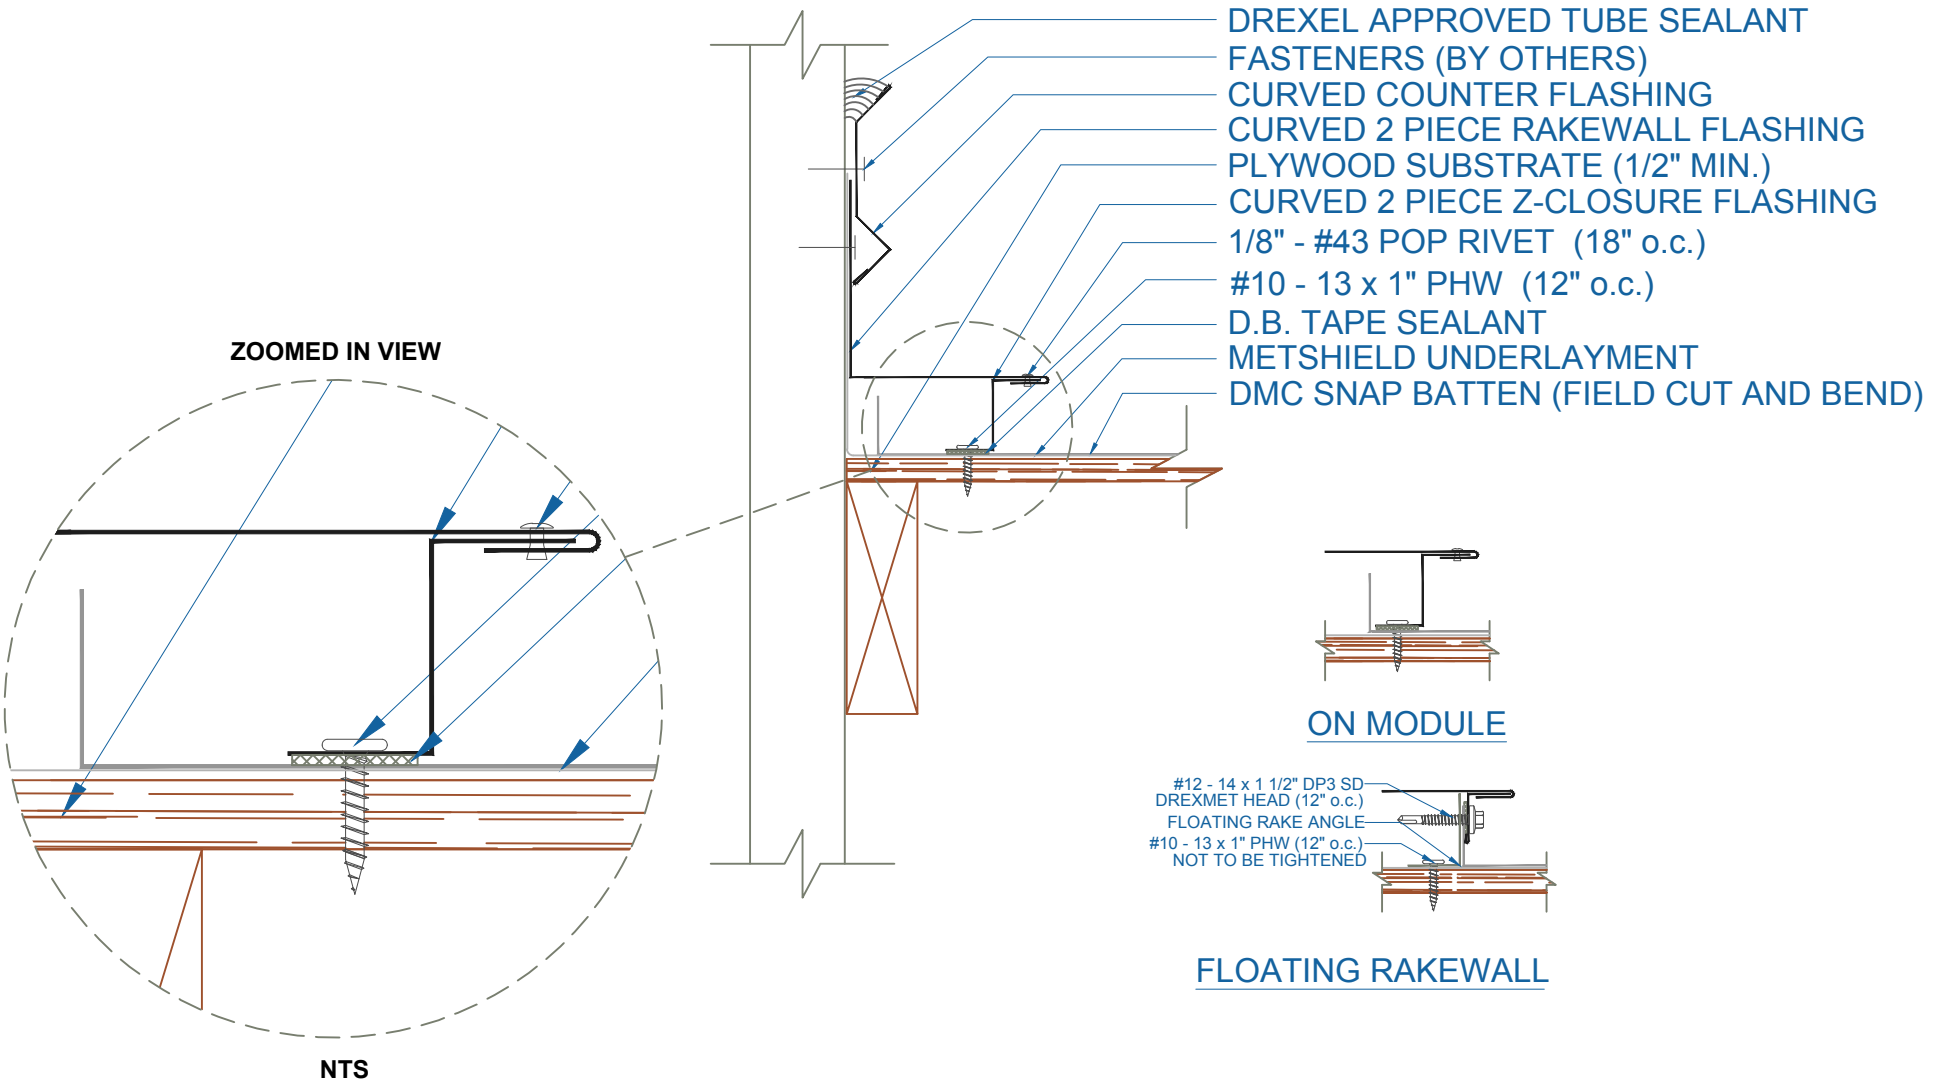

# DMC SNAP BATTEN - PLYWOOD

EFFECTIVE DATE: 08-14-2013  
 SUBJECT TO CHANGE WITHOUT NOTICE

## RAKEWALL

SCALE: 3" = 1'-0"