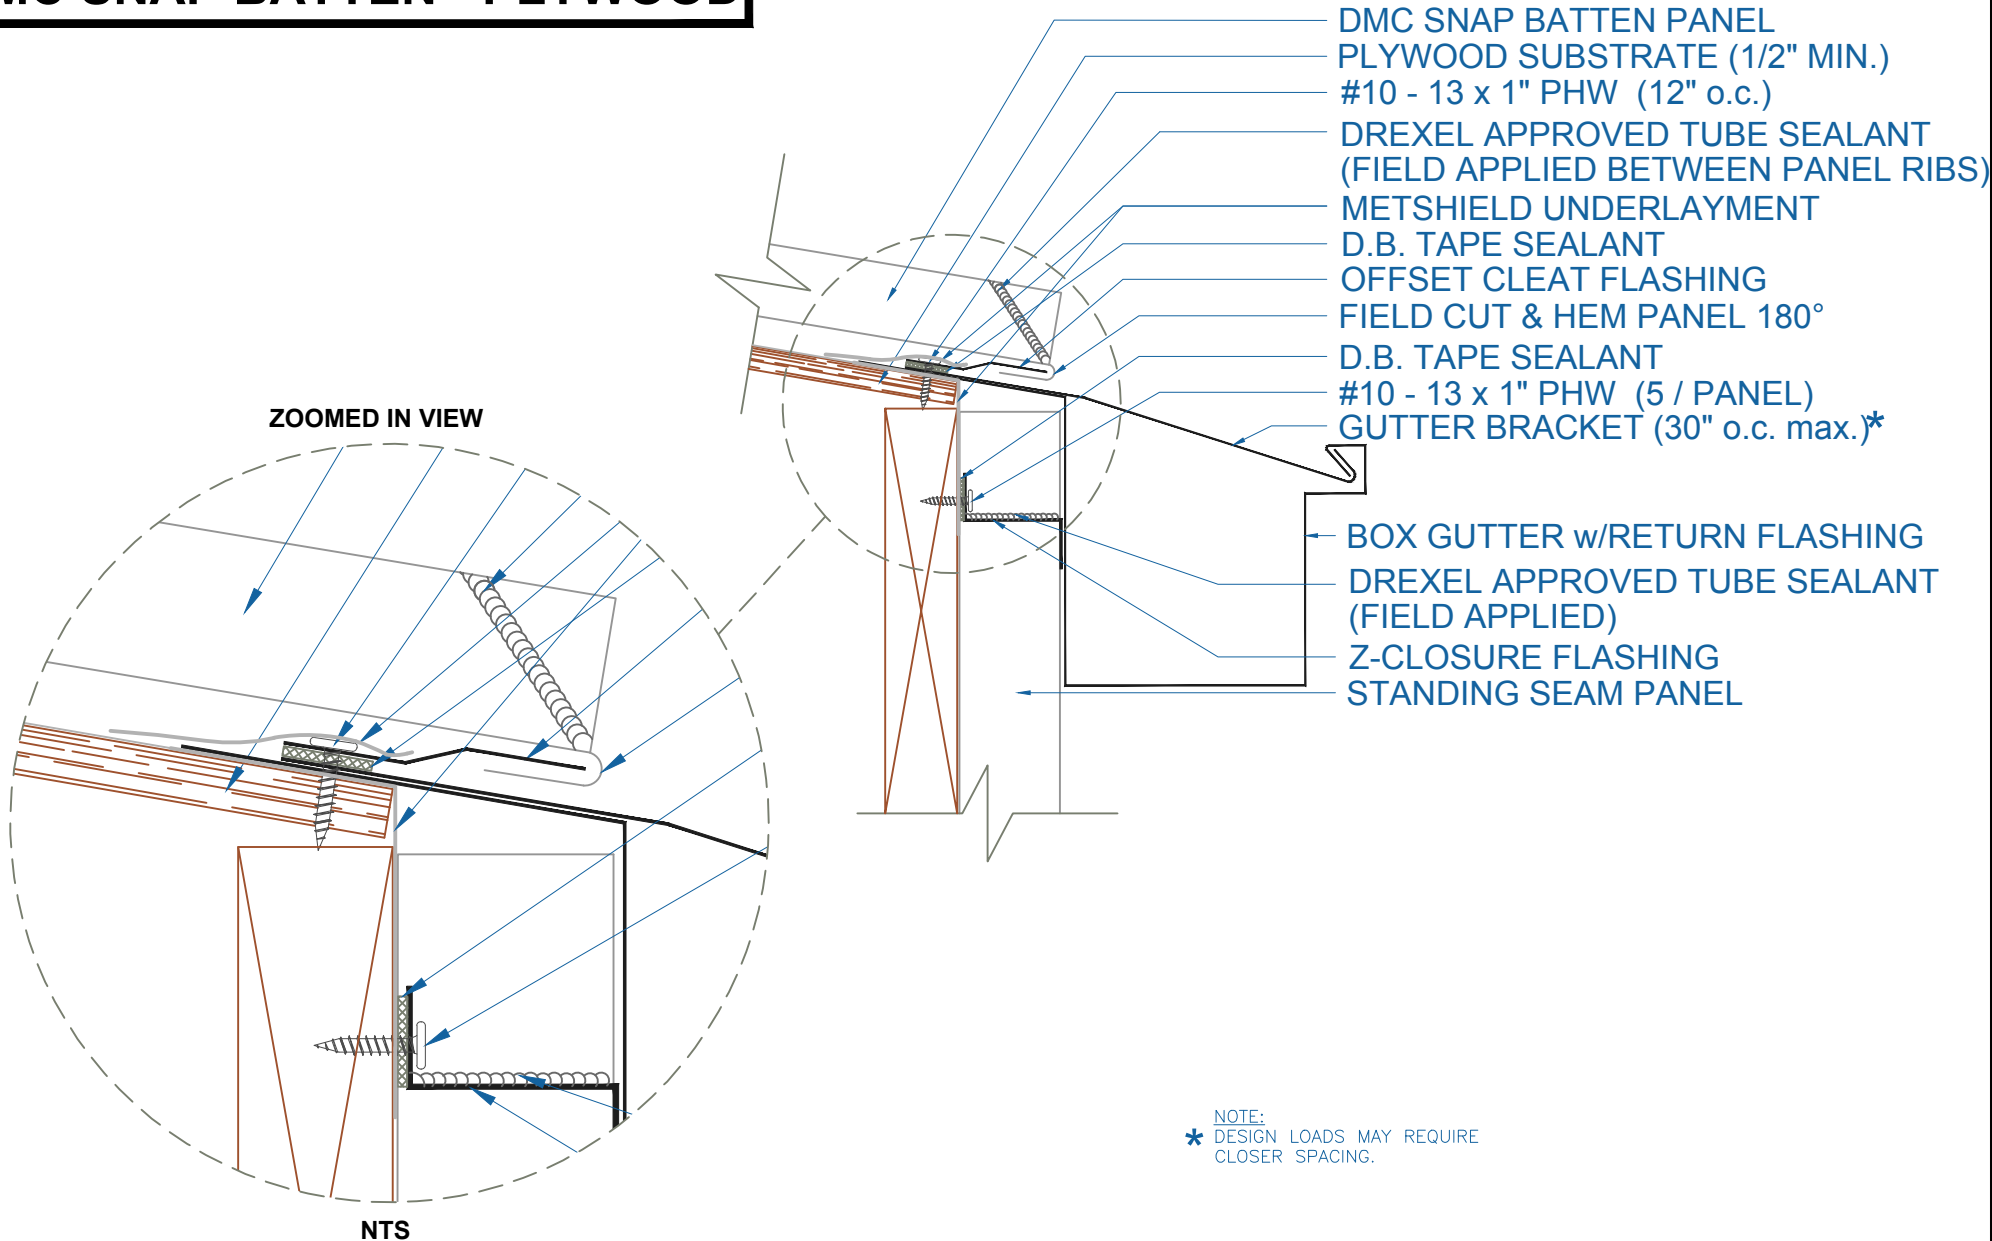

DMC SNAP BATTEN - PLYWOOD

NOTE:
* DESIGN LOADS MAY REQUIRE
CLOSER SPACING.

BOX GUTTER w/RETURN w/STANDING SEAM PANEL

SCALE: 3" = 1'-0"

EFFECTIVE DATE: 08-13-2013
SUBJECT TO CHANGE WITHOUT NOTICE