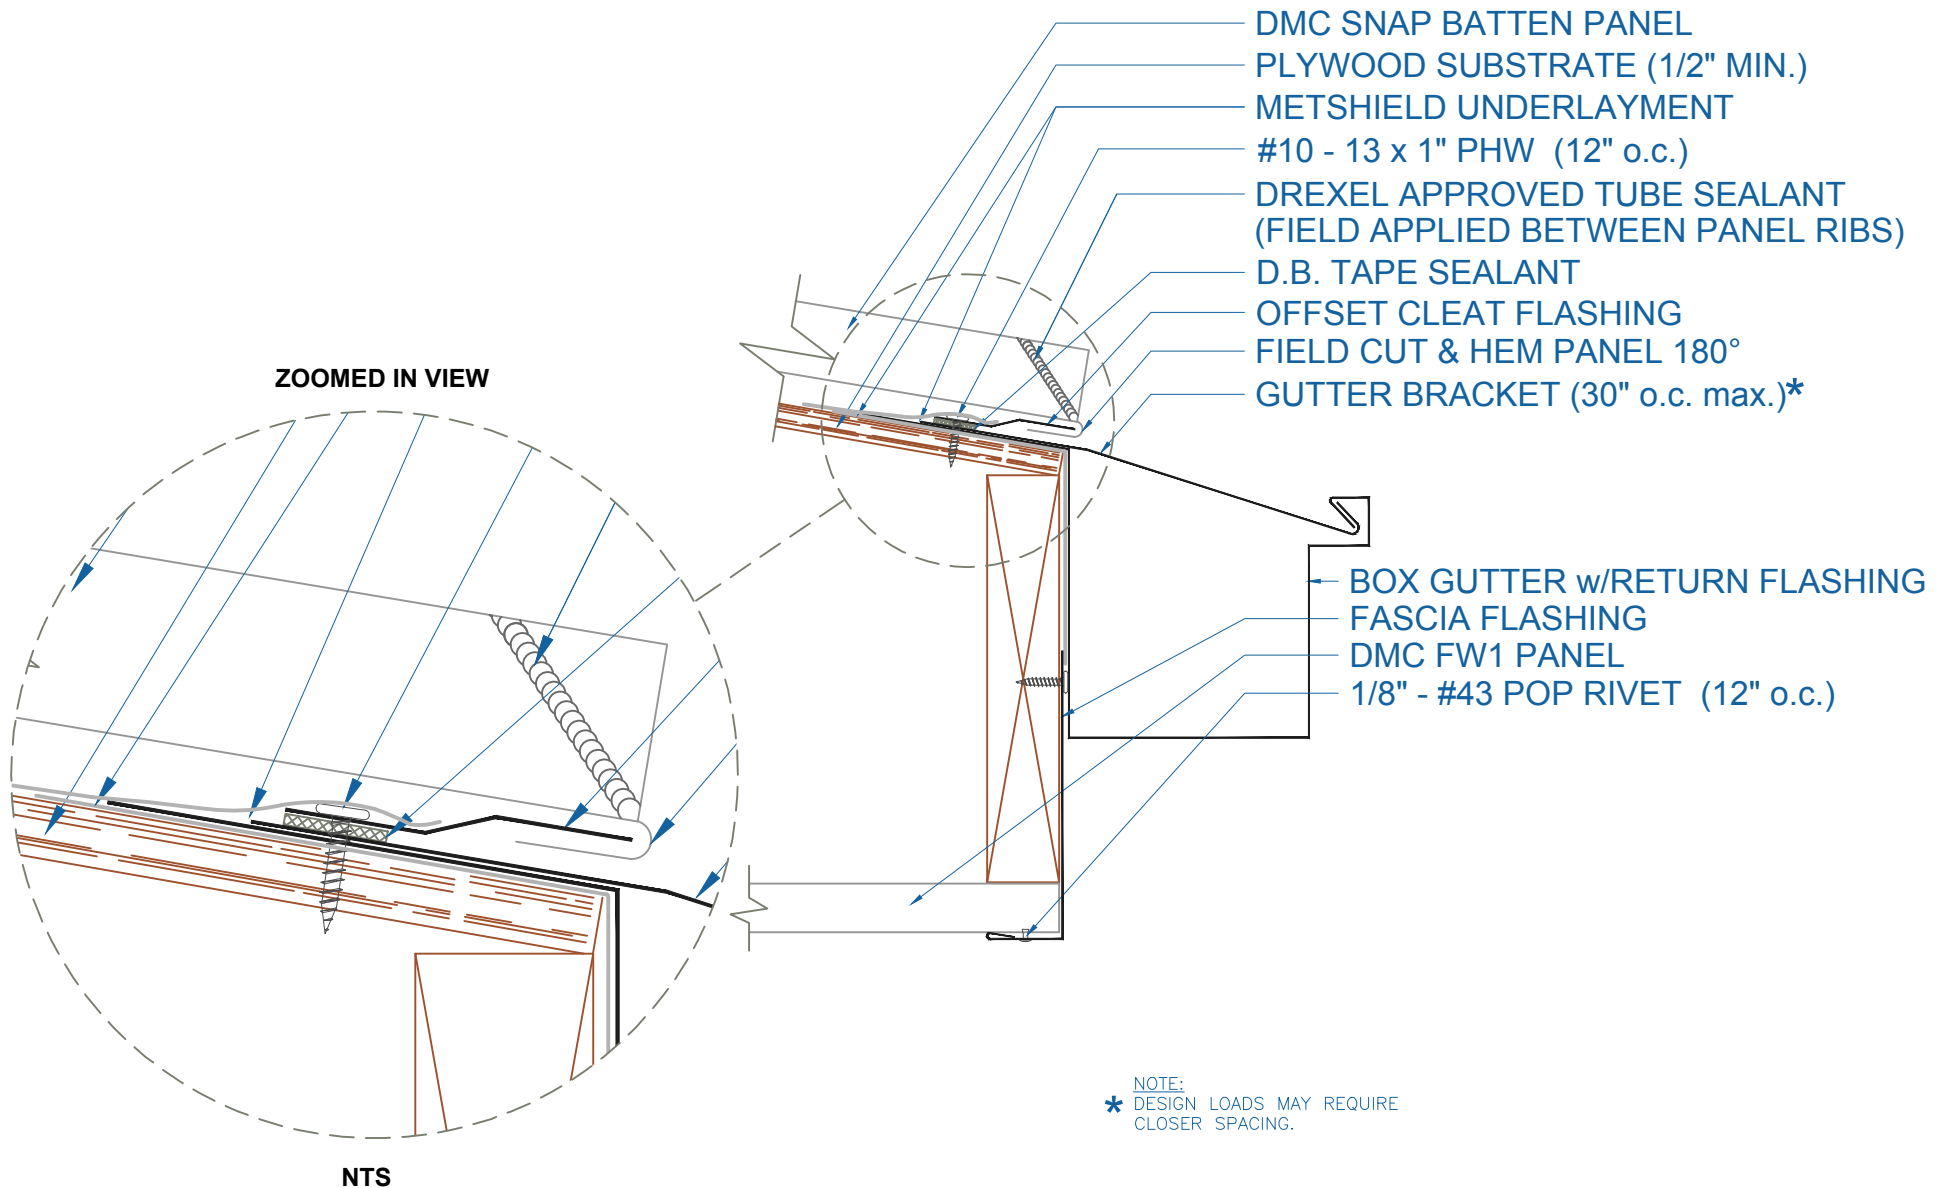

# DMC SNAP BATTEN - PLYWOOD

## BOX GUTTER - w/RETURN w/SOFFIT

EFFECTIVE DATE: 08-13-2013  
SUBJECT TO CHANGE WITHOUT NOTICE

SCALE: 3" = 1'-0"